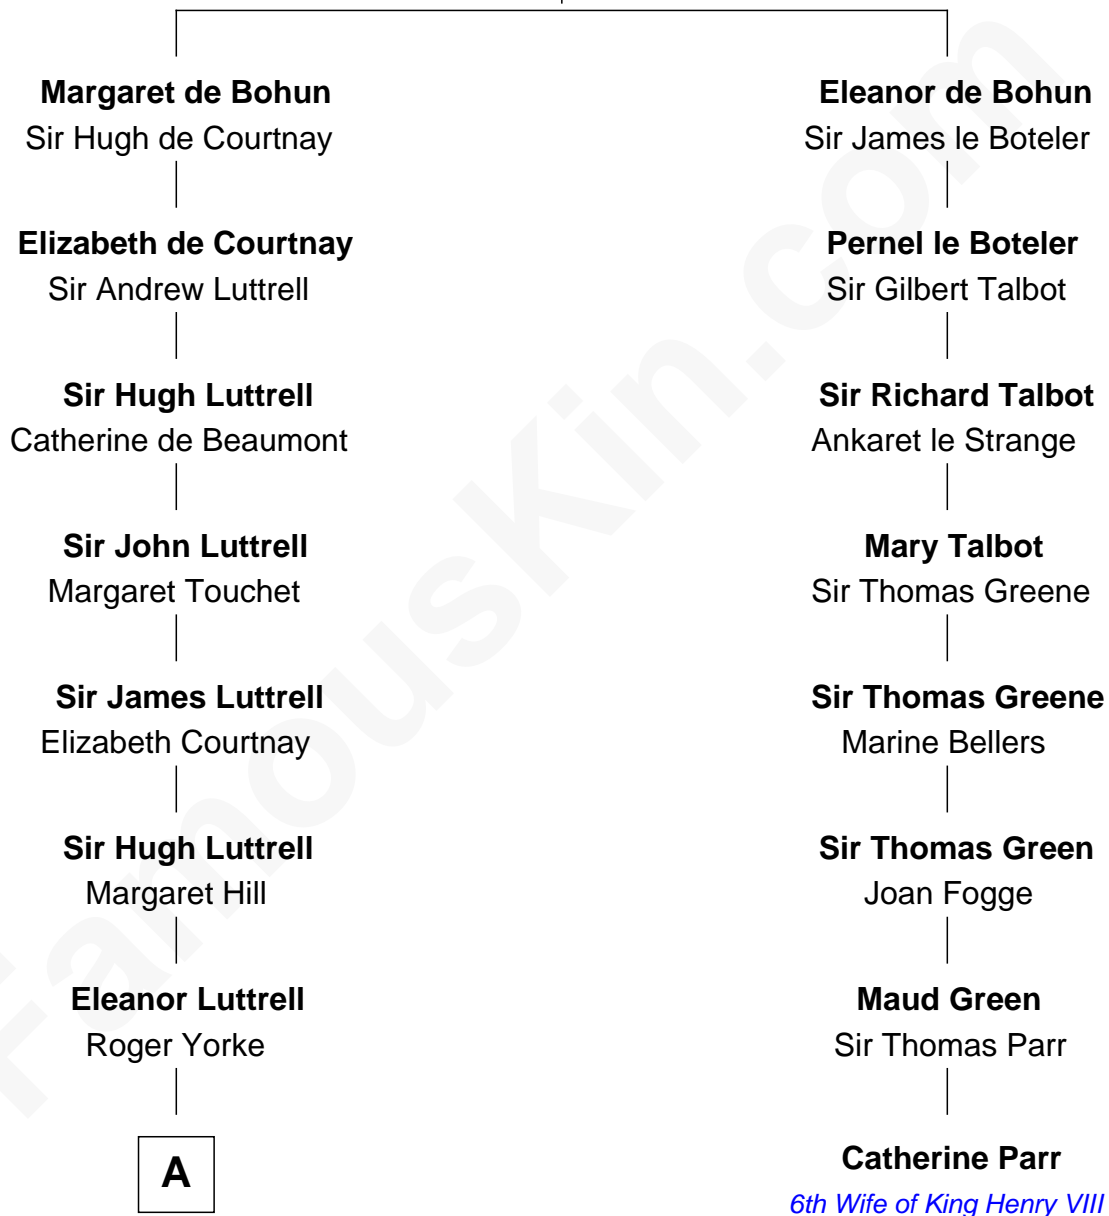

FamousKin.com Relationship Chart of

Dick Cheney

46th U.S. Vice-President

7th cousin 13 times removed of

Catherine Parr

6th Wife of King Henry VIII

Humphrey de Bohun
Elizabeth Plantagenet

B

—
Samuel Fletcher Cheney

Ella A. Phillips

—
Thomas Herbert Cheney

Margaret E. Tyler

—
Richard Herbert Cheney

Marge Lorraine Dickey

—
Dick Cheney

46th U.S. Vice-President