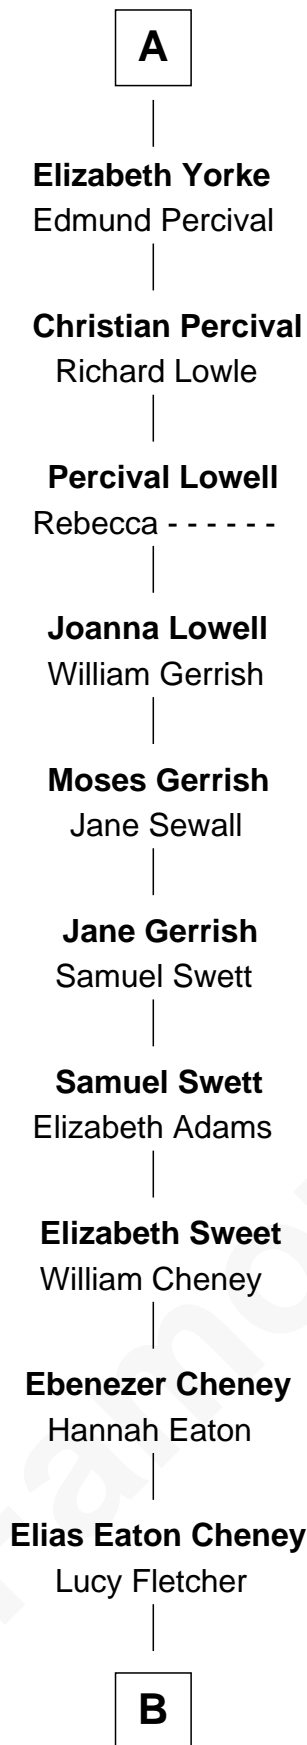

FamousKin.com Relationship Chart of

Dick Cheney

46th U.S. Vice-President

7th cousin 13 times removed of

Catherine Parr

6th Wife of King Henry VIII

Humphrey de Bohun
Elizabeth Plantagenet

B

—
Samuel Fletcher Cheney

Ella A. Phillips

—
Thomas Herbert Cheney

Margaret E. Tyler

—
Richard Herbert Cheney

Marge Lorraine Dickey

—
Dick Cheney

46th U.S. Vice-President