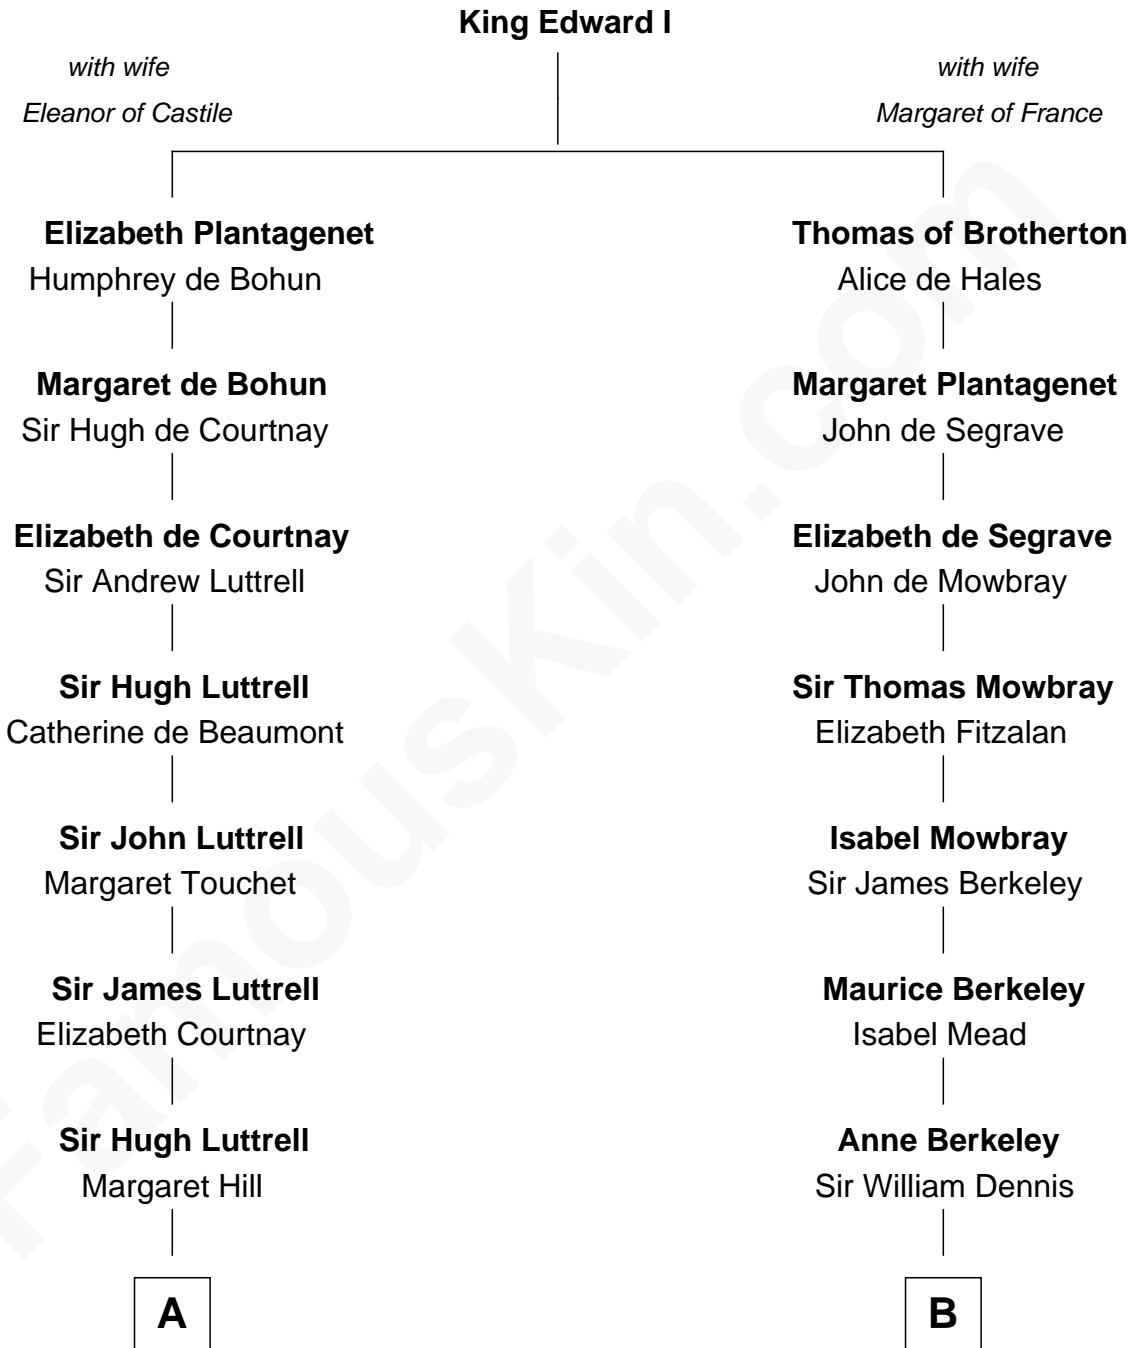

# FamousKin.com Relationship Chart of

**Dick Cheney**

*46th U.S. Vice-President*

19th cousin 2 times removed of

**Jack London**

*Author of "The Call of the Wild"*

**C**

**Elias Eaton Cheney**

Lucy Fletcher

**Samuel Fletcher Cheney**

Ella A. Phillips

**Thomas Herbert Cheney**

Margaret E. Tyler

**Richard Herbert Cheney**

Marge Lorraine Dickey

**Dick Cheney**

*46th U.S. Vice-President*

**D**

**Marshall Daniel Wellman**

Eleanor Garrett Jones

**Flora Wellman**

William Henry Chaney

**Jack London**

*Author of "The Call of the Wild"*