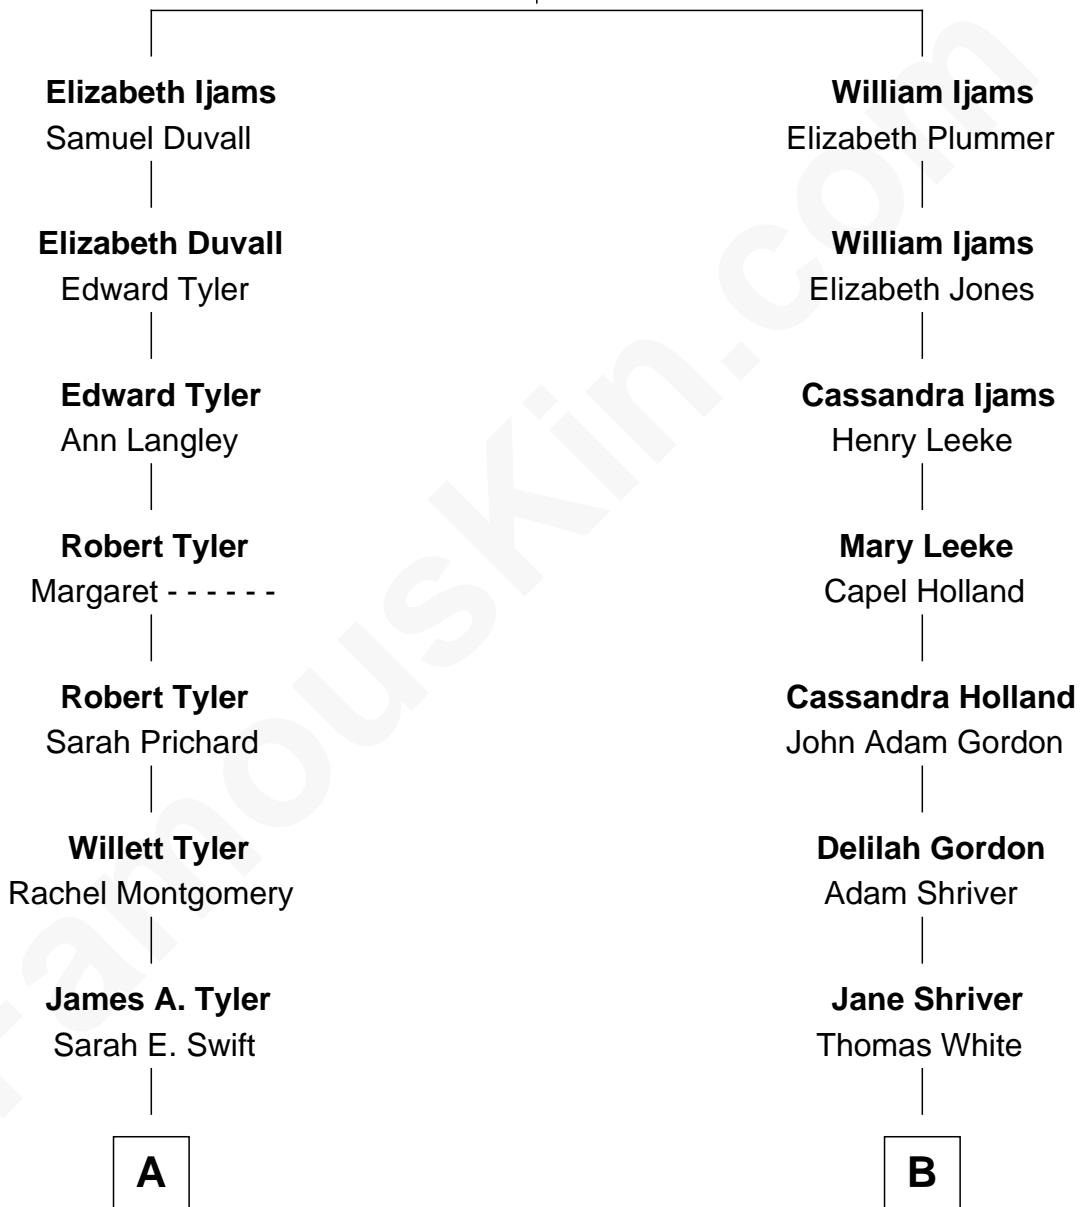

FamousKin.com Relationship Chart of

Dick Cheney

46th U.S. Vice-President

9th cousin of

John Glenn

First American to orbit Earth

William Ijams
Elizabeth Cheney

A

Margaret E. Tyler
Thomas Herbert Cheney

Richard Herbert Cheney
Marge Lorraine Dickey

Dick Cheney
46th U.S. Vice-President

B

Mary Margaret White
John Comin Glenn

John Herschel Glenn
Clara Teresa Sproat

John Glenn
First American to orbit Earth