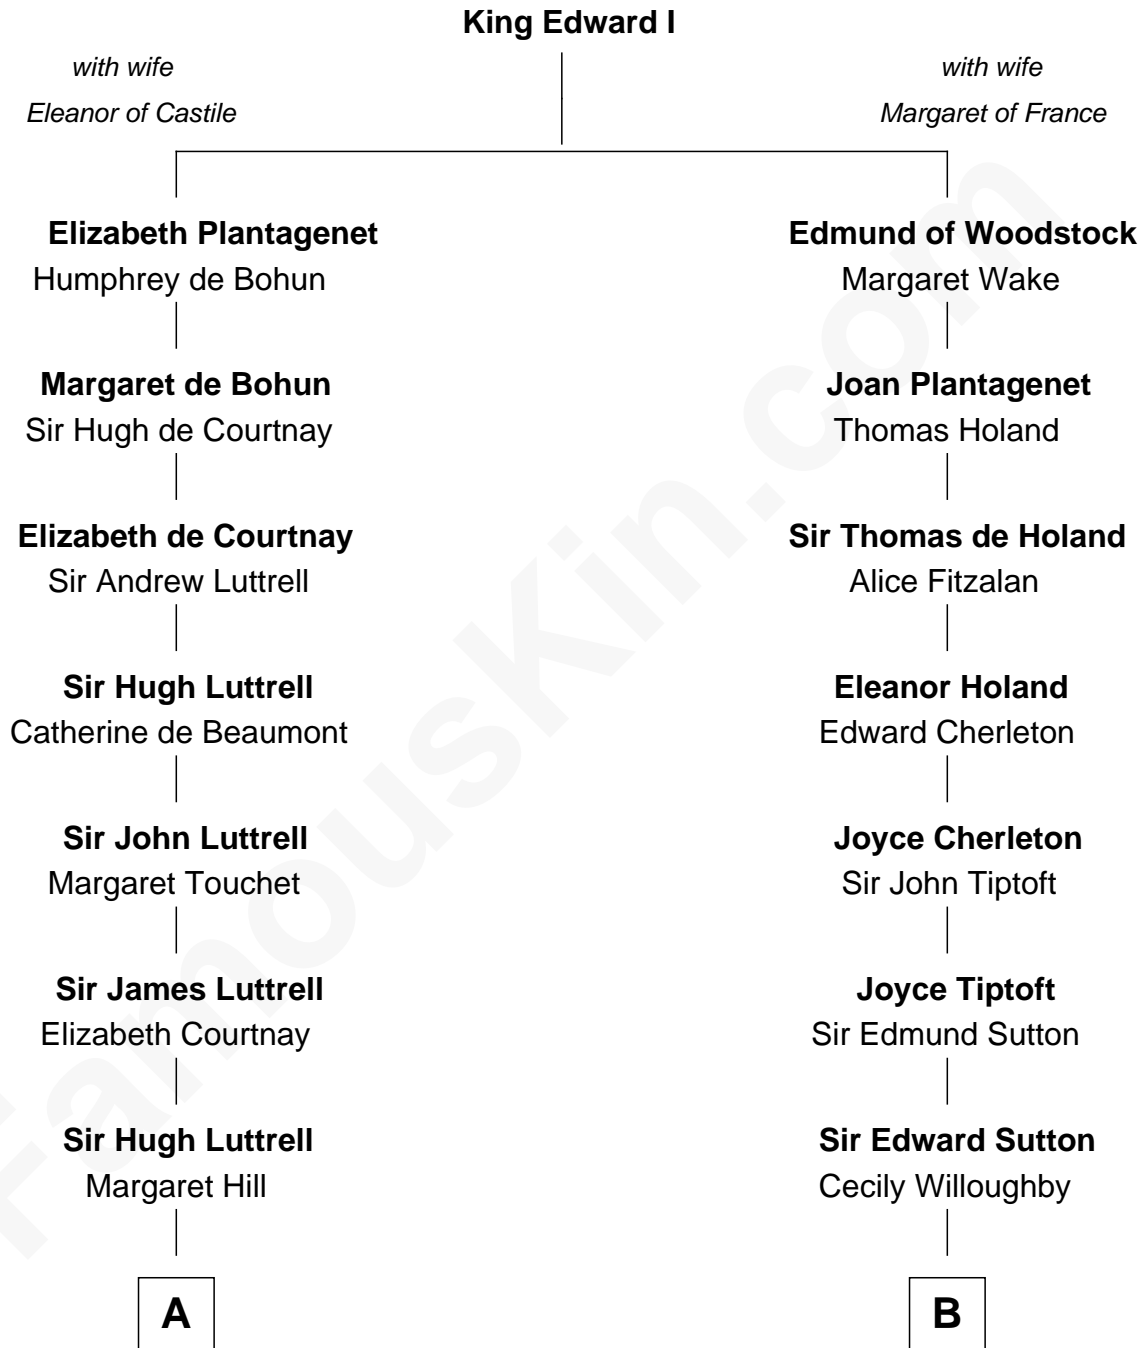

FamousKin.com Relationship Chart of

Dick Cheney

46th U.S. Vice-President

19th cousin 2 times removed of

John Kerry

68th U.S. Secretary of State

C

Elias Eaton Cheney

Lucy Fletcher

Samuel Fletcher Cheney

Ella A. Phillips

Thomas Herbert Cheney

Margaret E. Tyler

Richard Herbert Cheney

Marge Lorraine Dickey

Dick Cheney

46th U.S. Vice-President

D

Margaret Tyndal Winthrop

James Grant Forbes

Rosemary Isabel Forbes

Richard John Kerry

John Kerry

68th U.S. Secretary of State