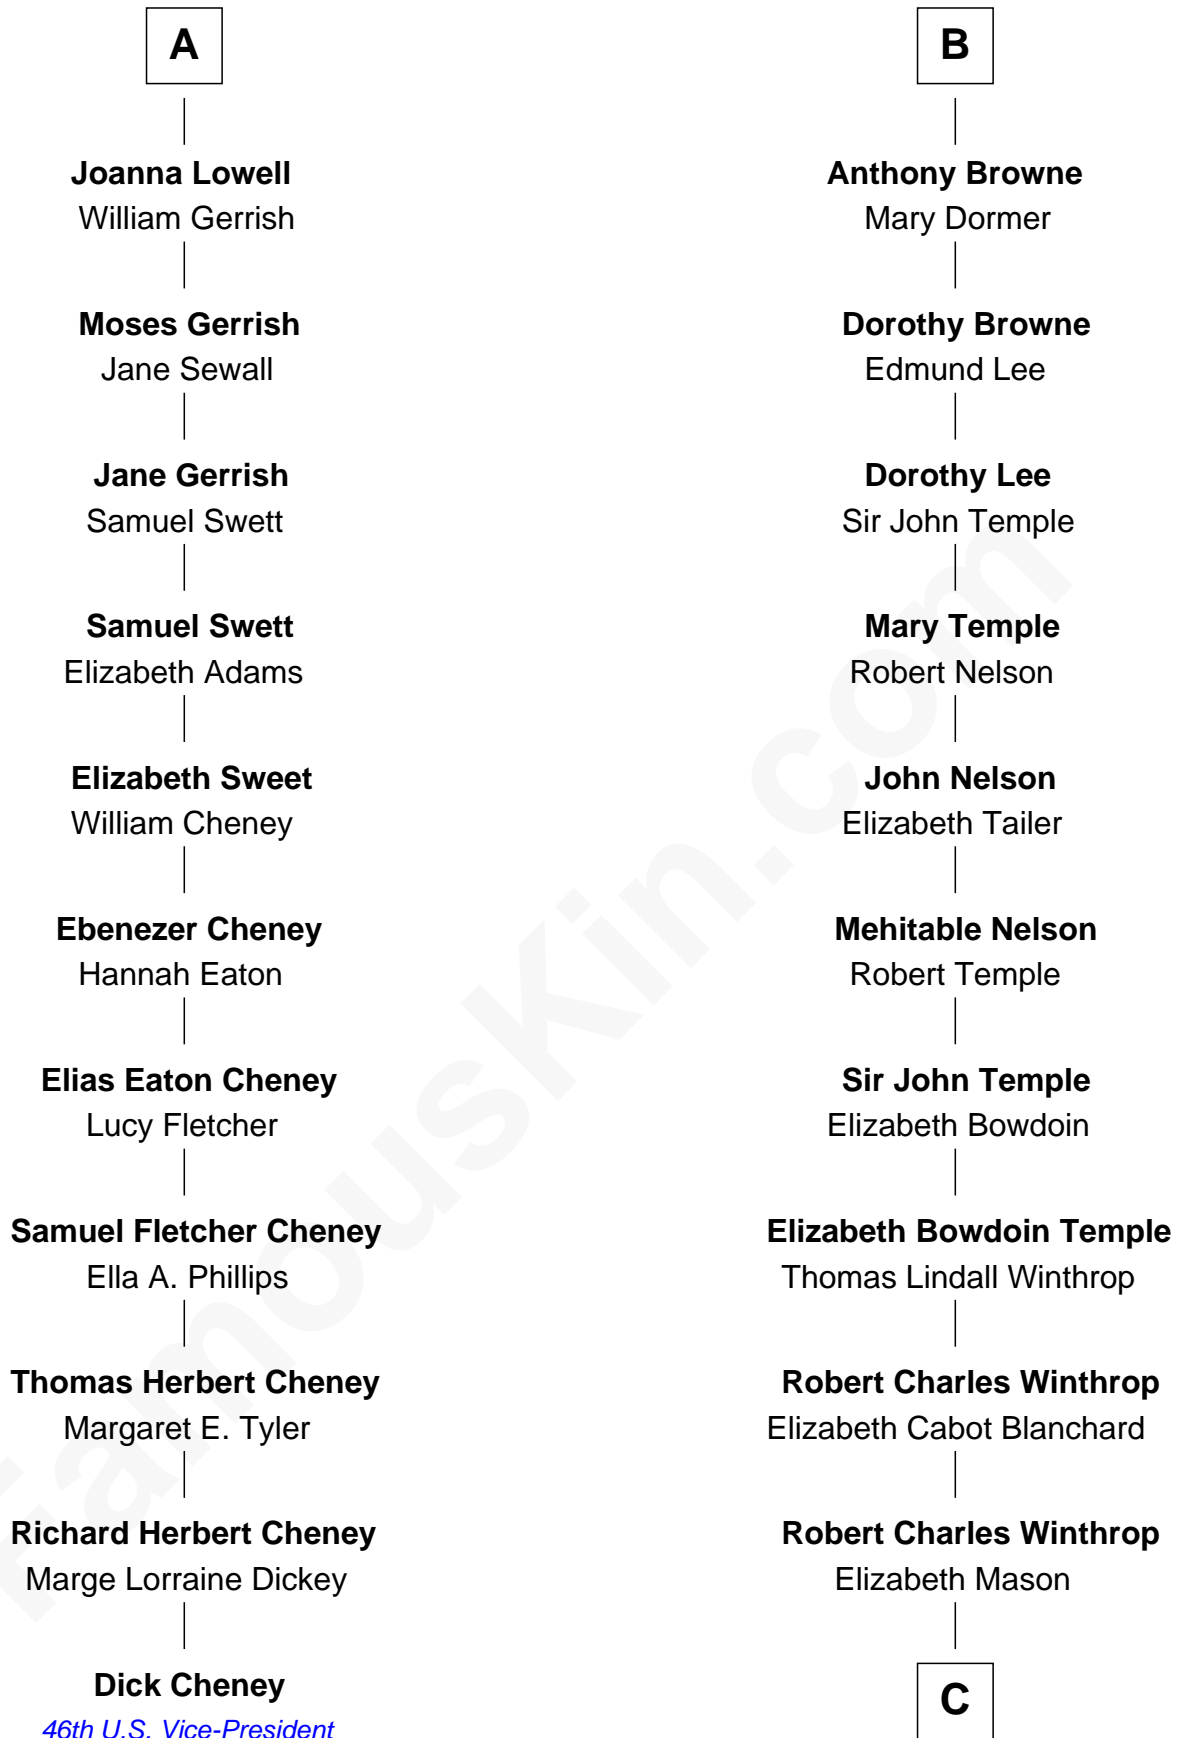

FamousKin.com Relationship Chart of

Dick Cheney

46th U.S. Vice-President

17th cousin 2 times removed of

John Kerry

68th U.S. Secretary of State

Sir Walter Hungerford

Katherine Peverell

Margaret Botreaux

Sir Robert Hungerford

Eleanor Moleyns

Sir Thomas Hungerford

Anne Percy

Mary Hungerford

Sir Edward Hastings

Anne Hastings

Sir Thomas Stanley

Margaret Stanley

Robert Radcliffe

Jane Radcliffe

Anthony Browne

B

C

—
Margaret Tyndal Winthrop

James Grant Forbes

—
Rosemary Isabel Forbes

Richard John Kerry

—
John Kerry

68th U.S. Secretary of State

FamousKin.com