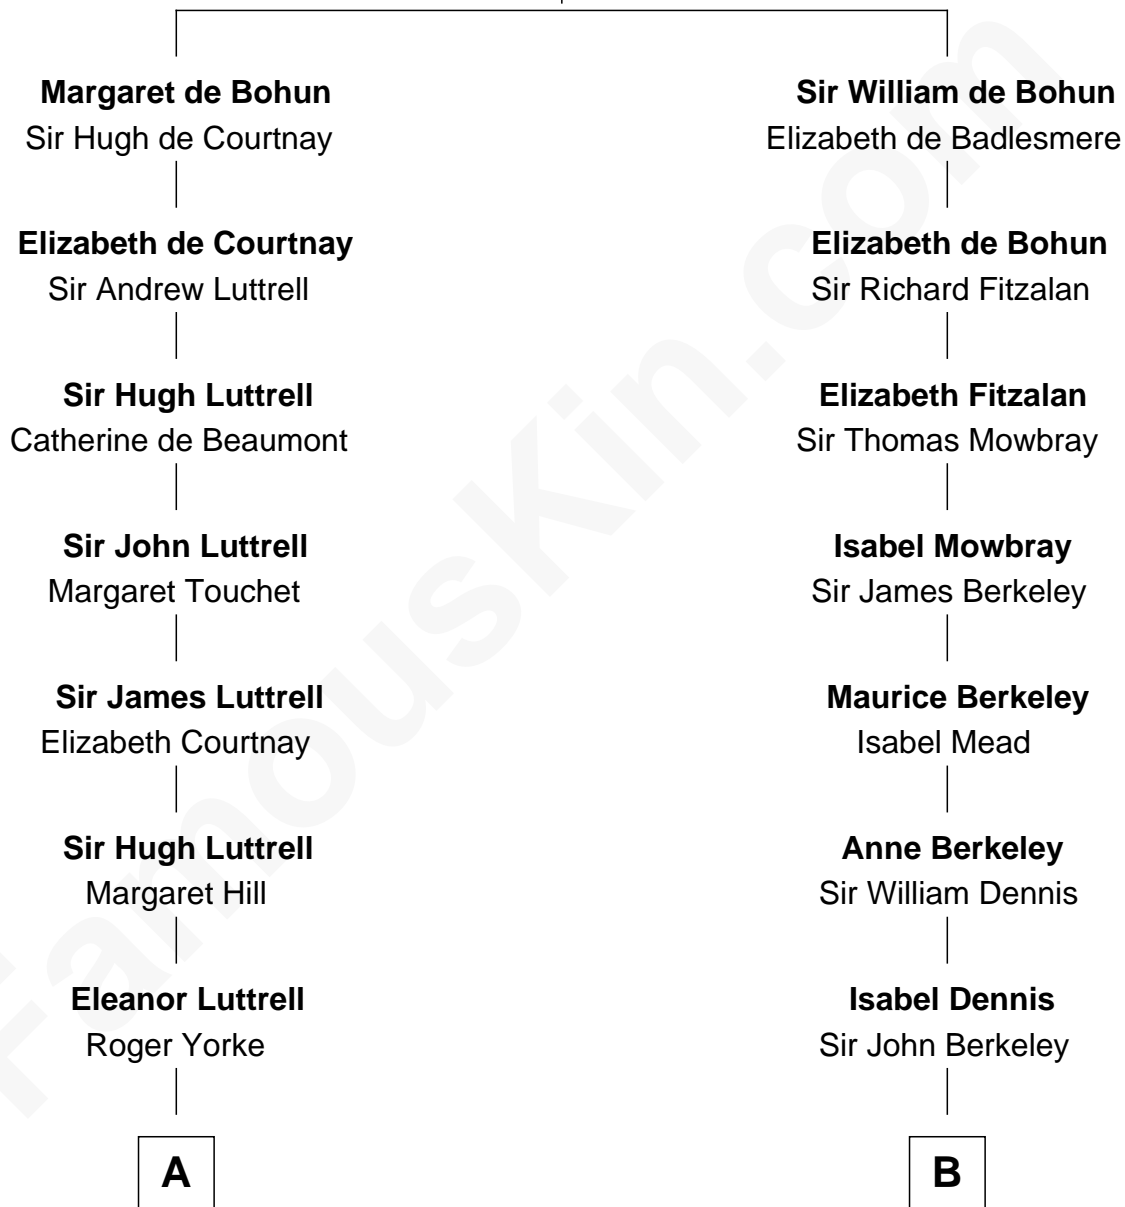

FamousKin.com Relationship Chart of

Dick Cheney

46th U.S. Vice-President

19th cousin 1 time removed of

John Kerry

68th U.S. Secretary of State

Humphrey de Bohun
Elizabeth Plantagenet

C

Samuel Fletcher Cheney

Ella A. Phillips

Thomas Herbert Cheney

Margaret E. Tyler

Richard Herbert Cheney

Marge Lorraine Dickey

Dick Cheney

46th U.S. Vice-President

D

Margaret Tyndal Winthrop

James Grant Forbes

Rosemary Isabel Forbes

Richard John Kerry

John Kerry

68th U.S. Secretary of State

FamousKin.com