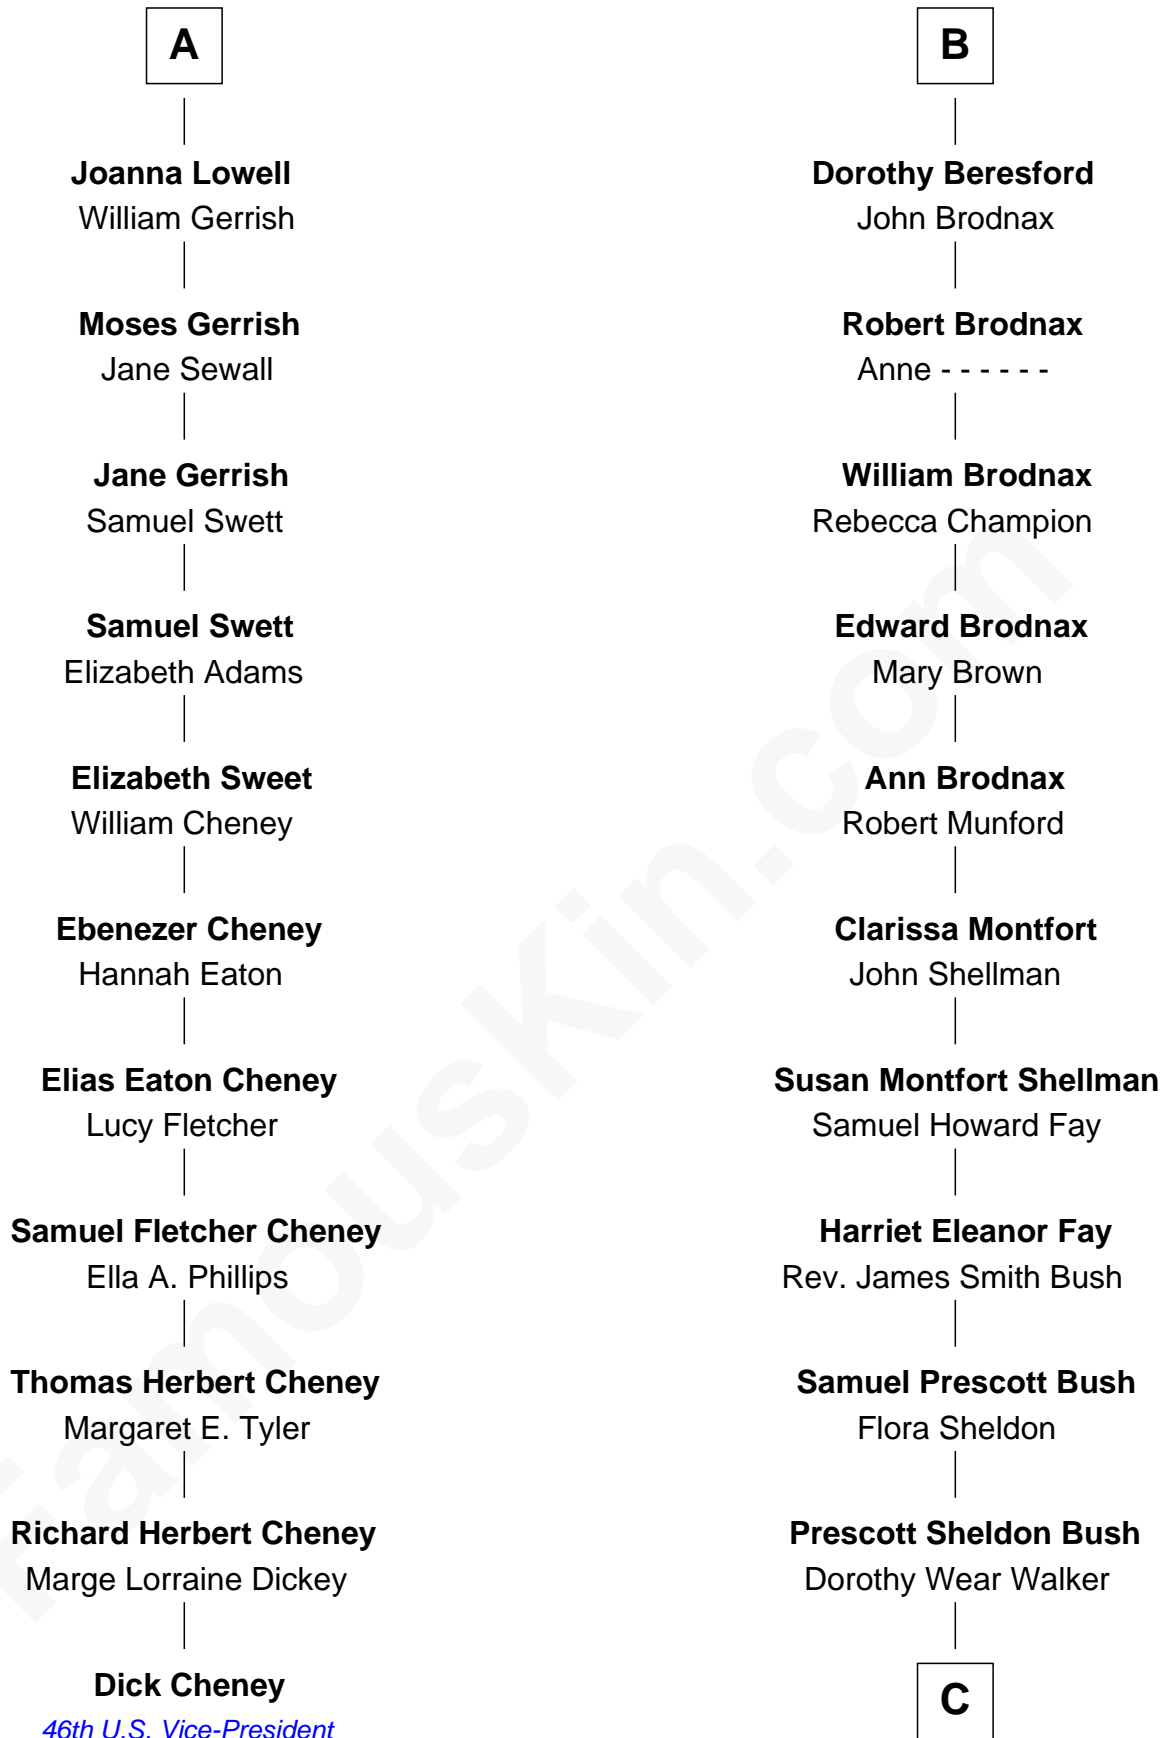

FamousKin.com Relationship Chart of

Dick Cheney

46th U.S. Vice-President

17th cousin 1 time removed of

Jeb Bush

43rd Governor of Florida

Sir Walter Hungerford

Katherine Peverell

Elizabeth Hungerford

Sir Philip Courtenay

Elizabeth Courtnay

Sir James Luttrell

Sir Hugh Luttrell

Margaret Hill

Eleanor Luttrell

Roger Yorke

Margaret Botreaux

Katherine Hungerford

Sir Richard West

Sir Thomas West

Eleanor Copley

Barbara West

Sir John Guilford

Elizabeth Guilford

Sir William Cromer

Dorothy Cromer

William Seyliard

Elizabeth Seyliard

Cornelius Beresford

B

FamousKin.com