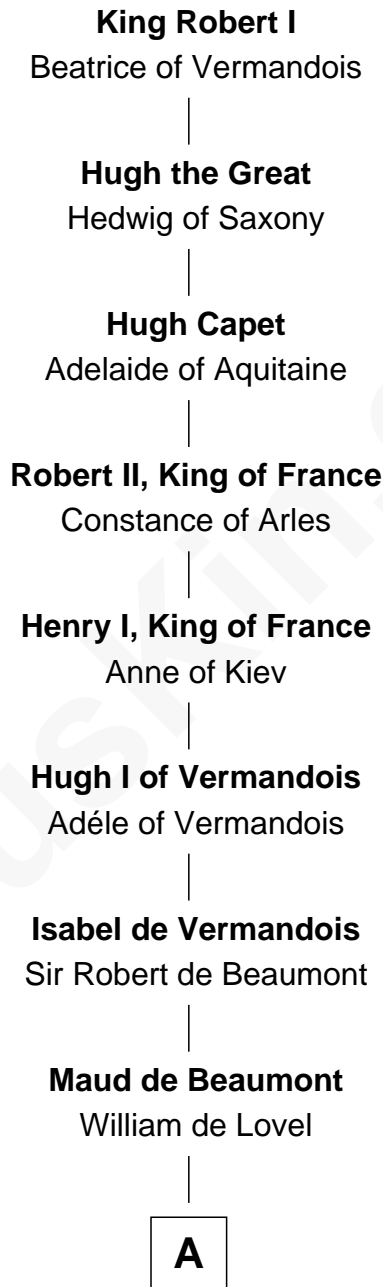

# FamousKin.com Relationship Chart of

**Dick Cheney**

*46th U.S. Vice-President*

**30th Great-grandson of**

**King Robert I**

*King of France*

**B**

**Sir James Perceval**

Joan Kenne

**Edmund Percival**

Elizabeth Yorke

**Christian Percival**

Richard Lowle

**Percival Lowell**

Rebecca - - - - -

**Joanna Lowell**

William Cheney

**Ebenezer Cheney**

Hannah Eaton

**C**

**C**

—  
**Elias Eaton Cheney**

Lucy Fletcher

—  
**Samuel Fletcher Cheney**