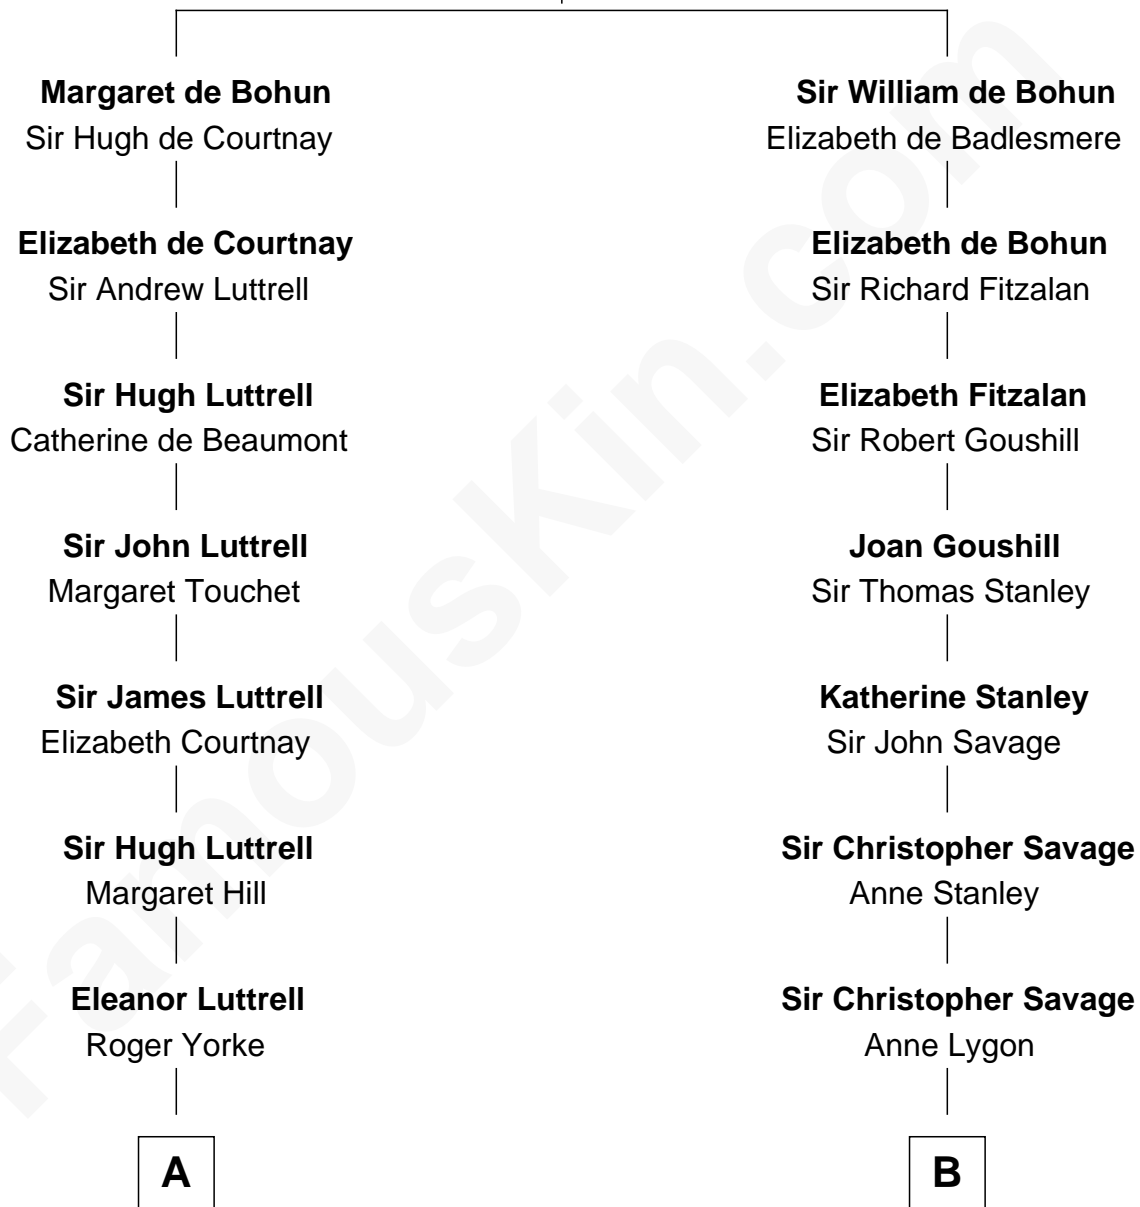

FamousKin.com Relationship Chart of

Dick Cheney

46th U.S. Vice-President

19th cousin 1 time removed of

Thomas Pynchon

American Novelist

Humphrey de Bohun
Elizabeth Plantagenet

C

Samuel Fletcher Cheney

Ella A. Phillips

Thomas Herbert Cheney

Margaret E. Tyler

Richard Herbert Cheney

Marge Lorraine Dickey

Dick Cheney

46th U.S. Vice-President