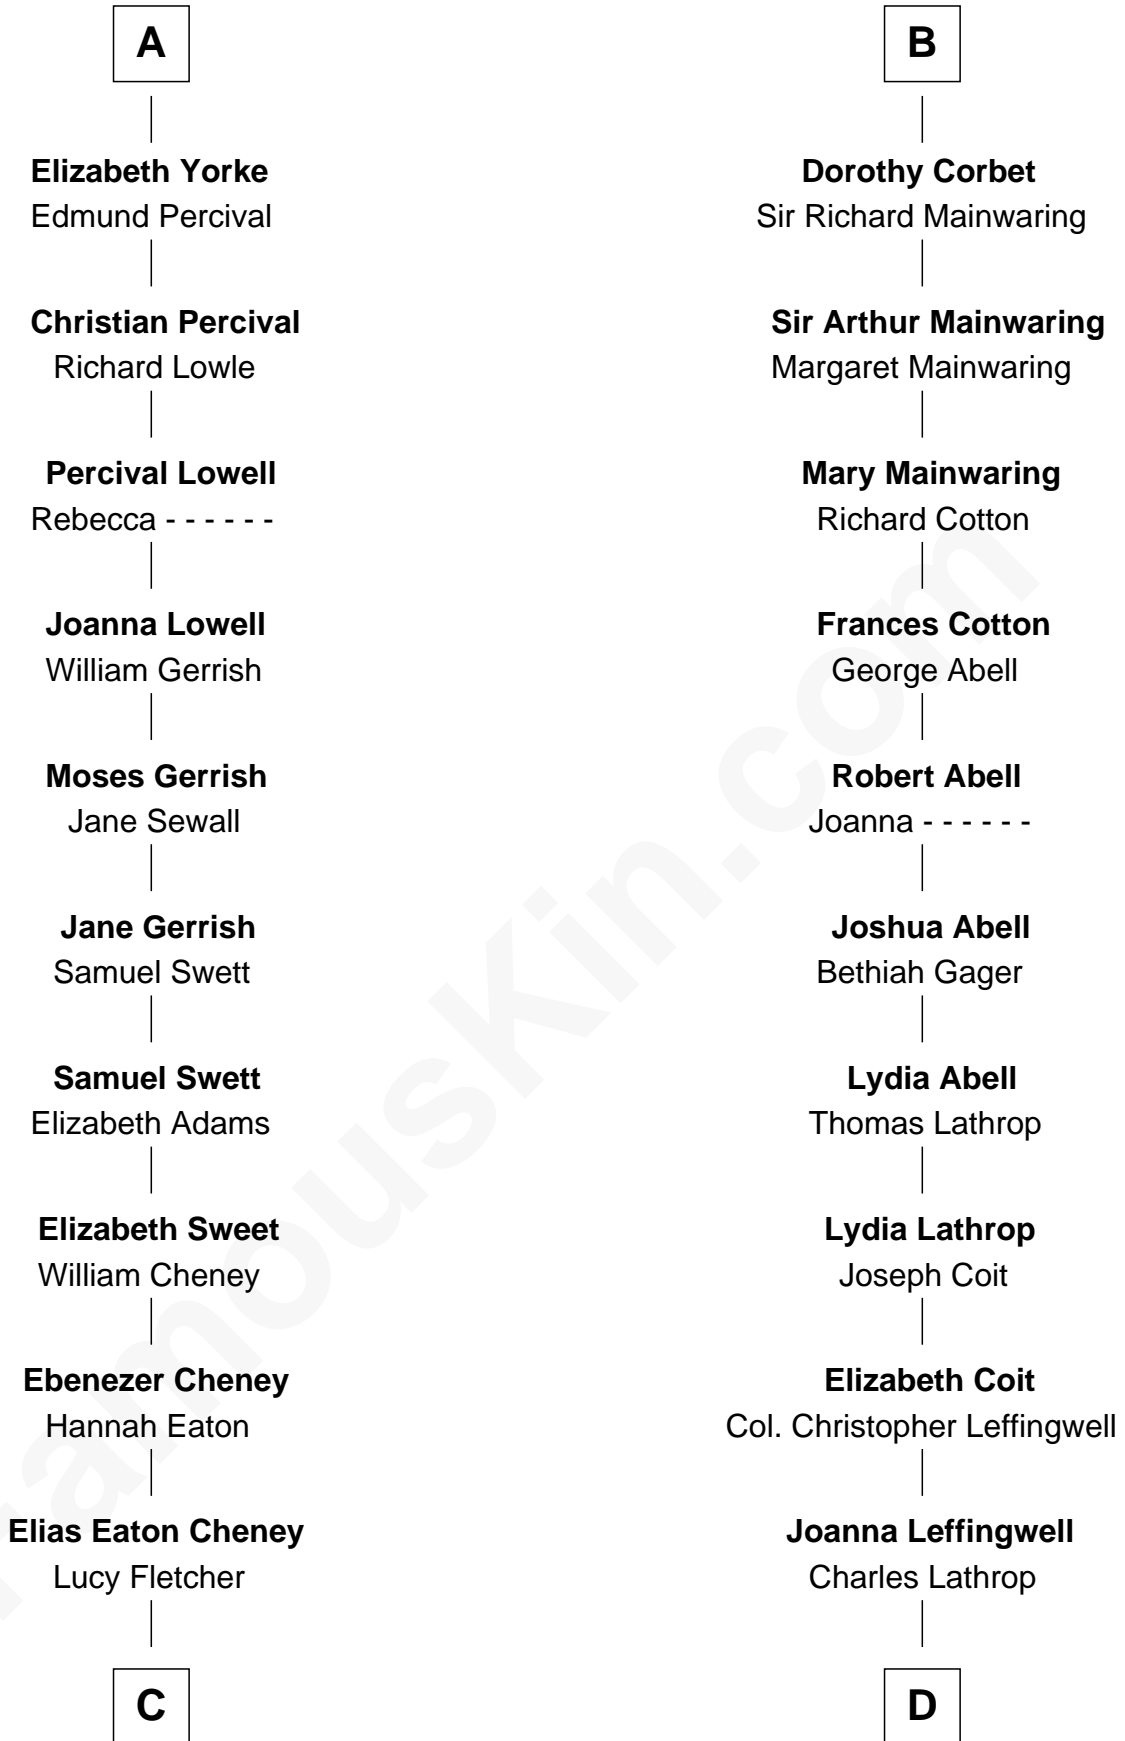

FamousKin.com Relationship Chart of

Dick Cheney

46th U.S. Vice-President

20th cousin of

John Foster Dulles

52nd U.S. Secretary of State

Humphrey de Bohun

Elizabeth Plantagenet

C

Samuel Fletcher Cheney

Ella A. Phillips

Thomas Herbert Cheney

Margaret E. Tyler

Richard Herbert Cheney

Marge Lorraine Dickey

Dick Cheney

46th U.S. Vice-President

D

Harriet Wadsworth Lathrop

Rev. Miron Winslow

Harriet Lathrop Winslow

Rev. John Welsh Dulles

Allen Macy Dulles

Edith Foster