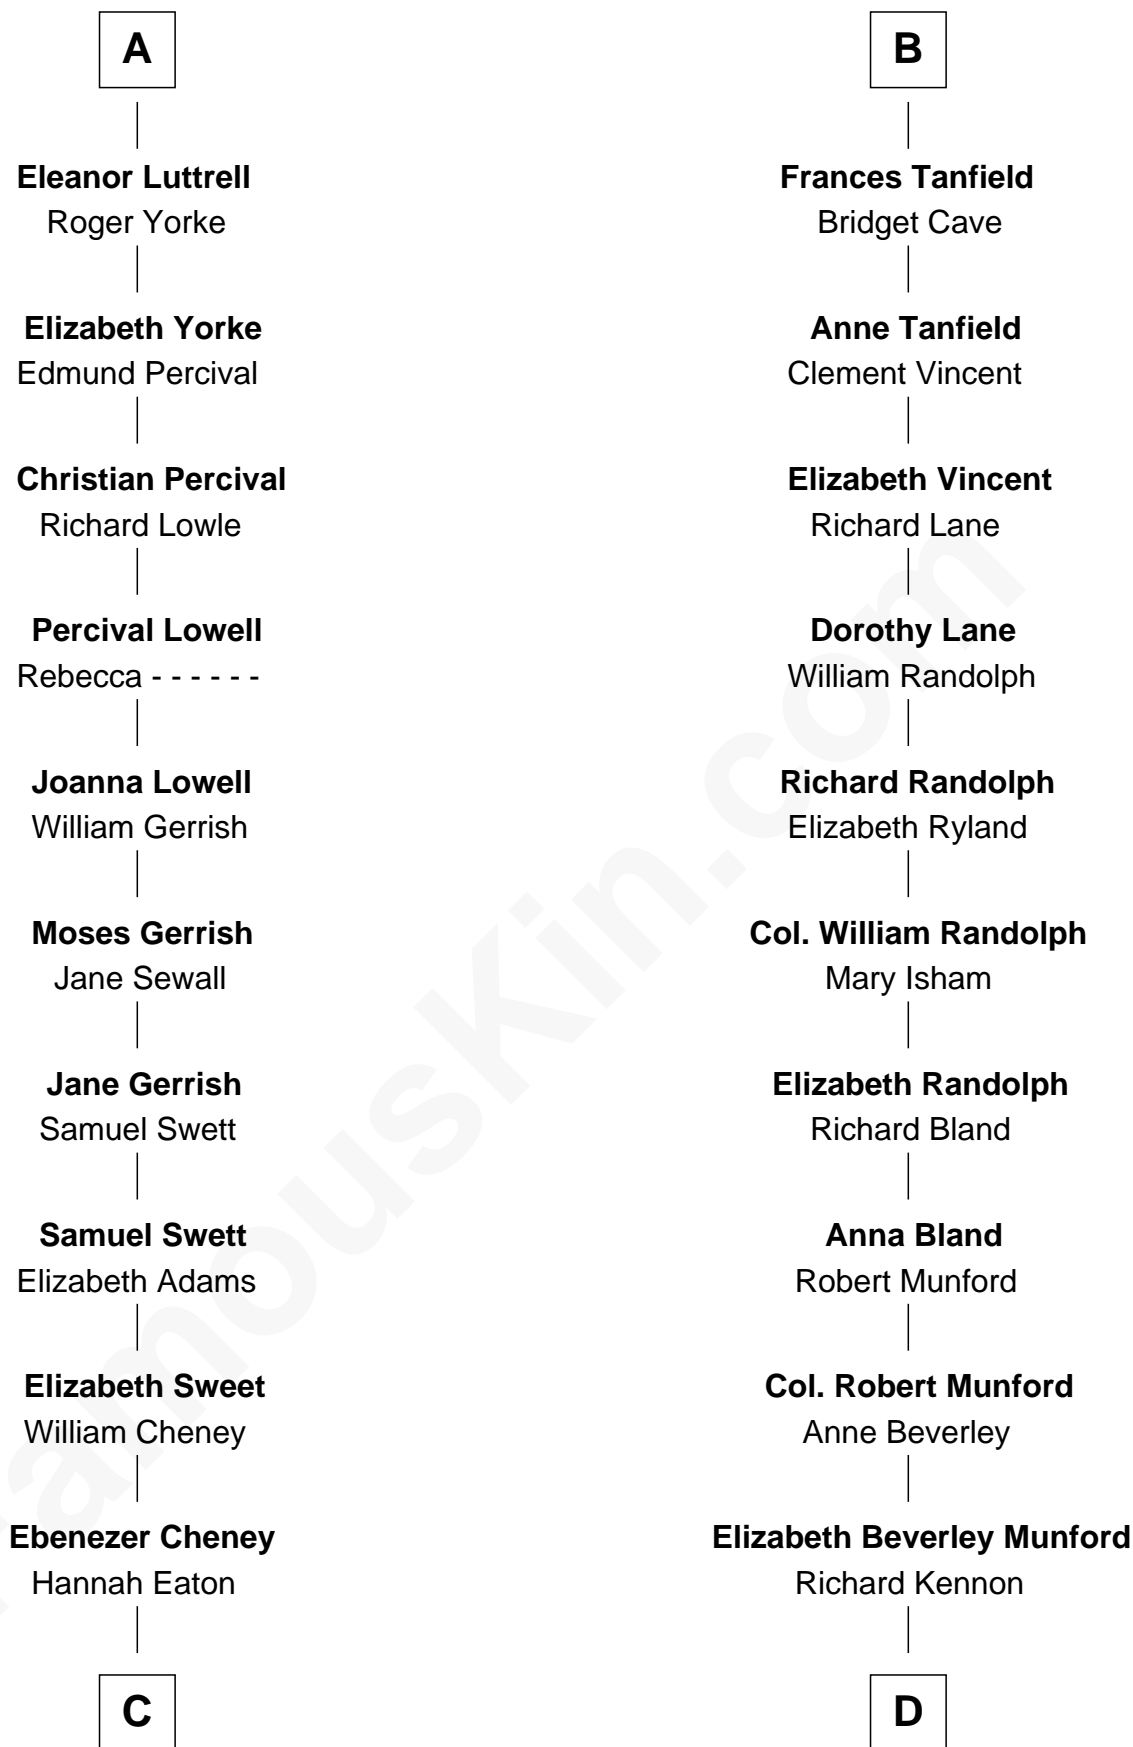

# FamousKin.com Relationship Chart of

**Dick Cheney**

*46th U.S. Vice-President*

20th cousin 1 time removed of

**Upton Sinclair**

*Pulitzer Prize Winning Novelist*

**C**

**Elias Eaton Cheney**

Lucy Fletcher

**Samuel Fletcher Cheney**

Ella A. Phillips

**Thomas Herbert Cheney**

Margaret E. Tyler

**Richard Herbert Cheney**

Marge Lorraine Dickey

**Dick Cheney**

*46th U.S. Vice-President*

**D**

**Sarah Skipwith Kennon**

Arthur Sinclair

**Arthur Sinclair**

Lelia Imogen Dawley

**Upton Beall Sinclair**

Priscilla Augusta Harden