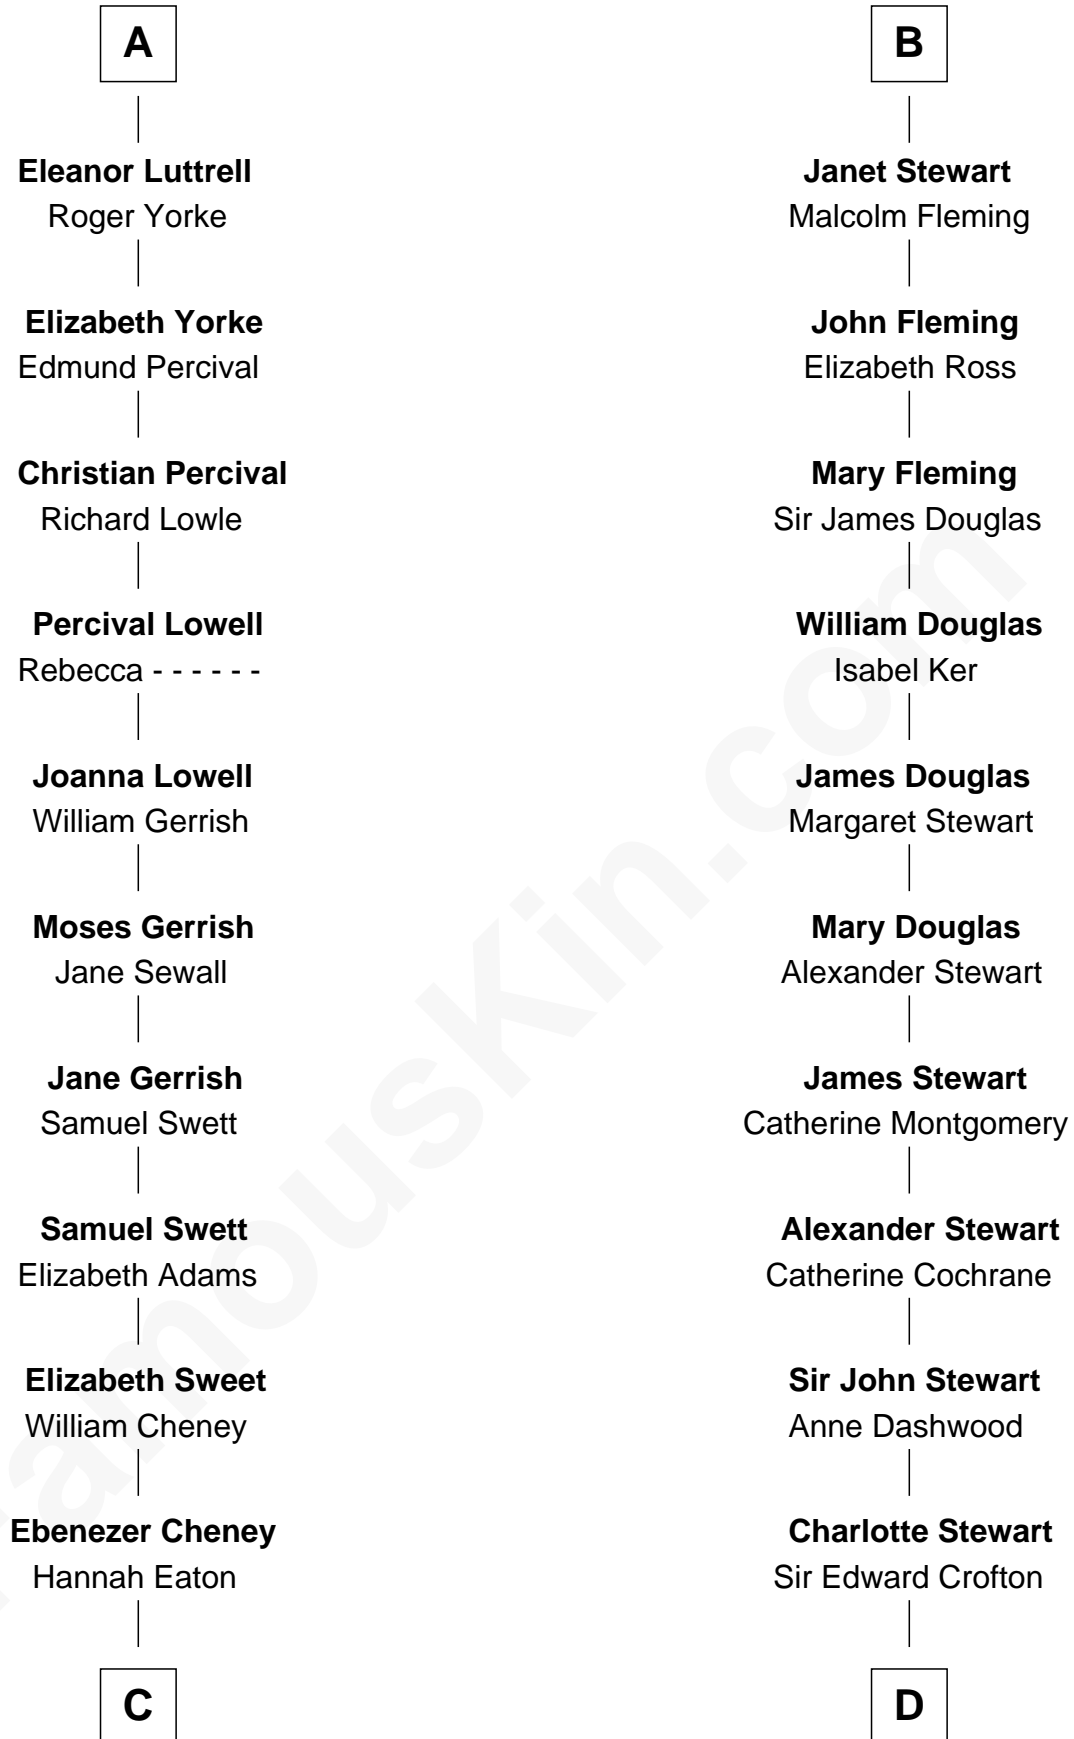

# FamousKin.com Relationship Chart of

**Dick Cheney**

*46th U.S. Vice-President*

21st cousin of

**Guy Ritchie**

*British Filmmaker*

**King Edward I**  
Eleanor of Castile

**Elizabeth Plantagenet**  
Humphrey de Bohun

**Sir Hugh Luttrell**  
Margaret Hill

**A**

**Edward II, King of England**  
Isabella of France

**Edward III, King of England**  
Philippa of Hainault

**John of Gaunt**  
Katherine Roet

**Sir John Beaufort**  
Margaret de Holand

**Joan Beaufort**  
Sir James Stewart

**Sir James Stewart**  
Margaret - - - - -

**Agnes Stewart**  
James IV, King of Scotland

**B**

**C**

**Elias Eaton Cheney**

Lucy Fletcher

**Samuel Fletcher Cheney**

Ella A. Phillips

**Thomas Herbert Cheney**

Margaret E. Tyler

**Richard Herbert Cheney**

Marge Lorraine Dickey

**Dick Cheney**

*46th U.S. Vice-President*

**D**