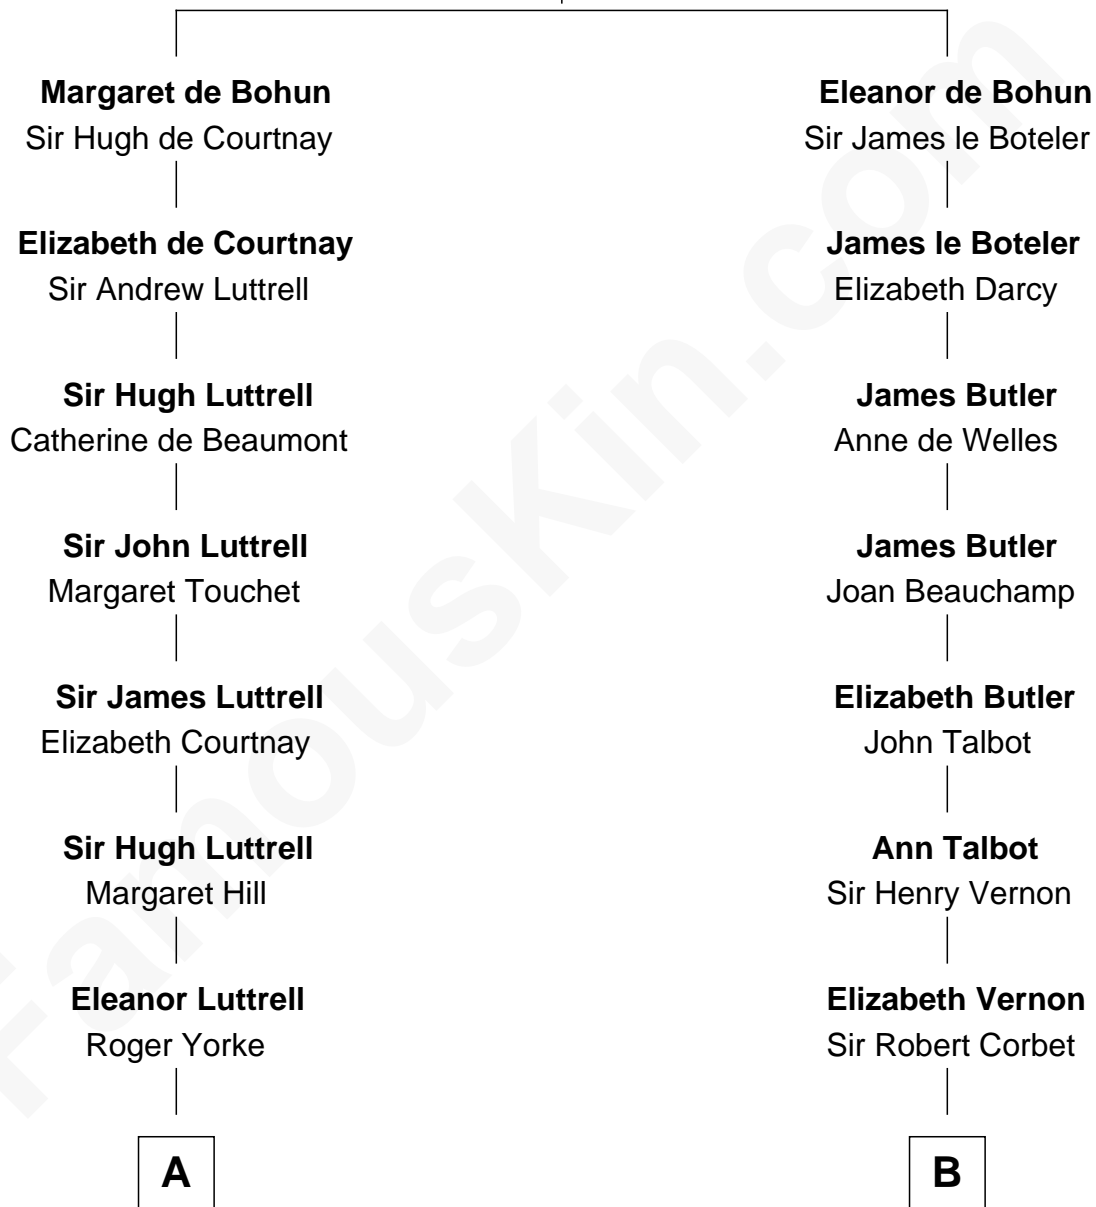

# FamousKin.com Relationship Chart of

**Dick Cheney**

*46th U.S. Vice-President*

18th cousin 2 times removed of

**Marjorie Post**

*Founder of General Foods*

**Humphrey de Bohun**

Elizabeth Plantagenet

**C**

**Samuel Fletcher Cheney**

Ella A. Phillips

**Thomas Herbert Cheney**

Margaret E. Tyler

**Richard Herbert Cheney**

Marge Lorraine Dickey

**Dick Cheney**

*46th U.S. Vice-President*

**D**

**Charles William Post**

Elle Letitia Merriweather

**Marjorie Post**

*Founder of General Foods*

FamousKin.com