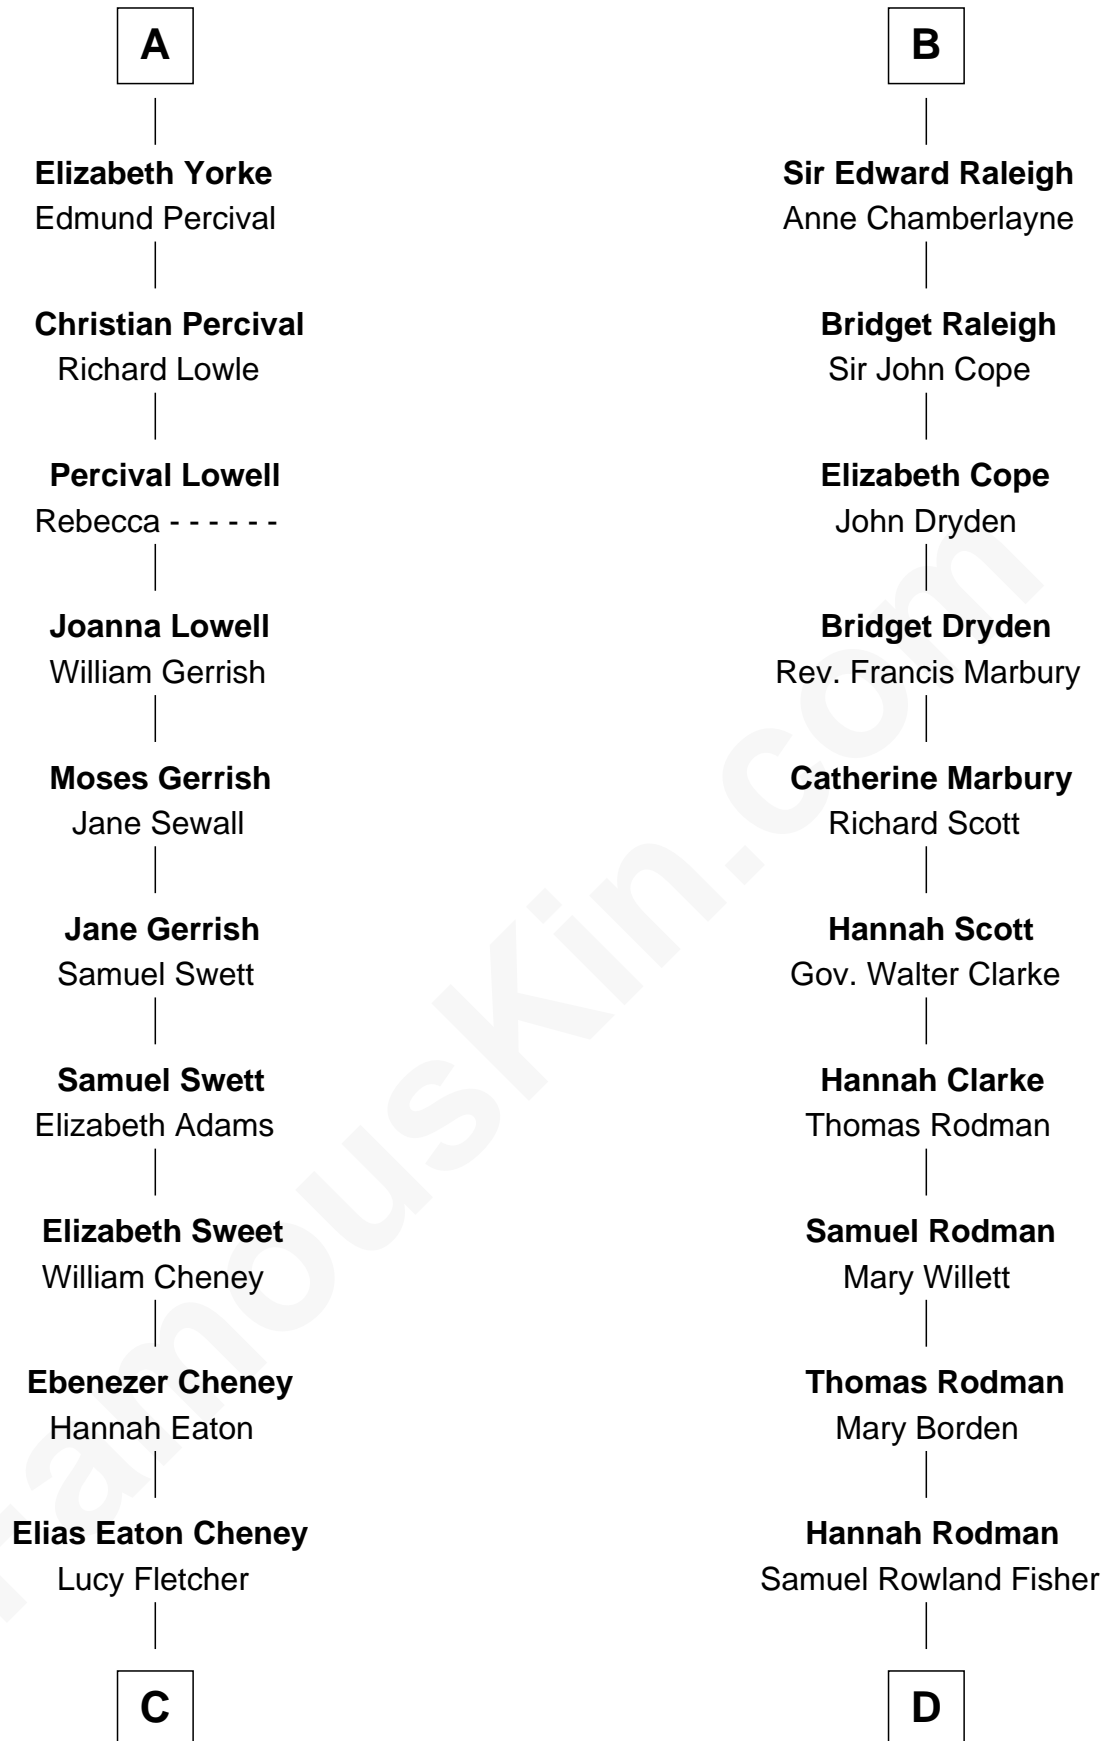

FamousKin.com Relationship Chart of

Dick Cheney

46th U.S. Vice-President

18th cousin 2 times removed of

Joseph Wharton

Founder of the Wharton School of Business

Humphrey de Bohun
Elizabeth Plantagenet

C

Samuel Fletcher Cheney

Ella A. Phillips

Thomas Herbert Cheney

Margaret E. Tyler

Richard Herbert Cheney

Marge Lorraine Dickey

Dick Cheney

46th U.S. Vice-President