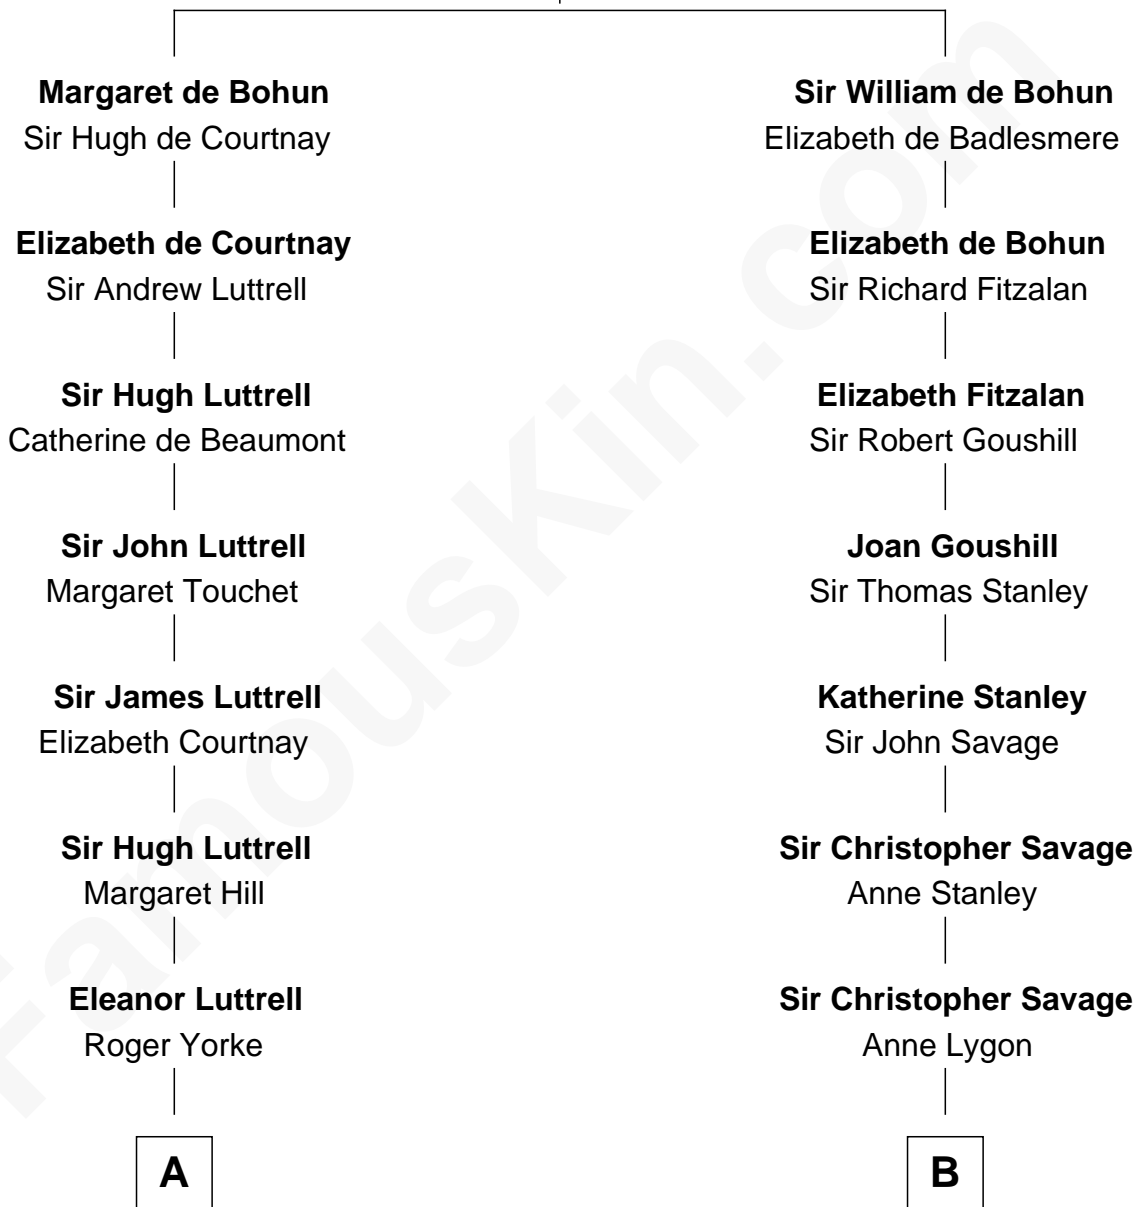

Humphrey de Bohun
Elizabeth Plantagenet