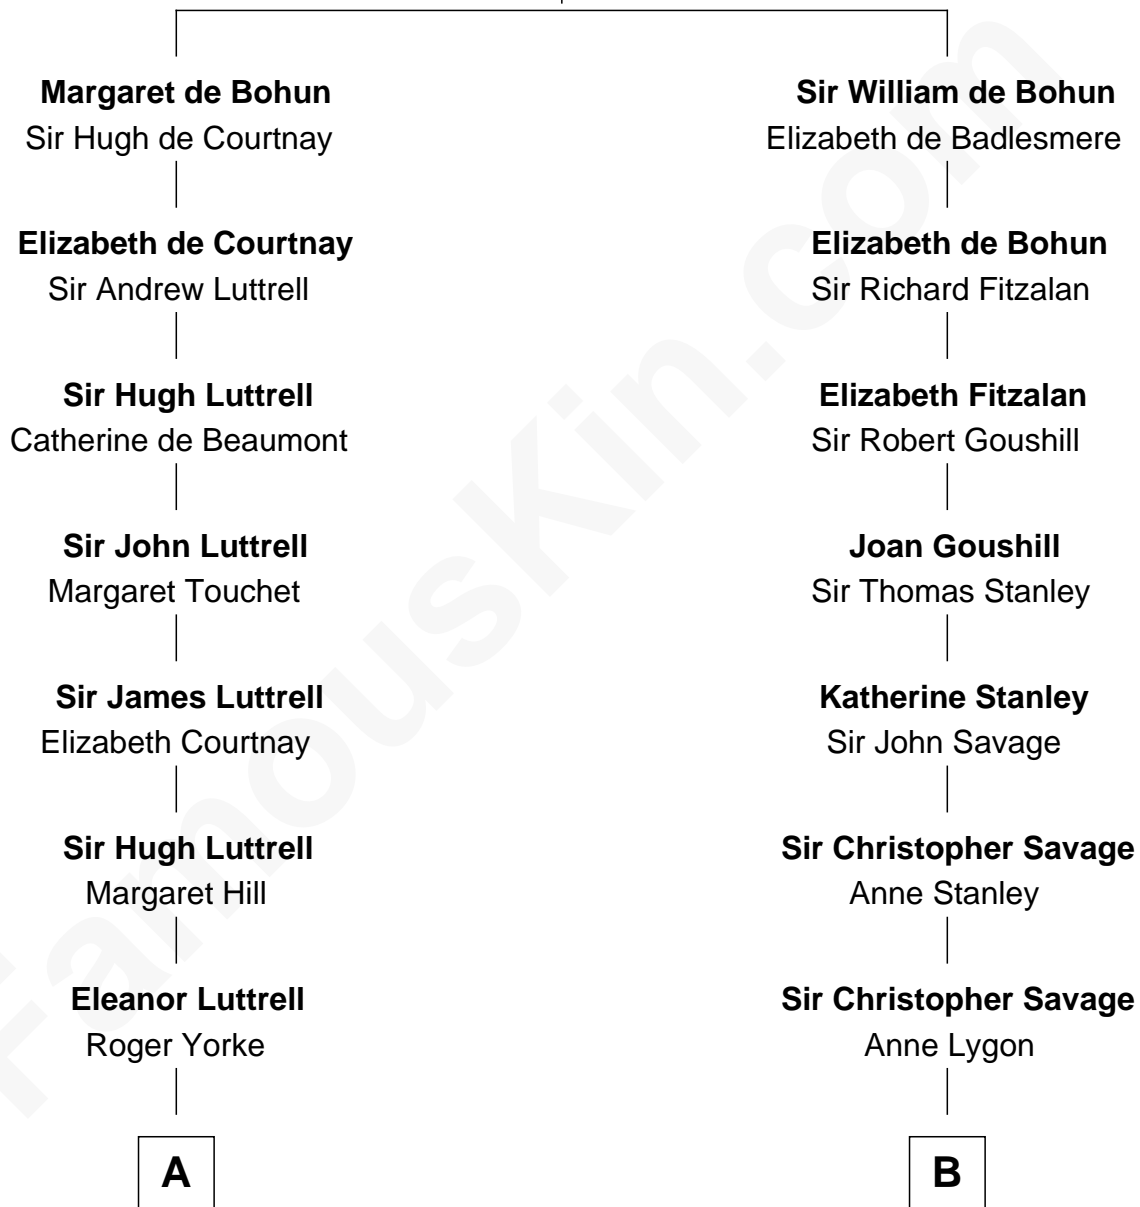

# FamousKin.com Relationship Chart of

**Dick Cheney**

*46th U.S. Vice-President*

15th cousin 5 times removed of

**Meriwether Lewis**

*Lewis and Clark Expedition*

**Humphrey de Bohun**  
Elizabeth Plantagenet

**C**

—  
**Samuel Fletcher Cheney**

Ella A. Phillips

—  
**Thomas Herbert Cheney**

Margaret E. Tyler

—  
**Richard Herbert Cheney**

Marge Lorraine Dickey

—  
**Dick Cheney**

*46th U.S. Vice-President*

FamousKin.com