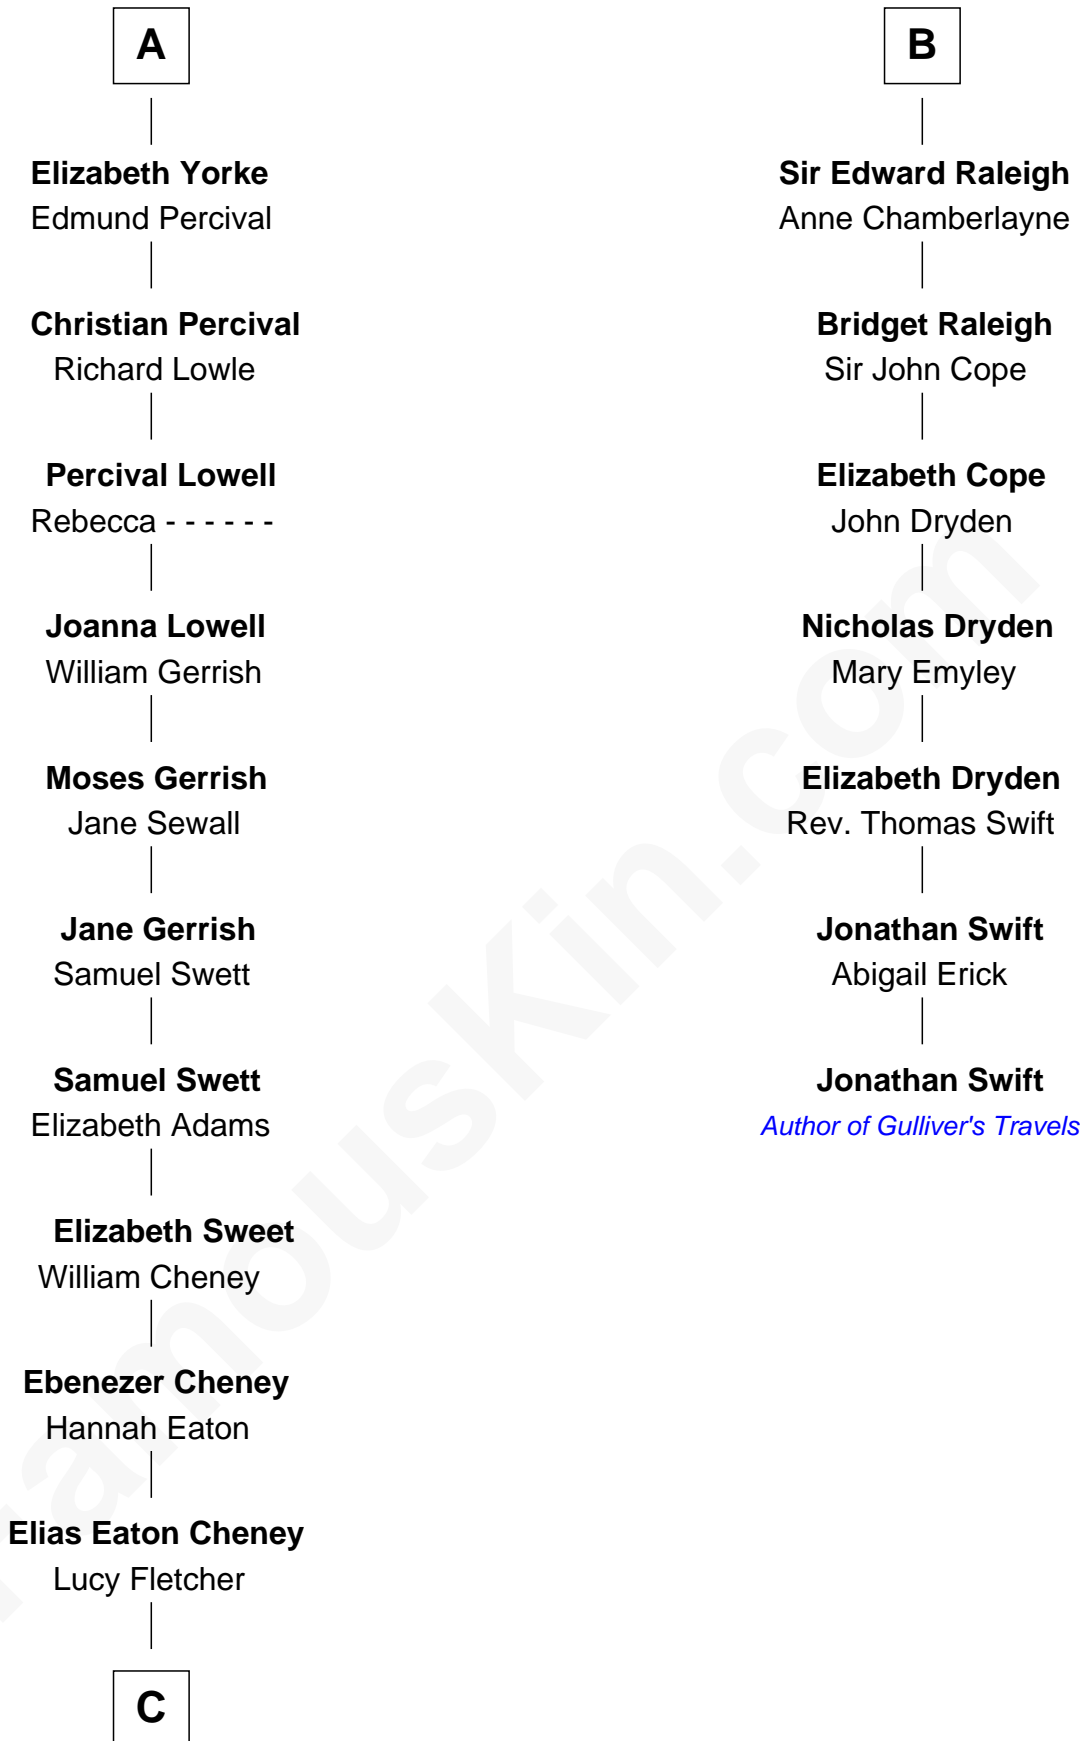

FamousKin.com Relationship Chart of

Dick Cheney

46th U.S. Vice-President

13th cousin 7 times removed of

Jonathan Swift

Author of Gulliver's Travels

Humphrey de Bohun
Elizabeth Plantagenet

C

—
Samuel Fletcher Cheney

Ella A. Phillips

—
Thomas Herbert Cheney

Margaret E. Tyler

—
Richard Herbert Cheney

Marge Lorraine Dickey

—
Dick Cheney

46th U.S. Vice-President