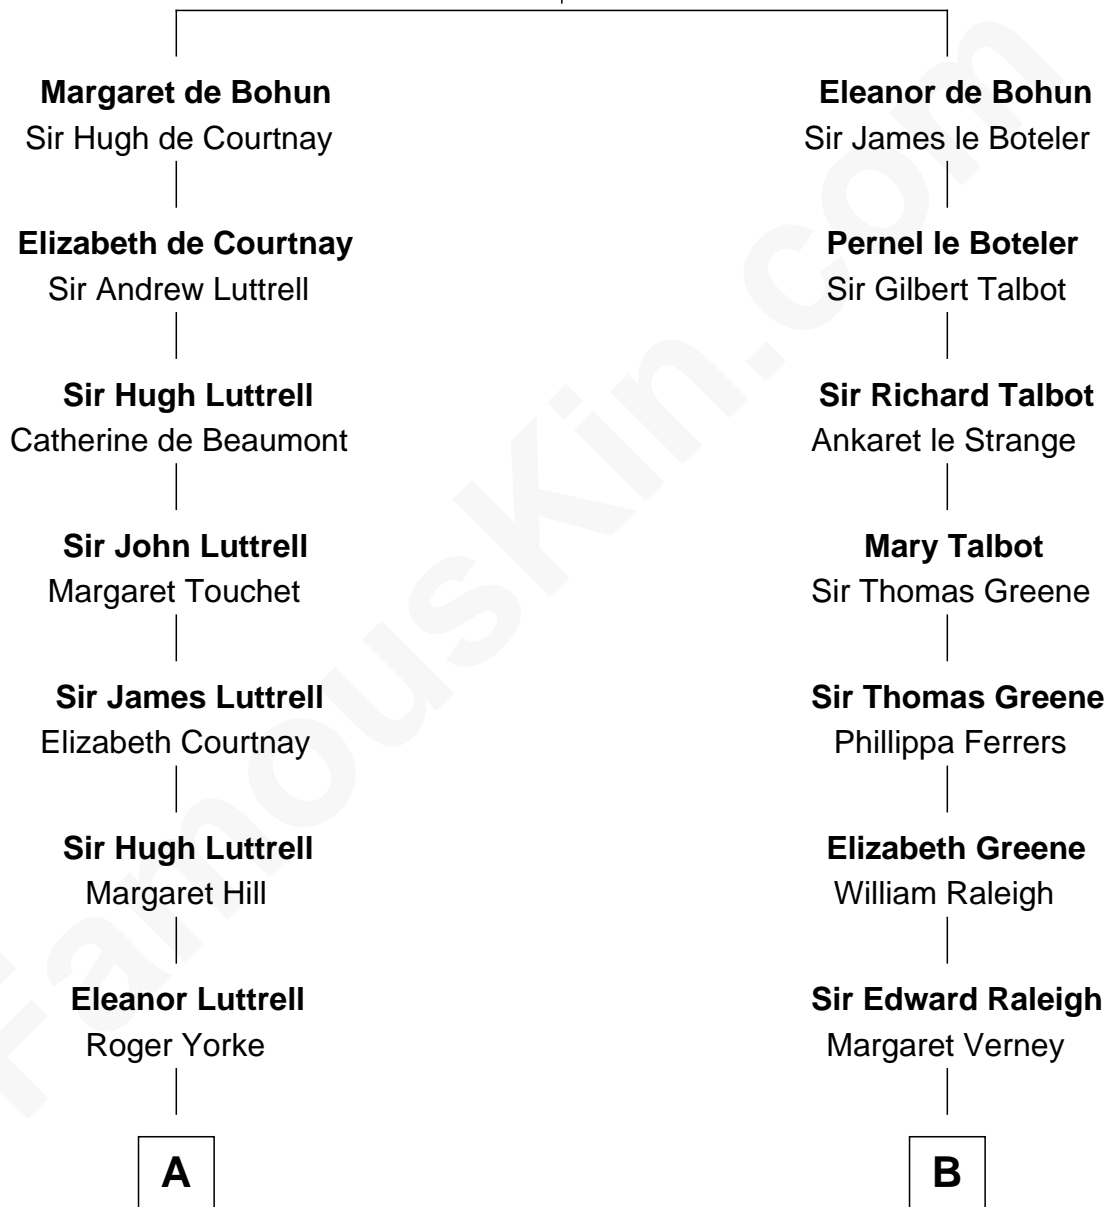

FamousKin.com Relationship Chart of

Dick Cheney

46th U.S. Vice-President

13th cousin 7 times removed of

Jonathan Swift

Author of Gulliver's Travels

Humphrey de Bohun
Elizabeth Plantagenet

C

—
Samuel Fletcher Cheney

Ella A. Phillips

—
Thomas Herbert Cheney

Margaret E. Tyler

—
Richard Herbert Cheney

Marge Lorraine Dickey

—
Dick Cheney

46th U.S. Vice-President