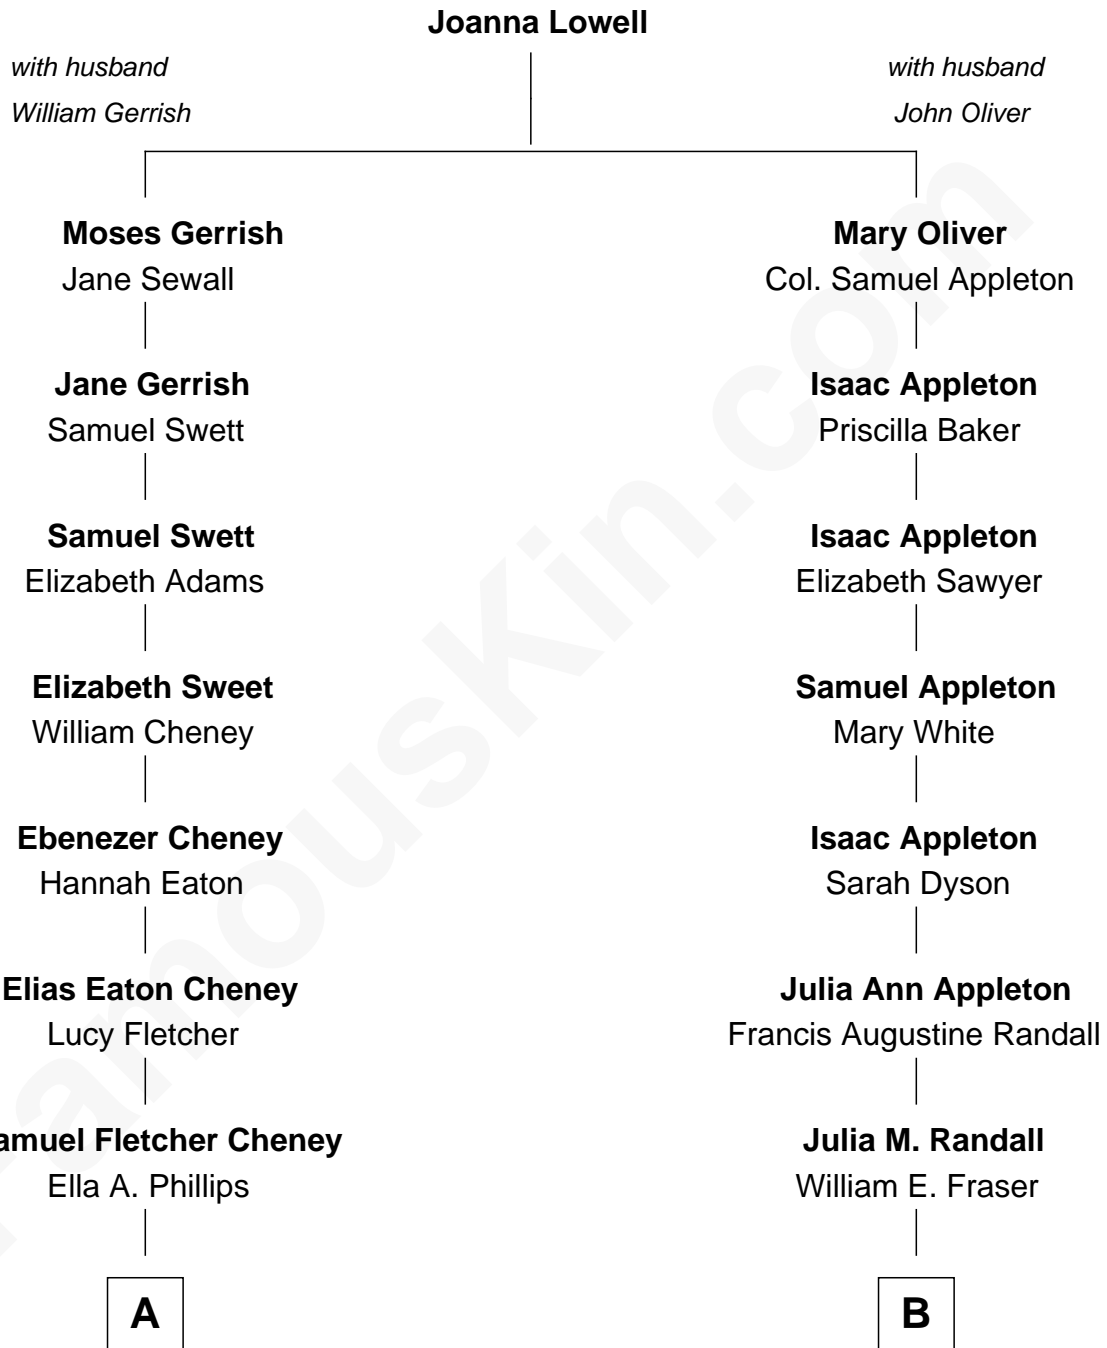

FamousKin.com Relationship Chart of

Dick Cheney

46th U.S. Vice-President

9th cousin 1 time removed of

James Spader

TV and Movie Actor

A

Thomas Herbert Cheney

Margaret E. Tyler

Richard Herbert Cheney

Marge Lorraine Dickey

Dick Cheney

46th U.S. Vice-President

B

Edward Abbott Fraser

Myrtle H. Brown

James Randall Fraser

Elizabeth Higginson Bowditch

Jean Fraser

Stoddard Greenwood Spader

James Spader

TV and Movie Actor

FamousKin.com