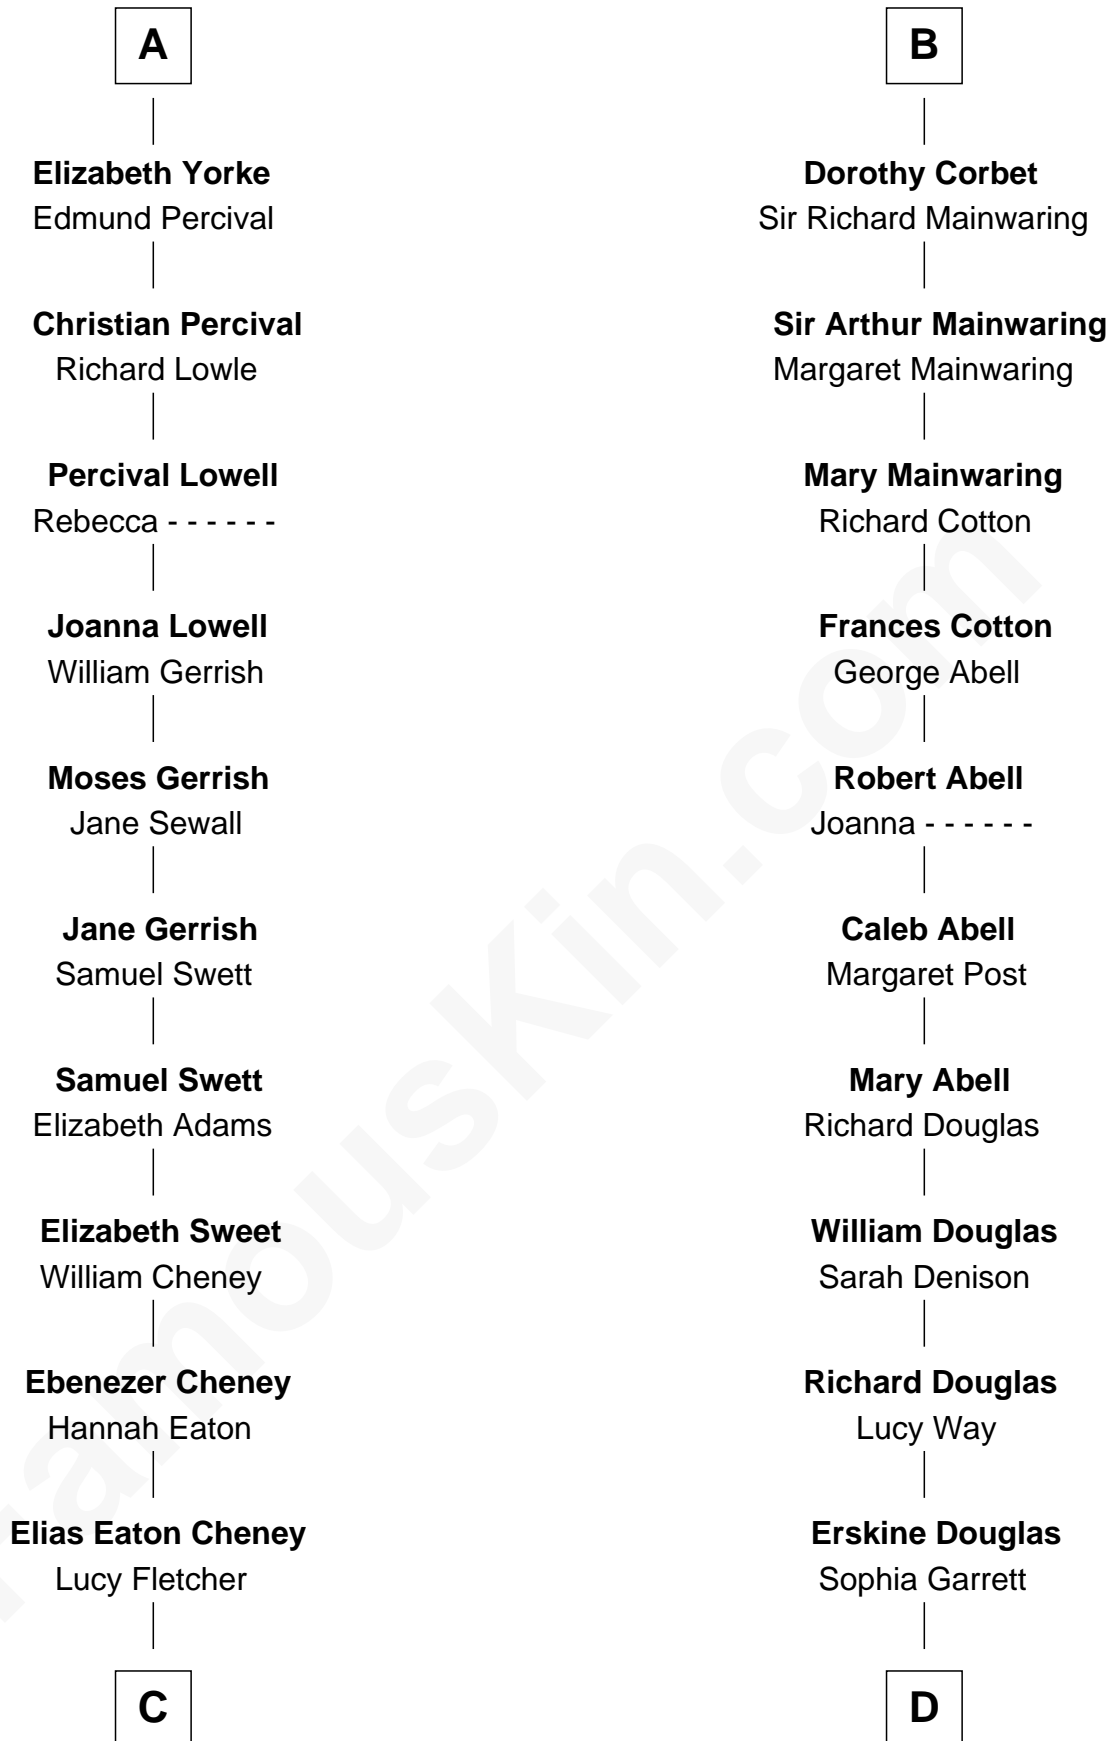

# FamousKin.com Relationship Chart of

**Dick Cheney**

*46th U.S. Vice-President*

19th cousin 1 time removed of

**Melvyn Douglas**

*Movie Actor*

**Humphrey de Bohun**  
Elizabeth Plantagenet

**C**

**Samuel Fletcher Cheney**

Ella A. Phillips

**Thomas Herbert Cheney**

Margaret E. Tyler

**Richard Herbert Cheney**

Marge Lorraine Dickey

**Dick Cheney**

*46th U.S. Vice-President*

**D**

**Emma Jane Douglas**

Col. George Taliaferro Shackelford

**Lena Priscilla Shackelford**

Edouard Gregory Hesselberg

**Melvyn Douglas**

*Movie Actor*

FamousKin.com