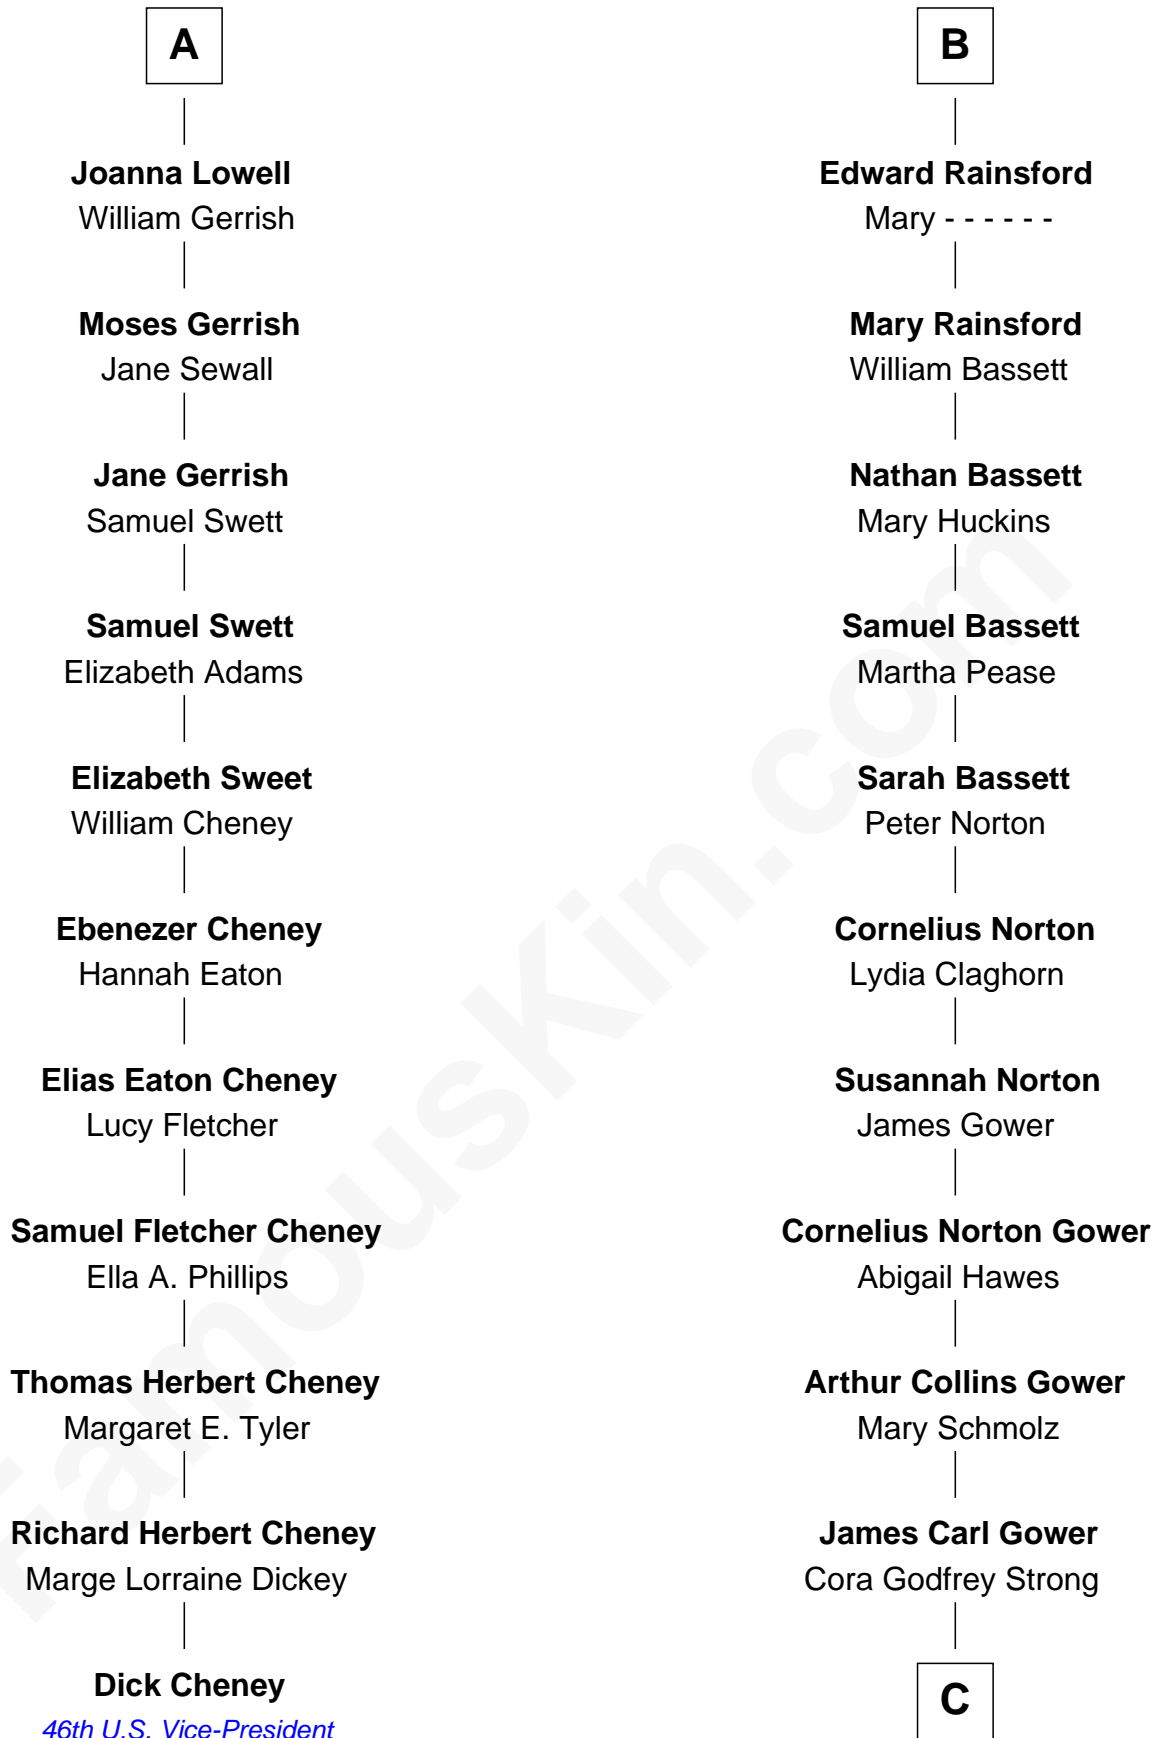

FamousKin.com Relationship Chart of

Dick Cheney

46th U.S. Vice-President

17th cousin 2 times removed of

Sarah Palin

9th Governor of Alaska

Sir Walter Hungerford

Katherine Peverell

Margaret Botreaux

Eleanor Hungerford

Sir John White

Robert White

Margaret Gainsford

Margaret White

John Kirton

Stephen Kirton

Margaret Offley

Thomas Kirton

Mary Sadler

Mary Kirton

Robert Rainsford

B

C

Helen Louise Gower
Clement James Sheeran

Sarah Sheeran
Charles Richard Heath

Sarah Palin
9th Governor of Alaska

FamousKin.com