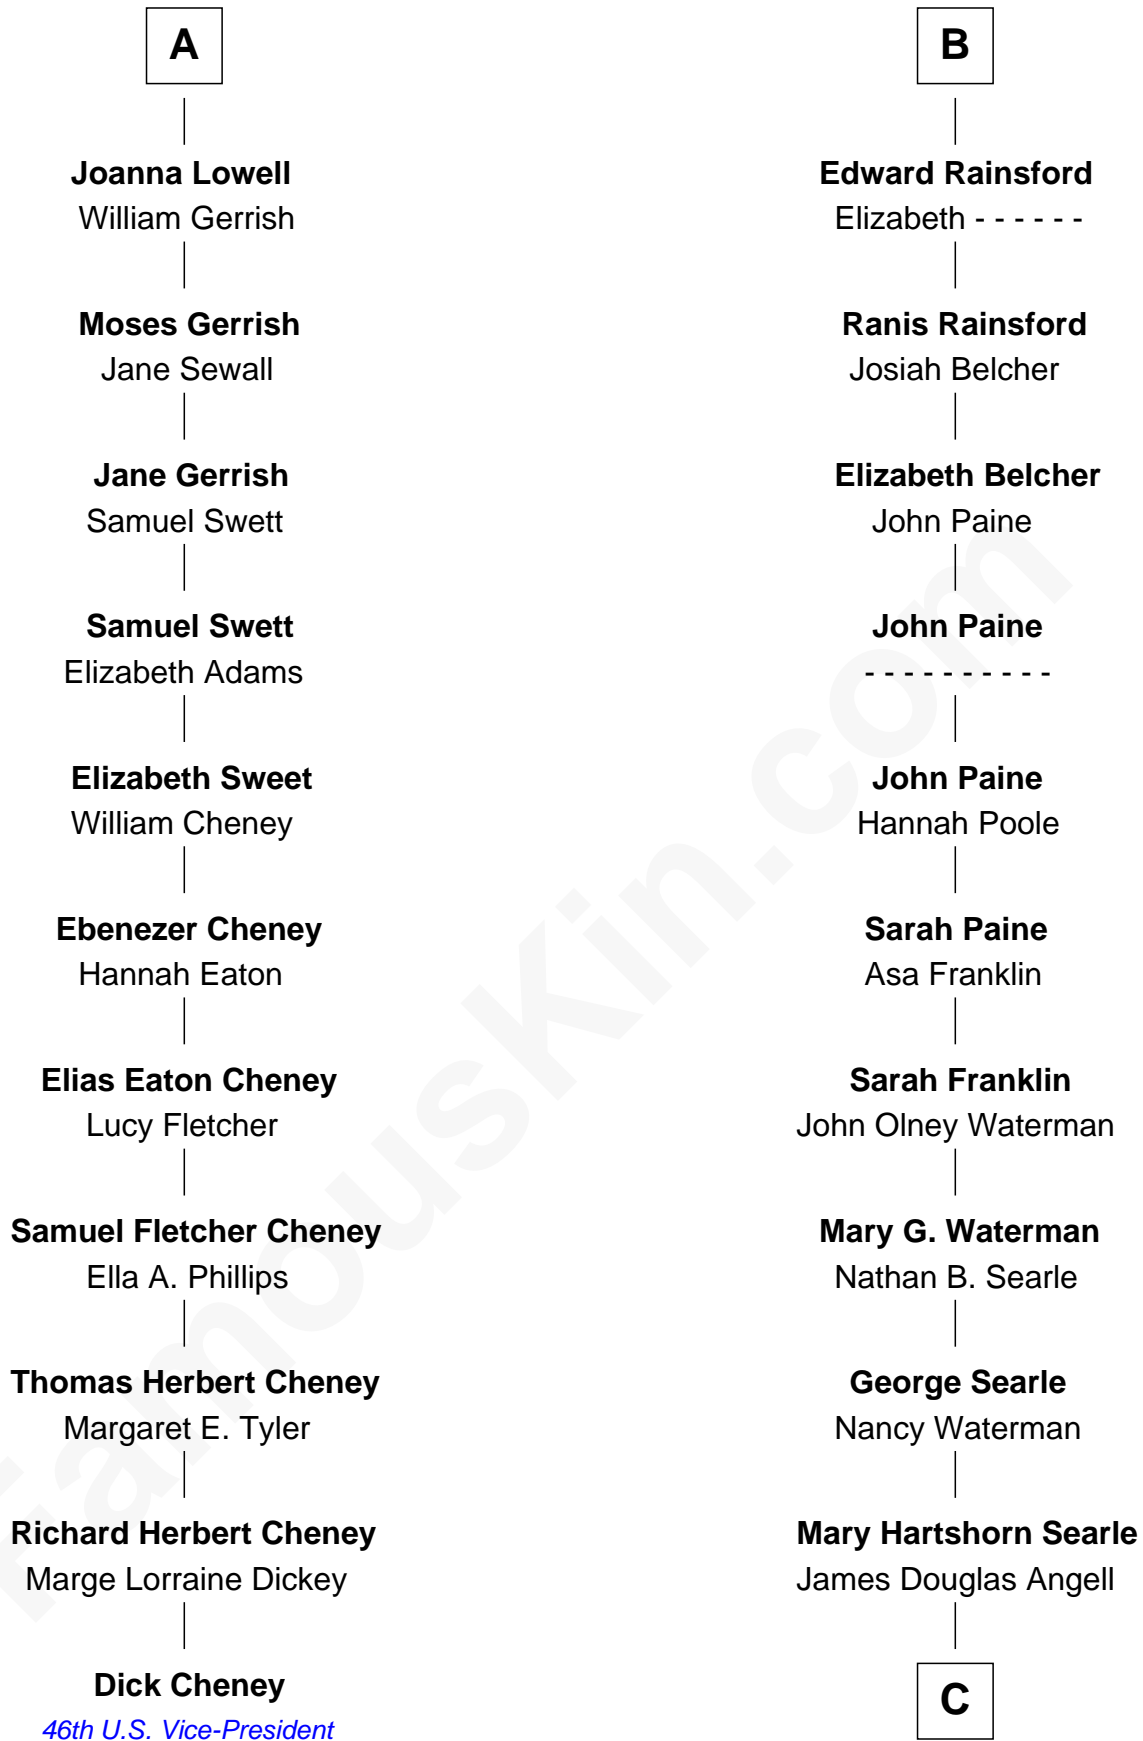

FamousKin.com Relationship Chart of

Dick Cheney

46th U.S. Vice-President

17th cousin 2 times removed of

David Angell

TV Producer - 9/11 Victim

Sir Walter Hungerford

Katherine Peverell

Elizabeth Hungerford

Sir Philip Courtenay

Elizabeth Courtnay

Sir James Luttrell

Sir Hugh Luttrell

Margaret Hill

Eleanor Luttrell

Roger Yorke

Margaret Botreaux

Eleanor Hungerford

Sir John White

Robert White

Margaret Gainsford

Margaret White

John Kirton

Stephen Kirton

Margaret Offley

Thomas Kirton

Mary Sadler

Mary Kirton

Robert Rainsford

B

C

Harris Marion Angell