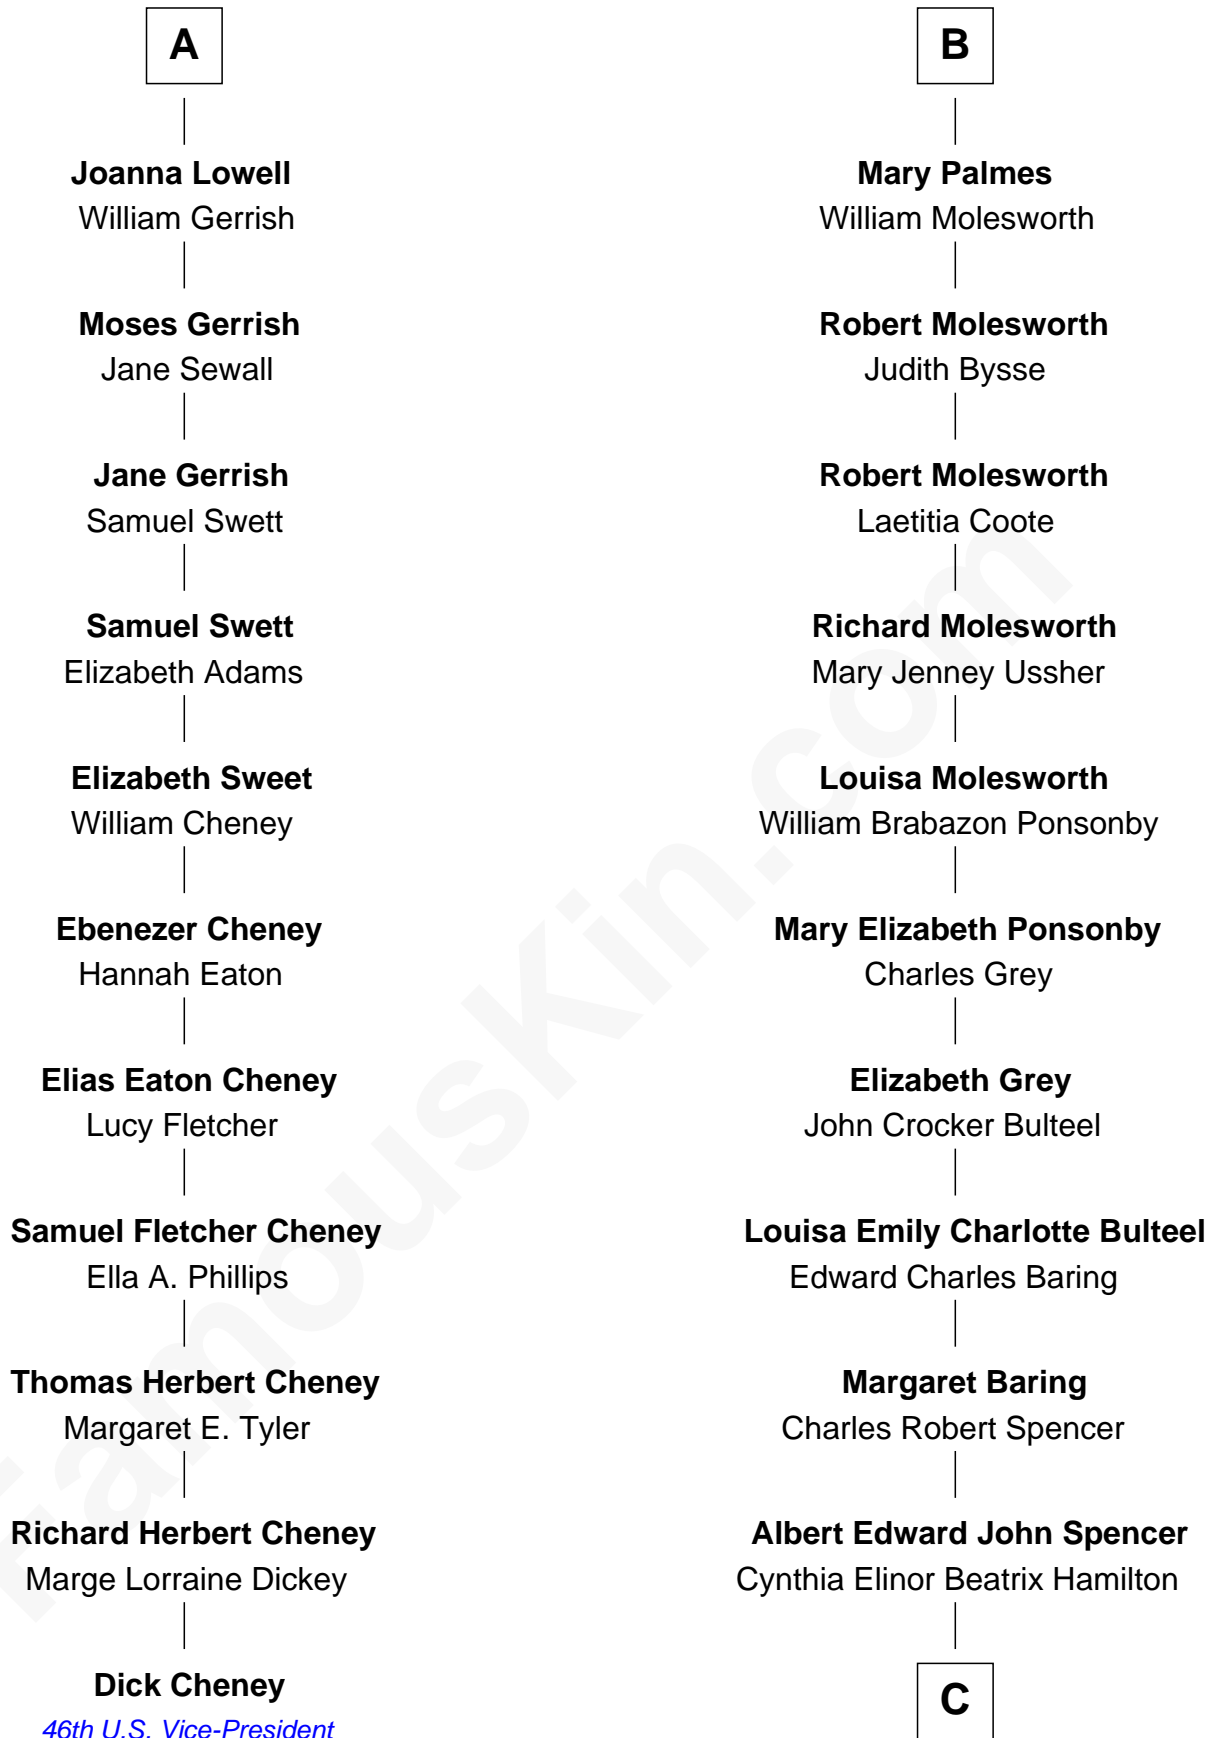

FamousKin.com Relationship Chart of

Dick Cheney

46th U.S. Vice-President

17th cousin 1 time removed of

Princess Diana

Princess of Wales

Sir Hugh Luttrell
Catherine de Beaumont

Sir John Luttrell
Margaret Touchet

Elizabeth Yorke
Edmund Percival

Anne Windsor
Sir Roger Corbet

Christian Percival
Richard Lowle

Margaret Corbet
Sir Francis Palmes

Percival Lowell
Rebecca - - - - -

Sir Francis Palmes
Mary Hadnall

A

B