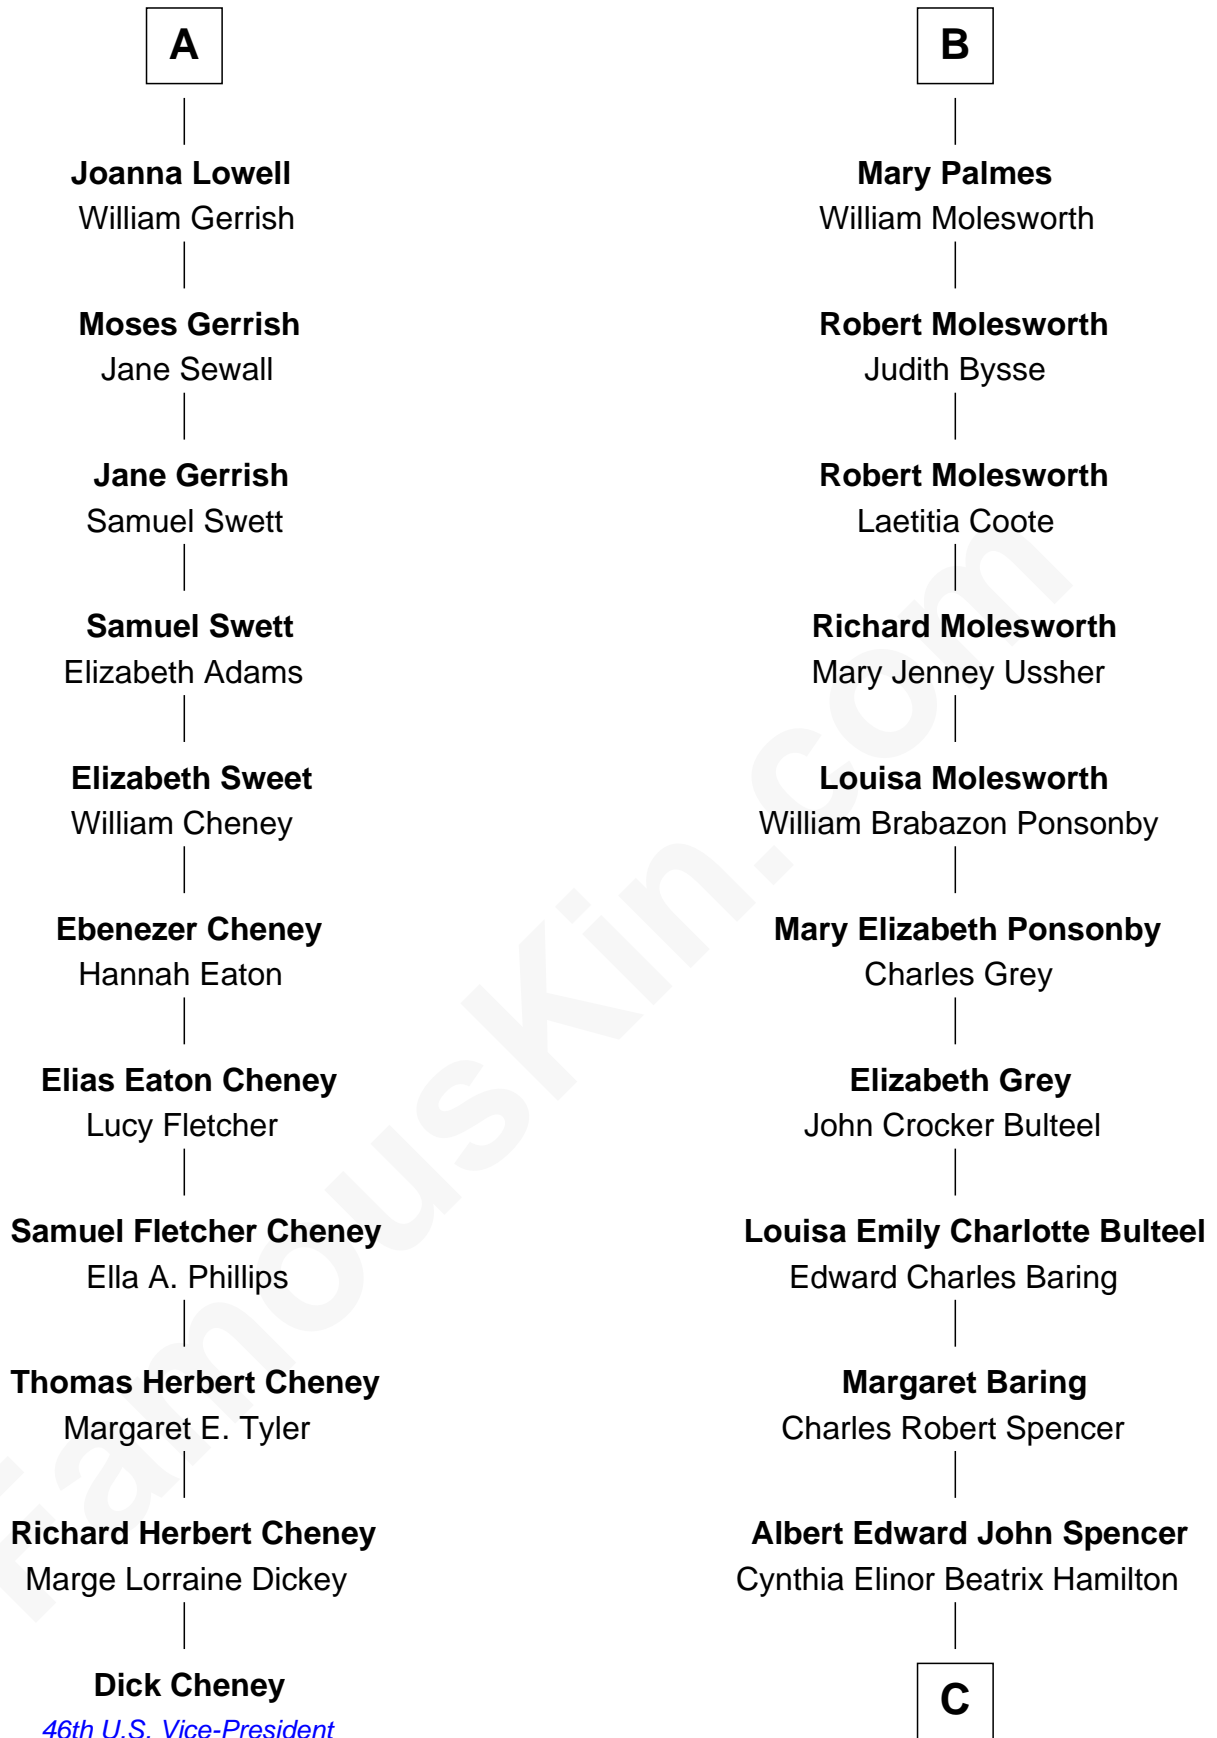

FamousKin.com Relationship Chart of

Dick Cheney

46th U.S. Vice-President

17th cousin 2 times removed of

Prince William

Prince of Wales

Sir Hugh Luttrell
Catherine de Beaumont

Sir John Luttrell
Margaret Touchet

Elizabeth Yorke
Edmund Percival

Anne Windsor
Sir Roger Corbet

Christian Percival
Richard Lowle

Margaret Corbet
Sir Francis Palmes

Percival Lowell
Rebecca - - - - -

Sir Francis Palmes
Mary Hadnall

A

B