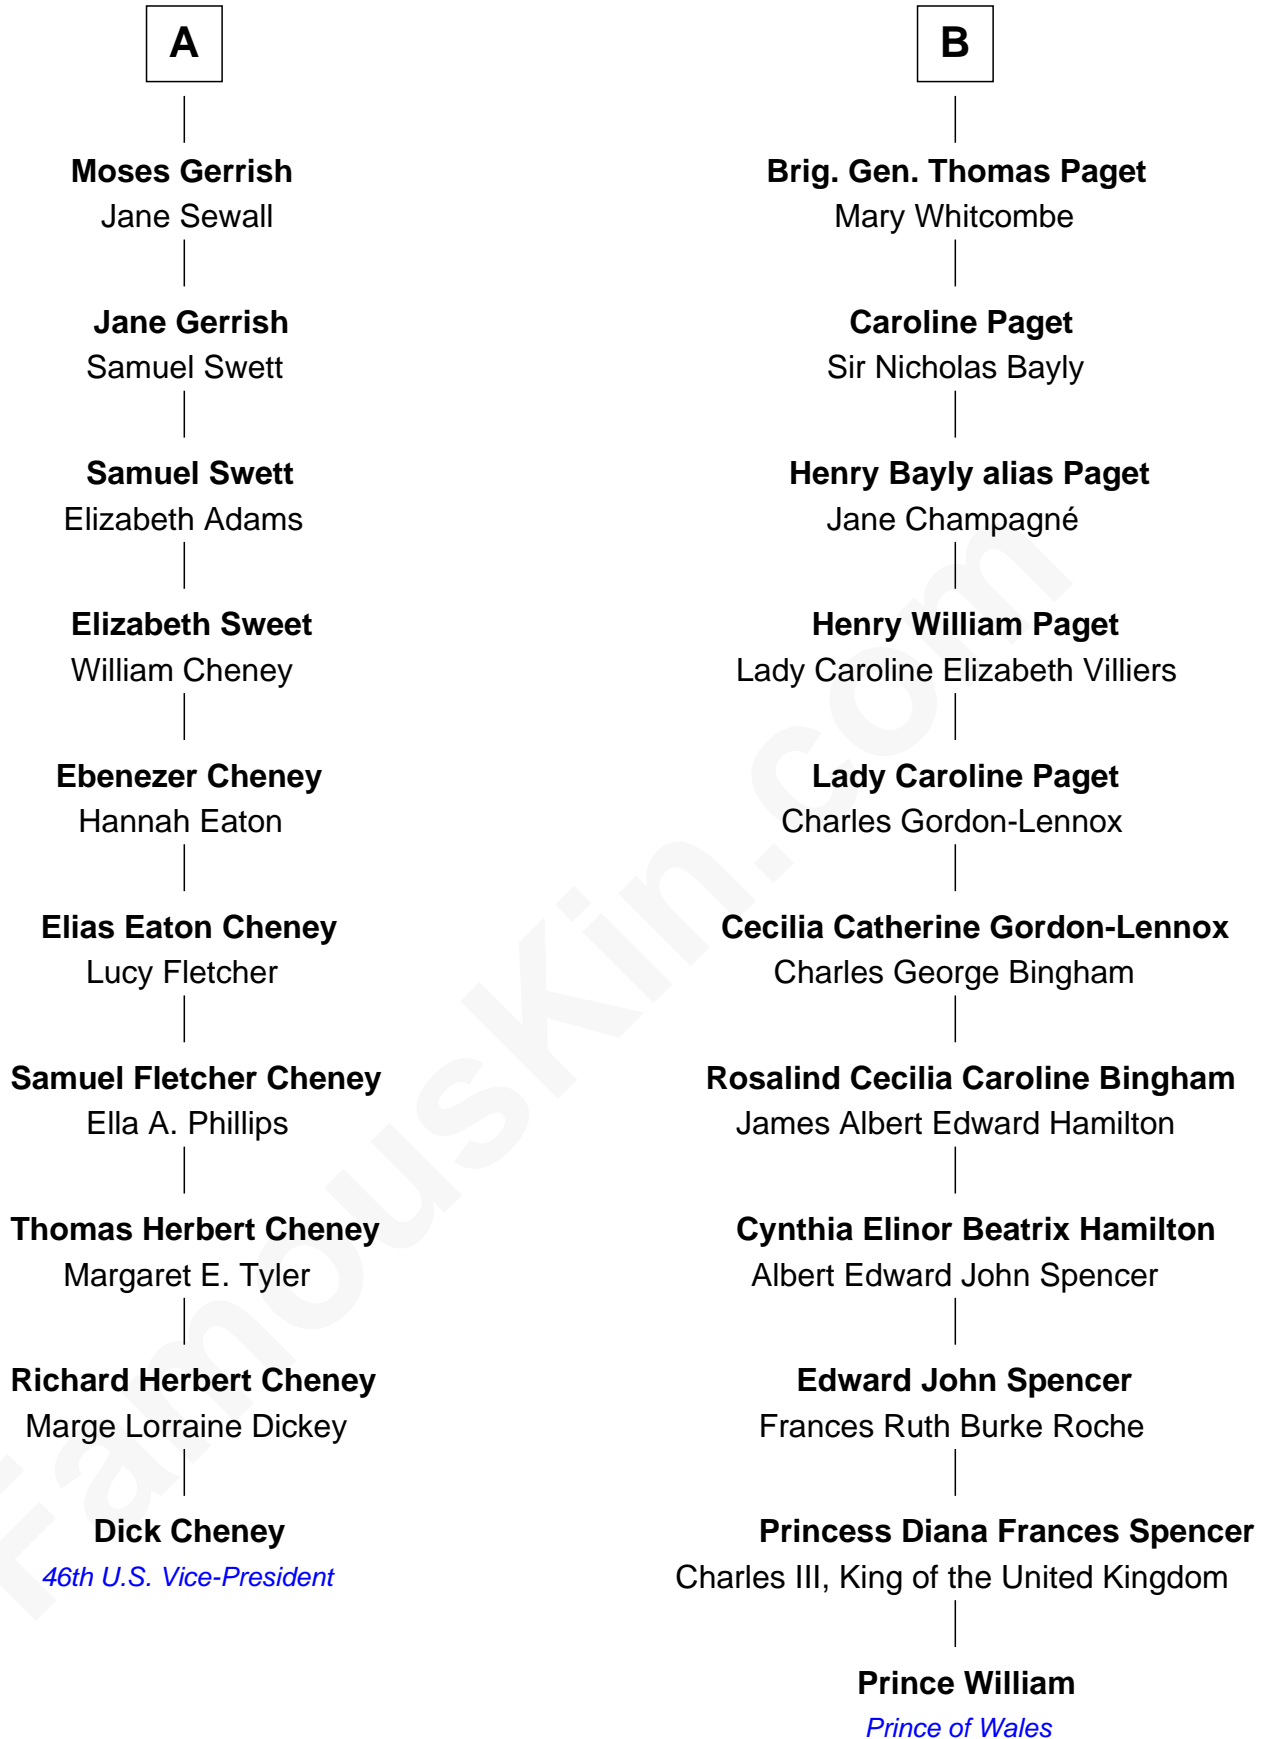

William photo by [InSapphoWeTrust](#) [(CC BY-SA 2.0)](#)