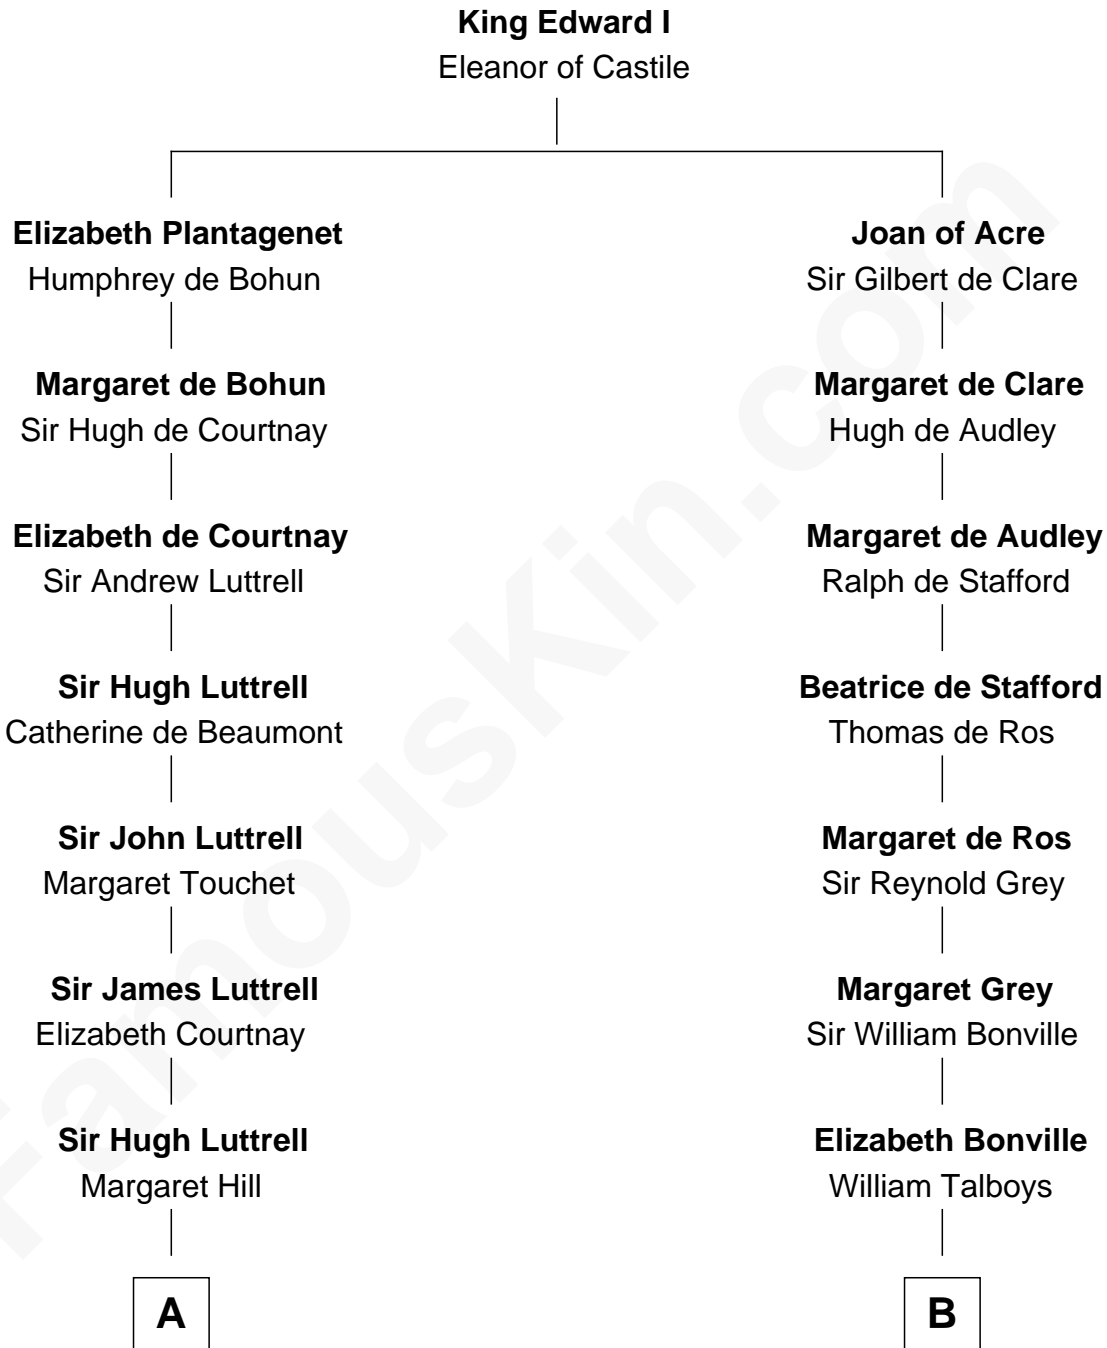

FamousKin.com Relationship Chart of

Dick Cheney

46th U.S. Vice-President

19th cousin 2 times removed of

William Rufus Day

36th U.S. Secretary of State

C

Elias Eaton Cheney

Lucy Fletcher

Samuel Fletcher Cheney

Ella A. Phillips

Thomas Herbert Cheney

Margaret E. Tyler

Richard Herbert Cheney

Marge Lorraine Dickey

Dick Cheney