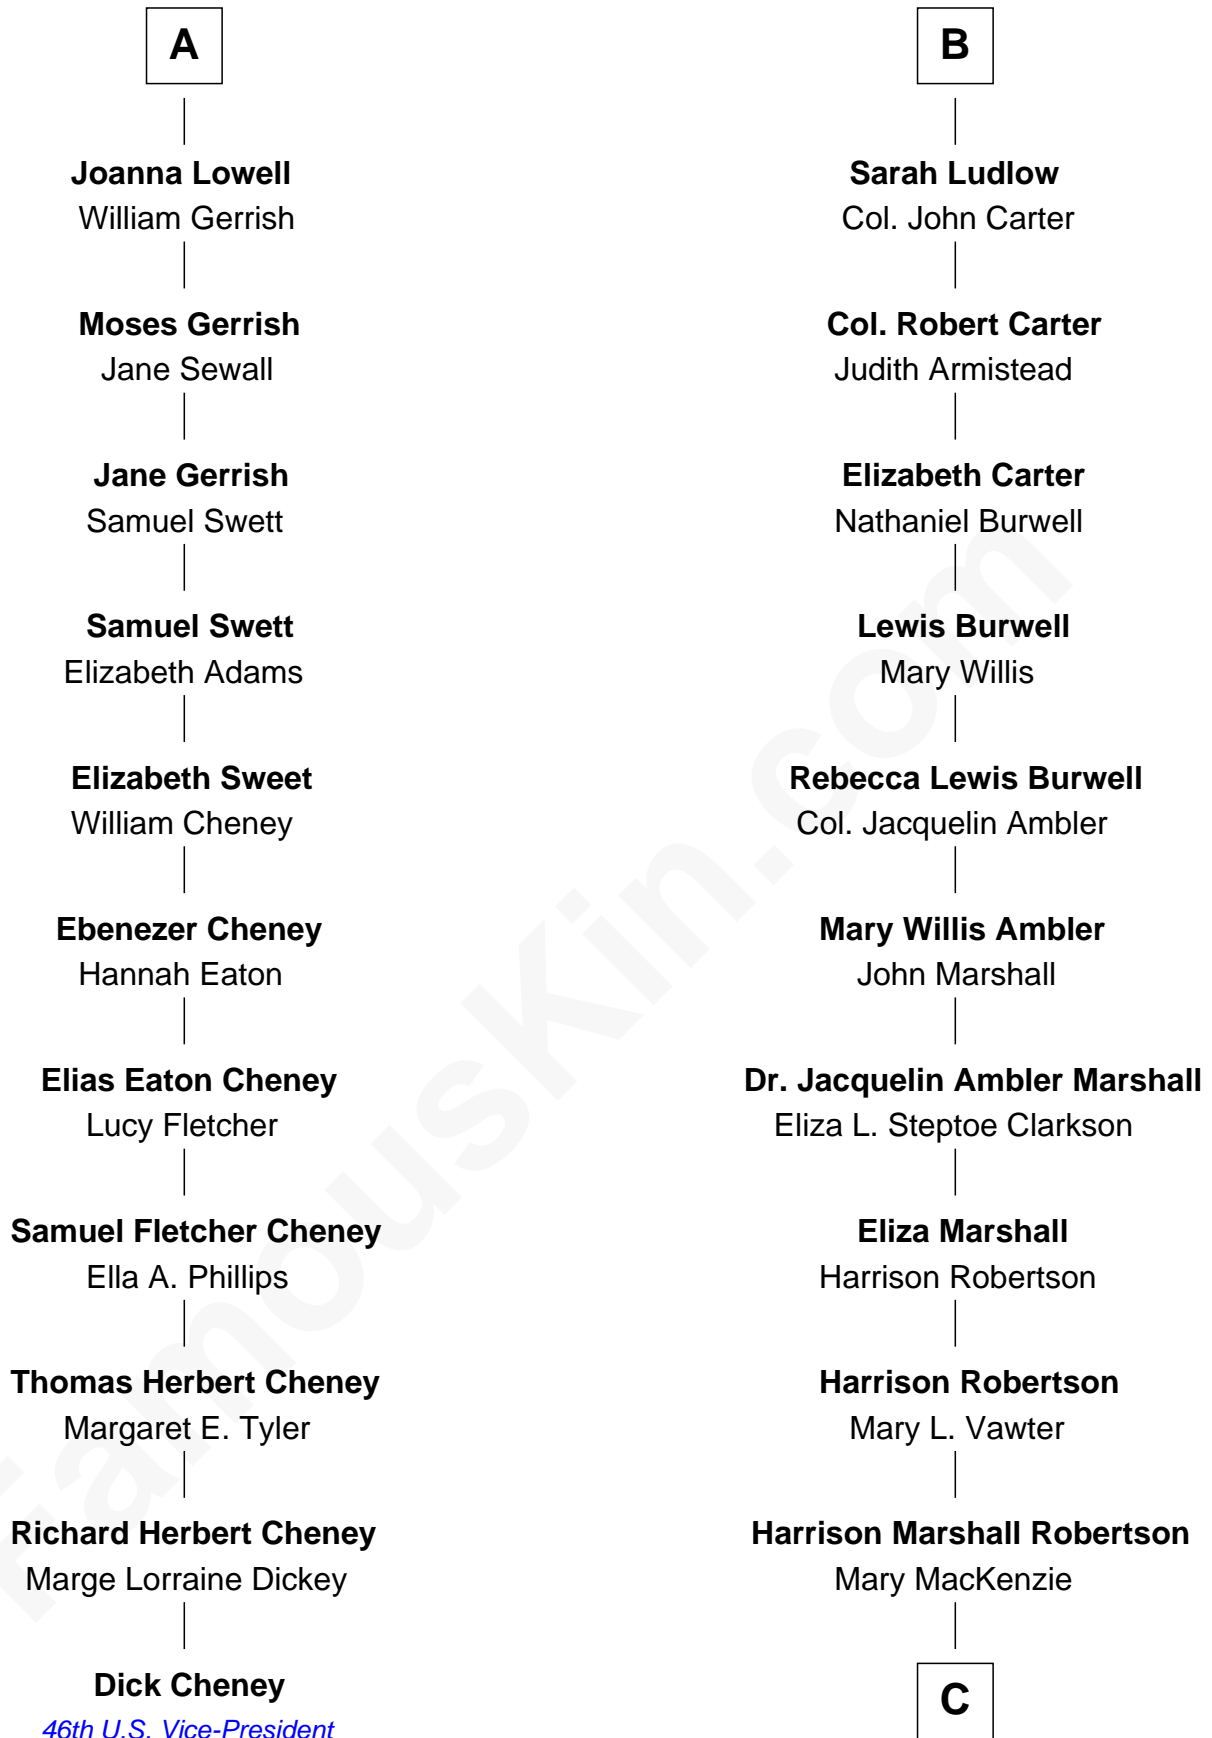

FamousKin.com Relationship Chart of

Dick Cheney

46th U.S. Vice-President

17th cousin 1 time removed of

Mary Chapin Carpenter

Singer and Songwriter

C

Mary Bowie Robertson
Chapin Carpenter

Mary Chapin Carpenter
Singer and Songwriter

FamousKin.com