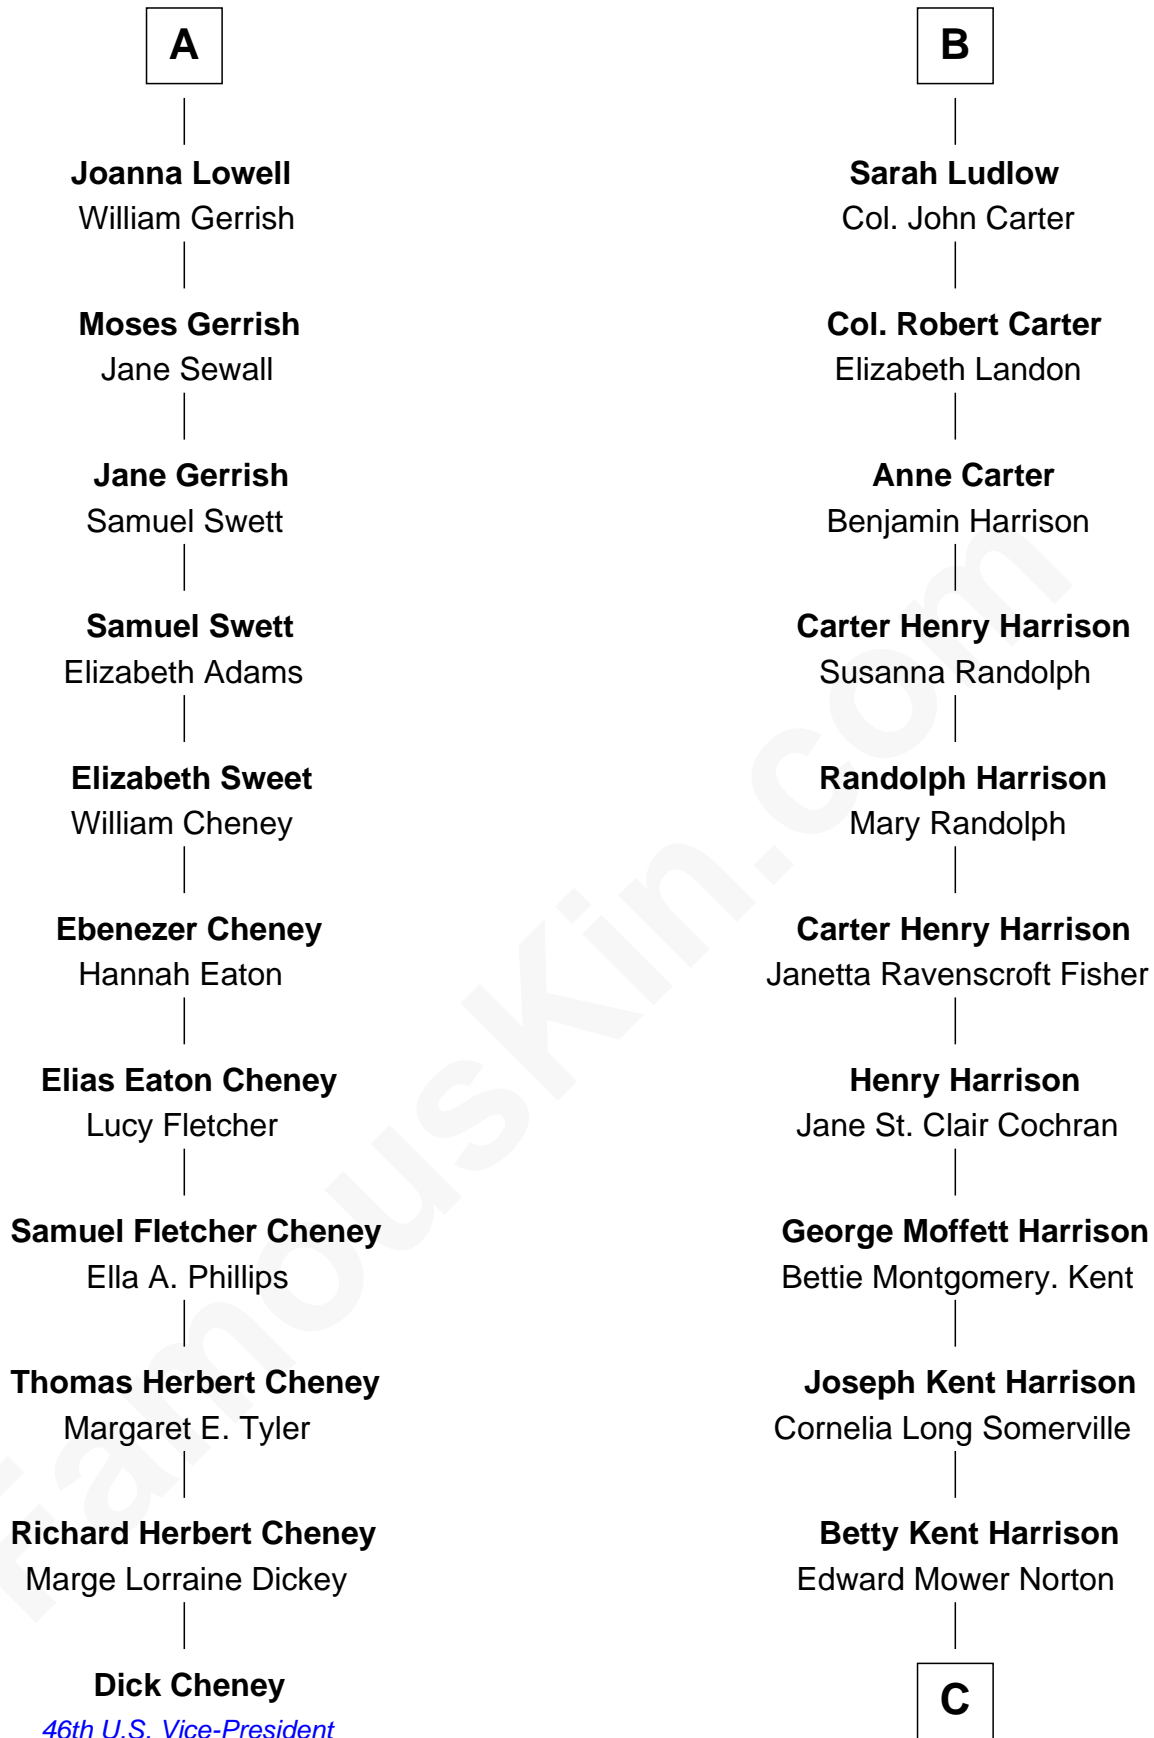

FamousKin.com Relationship Chart of

Dick Cheney

46th U.S. Vice-President

17th cousin 1 time removed of

Edward Norton

Movie Actor

Sir Hugh Luttrell
Catherine de Beaumont

Sir John Luttrell
Margaret Touchet

Elizabeth Luttrell
John Stratton

Sir James Luttrell
Elizabeth Courtnay

Elizabeth Stratton
John Andrews

Sir Hugh Luttrell
Margaret Hill

Elizabeth Andrews
Sir Thomas de Windsor

Eleanor Luttrell
Roger Yorke

Sir Andrews de Windsor
Elizabeth Blount

Elizabeth Yorke
Edmund Percival

Edith Windsor
George Ludlow

Christian Percival
Richard Lowle

Thomas Ludlow
Jane Pyle

Percival Lowell
Rebecca - - - - -

Gabriel Ludlow
Phillis - - - - -

A

B