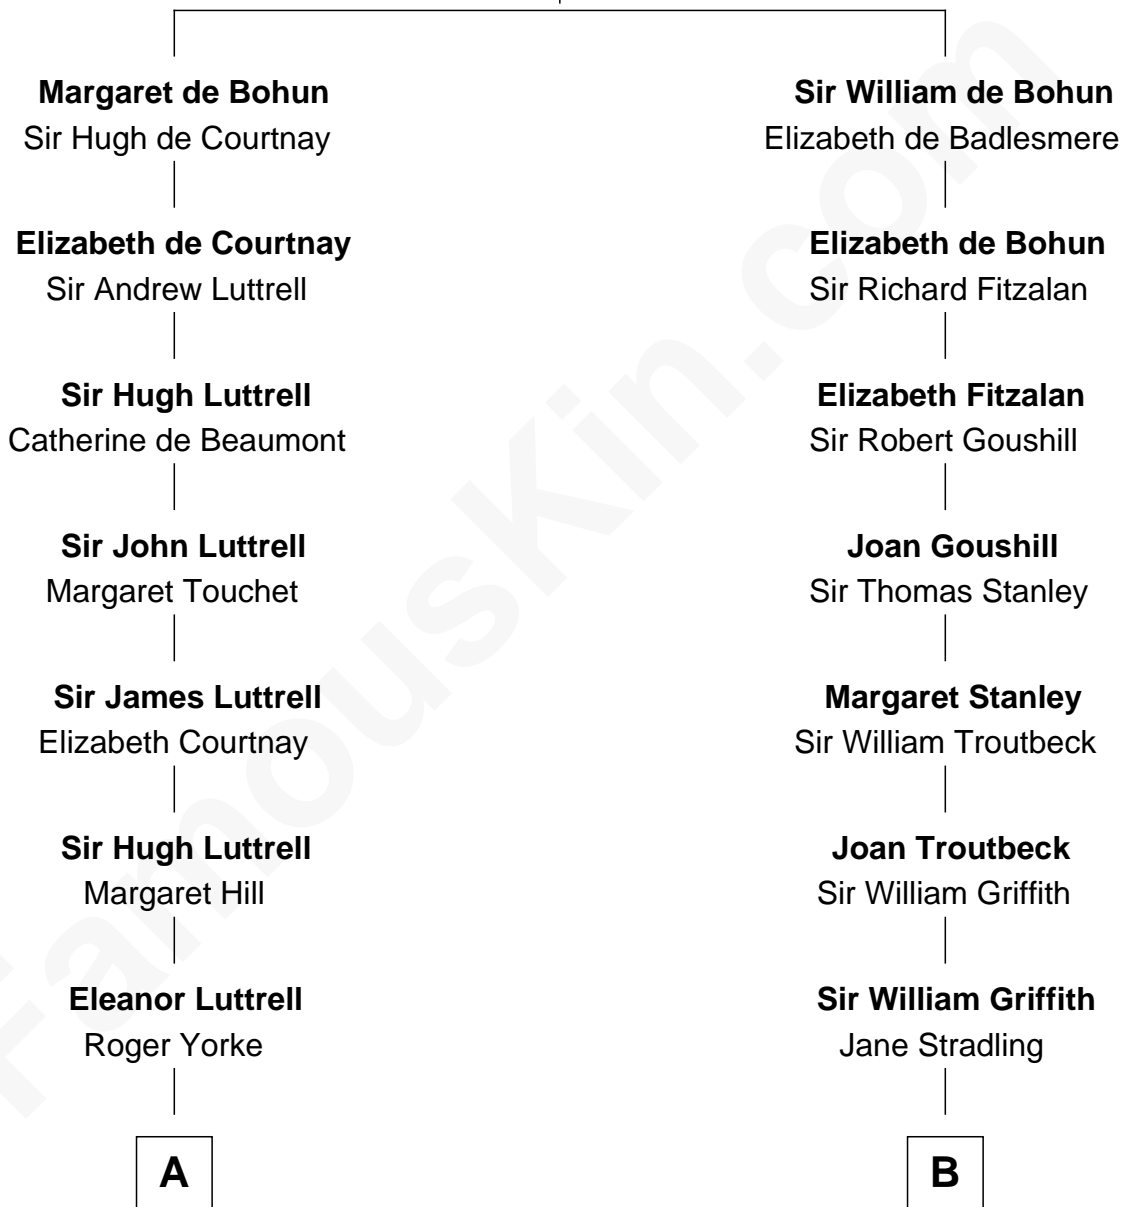

FamousKin.com

Relationship Chart of

Dick Cheney

46th U.S. Vice-President

17th cousin 3 times removed of

Oliver Wendell Holmes, Jr.

U.S. Supreme Court Justice

Humphrey de Bohun
Elizabeth Plantagenet

C

—
Samuel Fletcher Cheney

Ella A. Phillips

—
Thomas Herbert Cheney

Margaret E. Tyler

—
Richard Herbert Cheney

Marge Lorraine Dickey

—
Dick Cheney

46th U.S. Vice-President

FamousKin.com