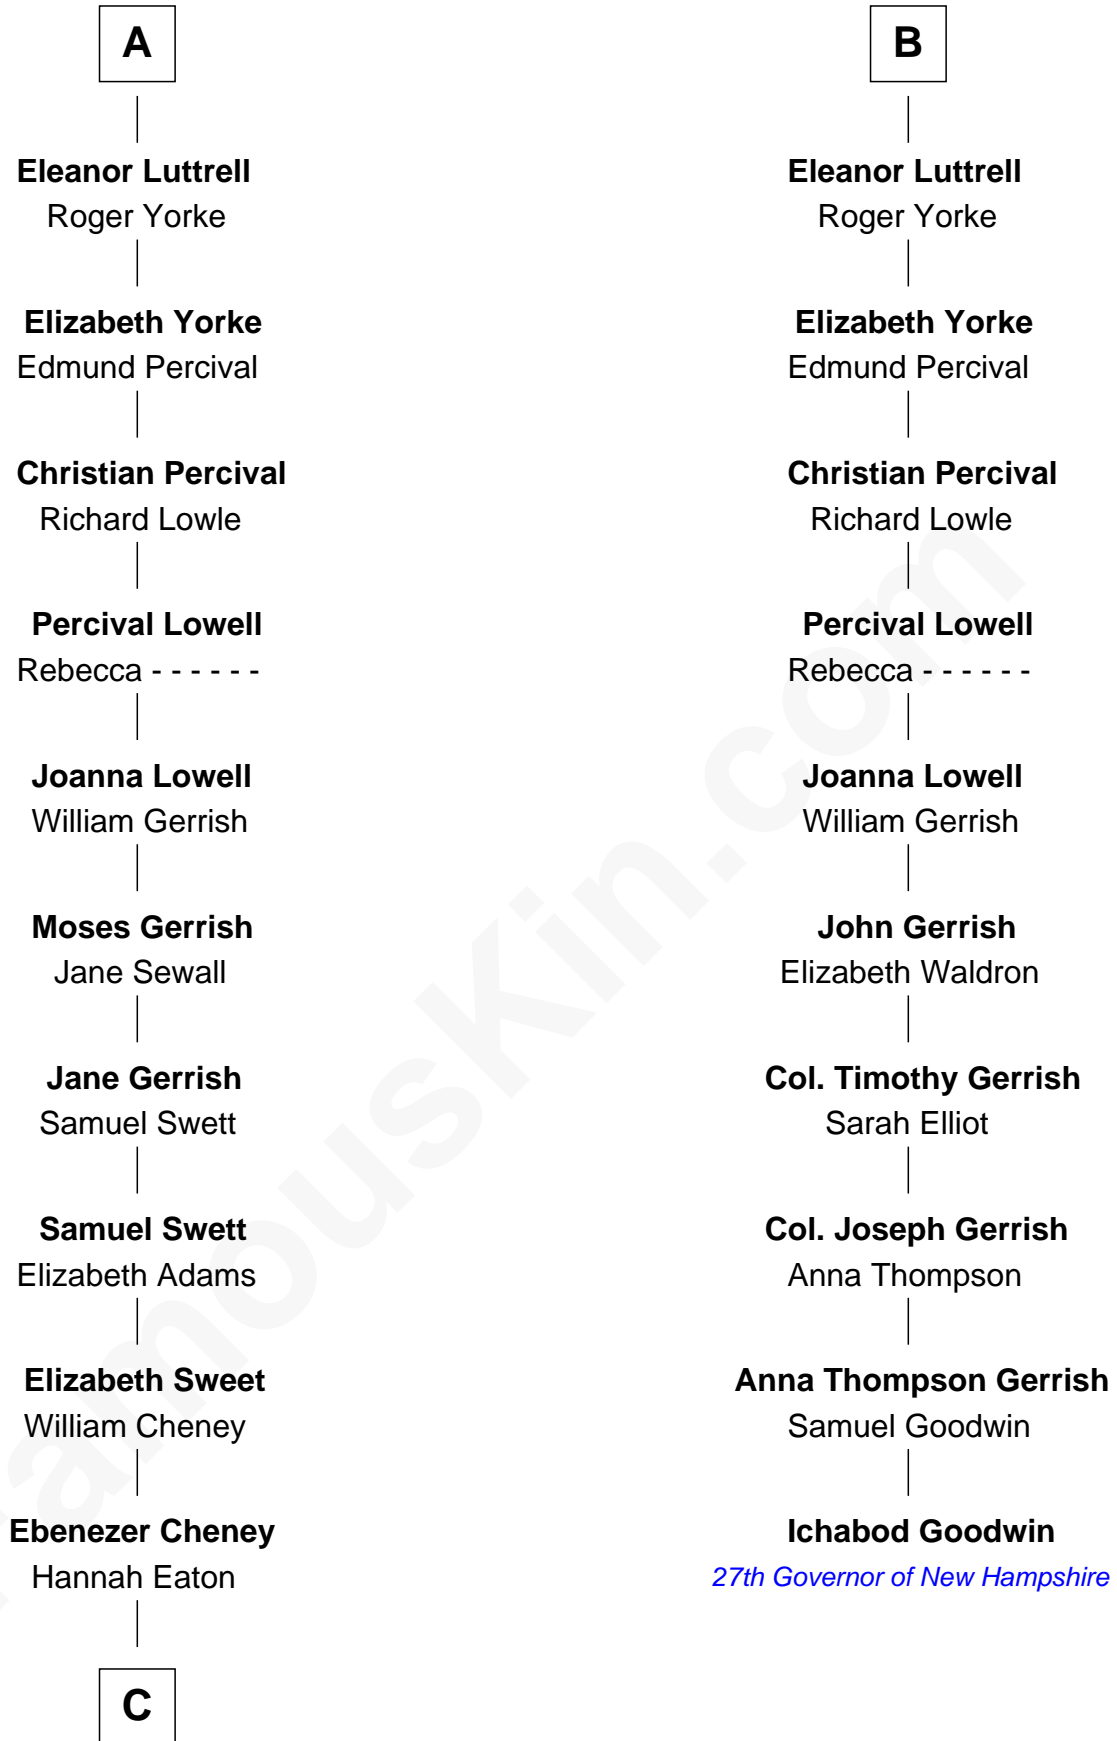

FamousKin.com Relationship Chart of

Dick Cheney

46th U.S. Vice-President

16th cousin 5 times removed of

Ichabod Goodwin

27th Governor of New Hampshire

King Edward I
Eleanor of Castile

Elizabeth Plantagenet
Humphrey de Bohun

A

Elizabeth Plantagenet
Humphrey de Bohun

Margaret de Bohun
Sir Hugh de Courtnay

Elizabeth de Courtnay
Sir Andrew Luttrell

Sir Hugh Luttrell
Catherine de Beaumont

Sir John Luttrell
Margaret Touchet

Sir James Luttrell
Elizabeth Courtnay

Sir Hugh Luttrell
Margaret Hill

B

C

—
Elias Eaton Cheney

Lucy Fletcher

—
Samuel Fletcher Cheney

Ella A. Phillips

—
Thomas Herbert Cheney