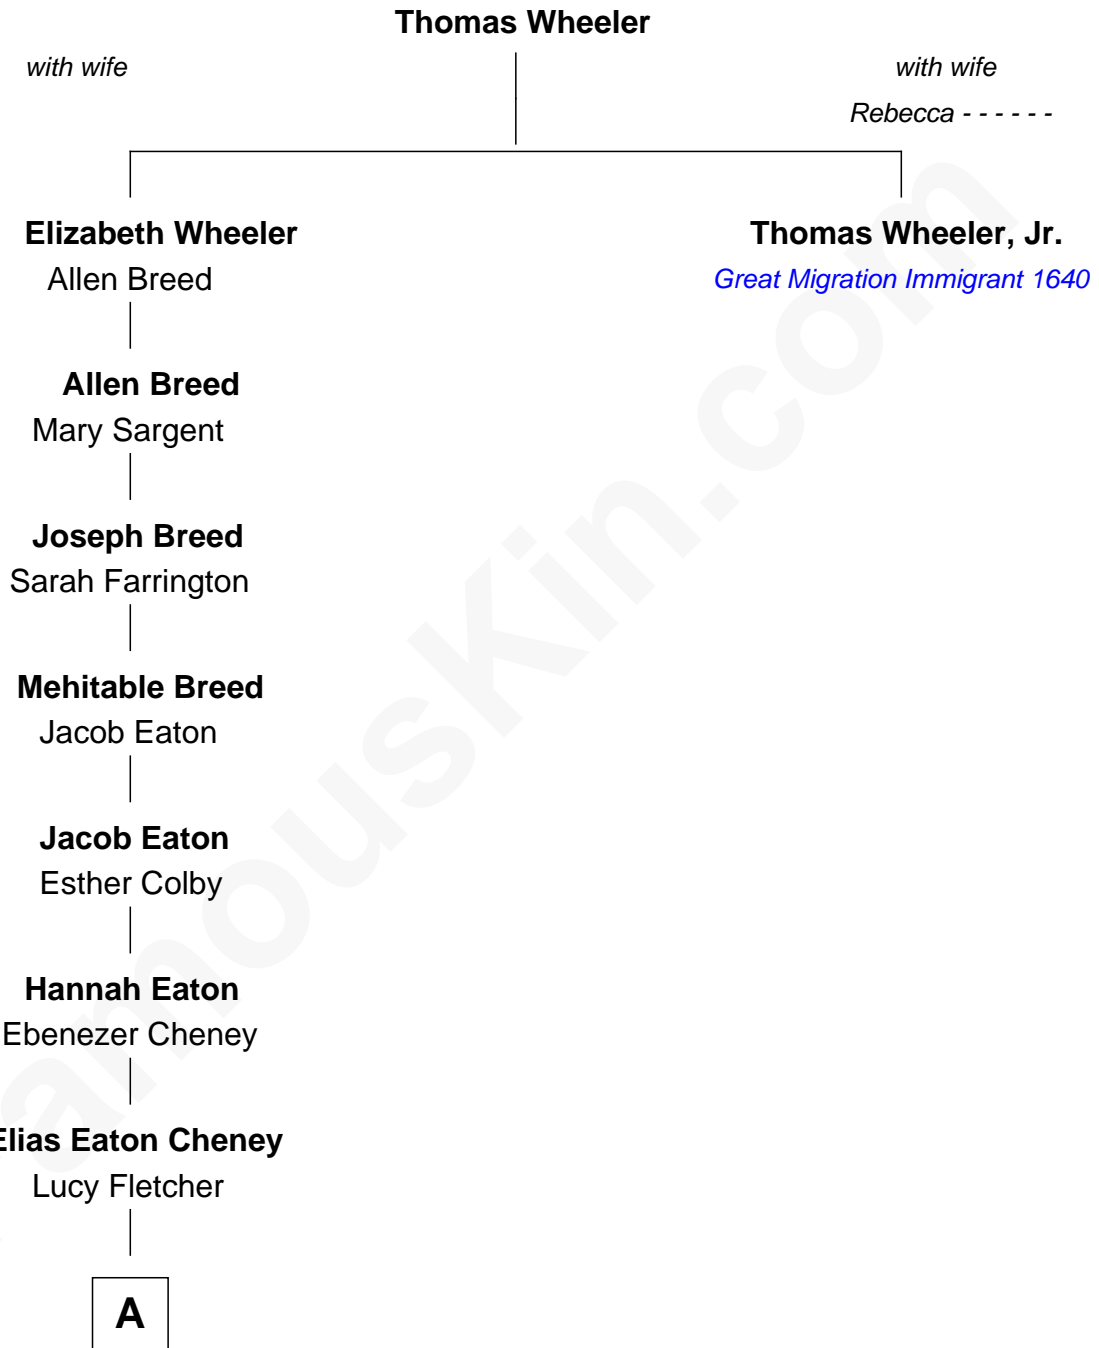

FamousKin.com Relationship Chart of

Dick Cheney

46th U.S. Vice-President

8th great-grandnephew of

Thomas Wheeler, Jr.

(c1620 - 1676) Great Migration Immigrant 1640

A

—
Samuel Fletcher Cheney

Ella A. Phillips

—
Thomas Herbert Cheney

Margaret E. Tyler

—
Richard Herbert Cheney

Marge Lorraine Dickey

—
Dick Cheney

46th U.S. Vice-President

FamousKin.com