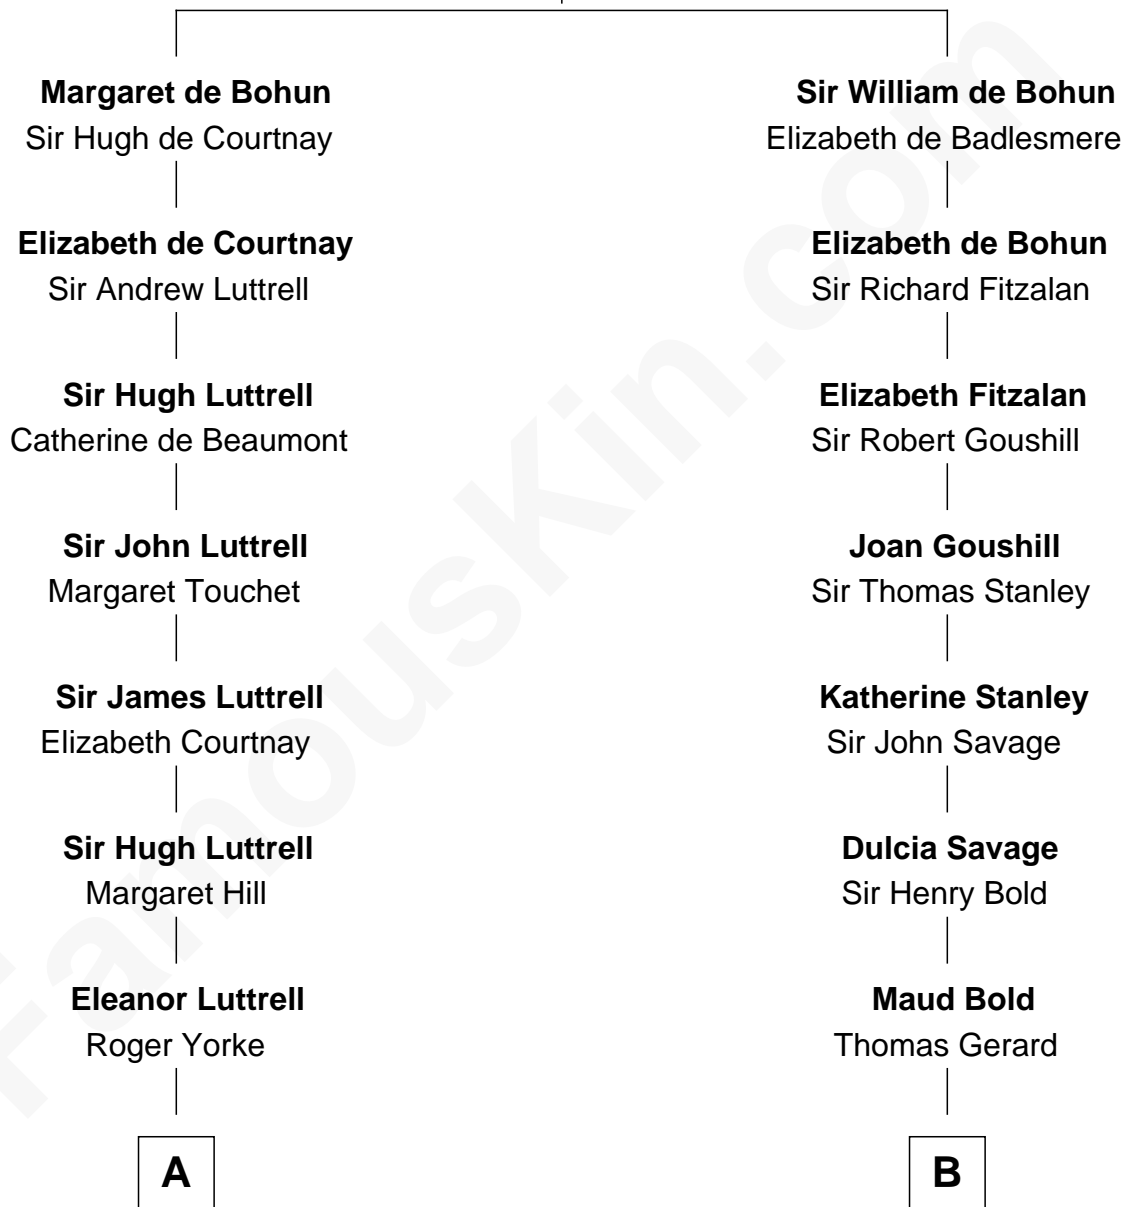

# FamousKin.com Relationship Chart of

**Dick Cheney**

*46th U.S. Vice-President*

13th cousin 7 times removed of

**Richard Henry Lee**

*Signer of the Declaration of Independence*

**Humphrey de Bohun**

Elizabeth Plantagenet

**C**

—  
**Samuel Fletcher Cheney**

Ella A. Phillips

—  
**Thomas Herbert Cheney**

Margaret E. Tyler

—  
**Richard Herbert Cheney**

Marge Lorraine Dickey

—  
**Dick Cheney**

*46th U.S. Vice-President*

FamousKin.com