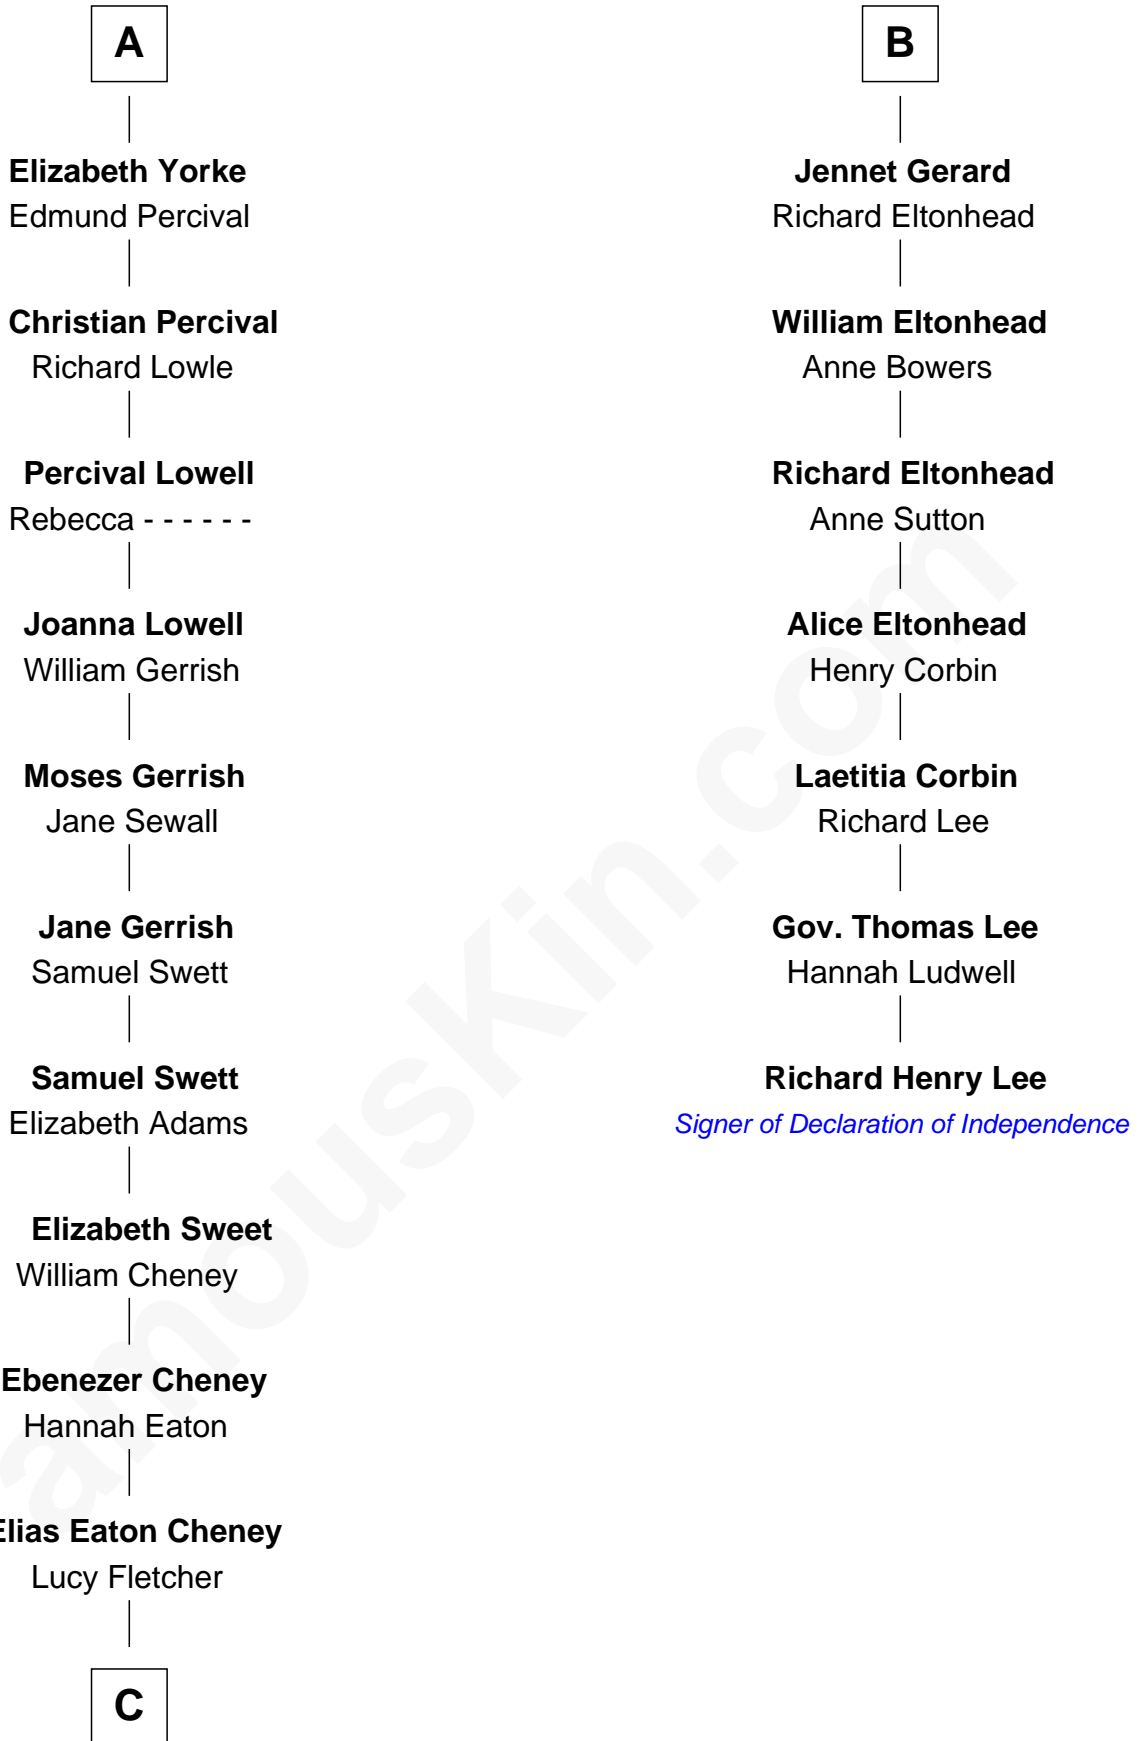

# FamousKin.com Relationship Chart of

**Dick Cheney**

*46th U.S. Vice-President*

13th cousin 7 times removed of

**Richard Henry Lee**

*Signer of the Declaration of Independence*

**Humphrey de Bohun**

Elizabeth Plantagenet

**C**

—  
**Samuel Fletcher Cheney**

Ella A. Phillips

—  
**Thomas Herbert Cheney**

Margaret E. Tyler

—  
**Richard Herbert Cheney**

Marge Lorraine Dickey

—  
**Dick Cheney**

*46th U.S. Vice-President*

FamousKin.com