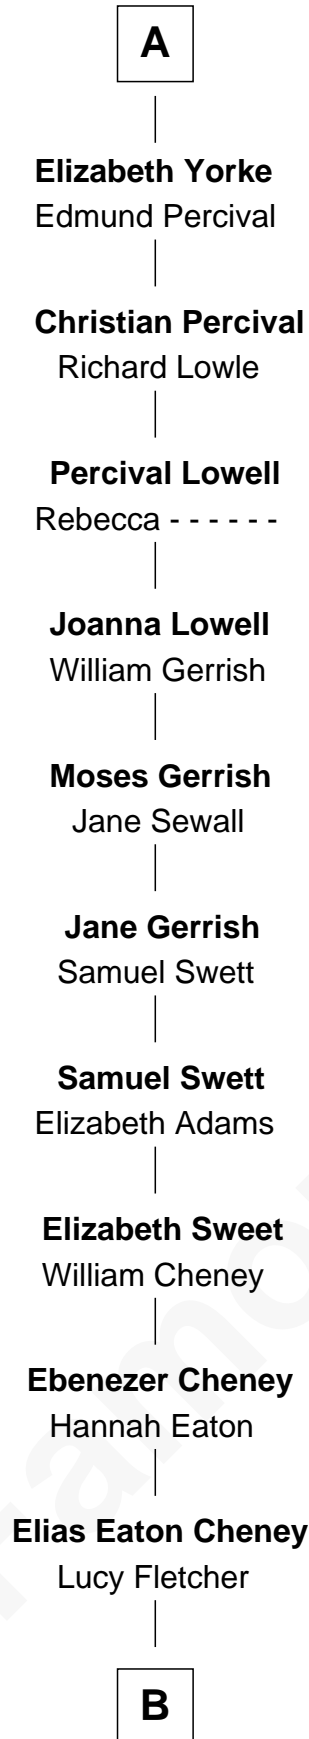

FamousKin.com Relationship Chart of

Dick Cheney

46th U.S. Vice-President

7th cousin 13 times removed of

Anne Boleyn

2nd Wife of King Henry VIII

Humphrey de Bohun

Elizabeth Plantagenet

B

—
Samuel Fletcher Cheney

Ella A. Phillips

—
Thomas Herbert Cheney

Margaret E. Tyler

—
Richard Herbert Cheney

Marge Lorraine Dickey

—
Dick Cheney