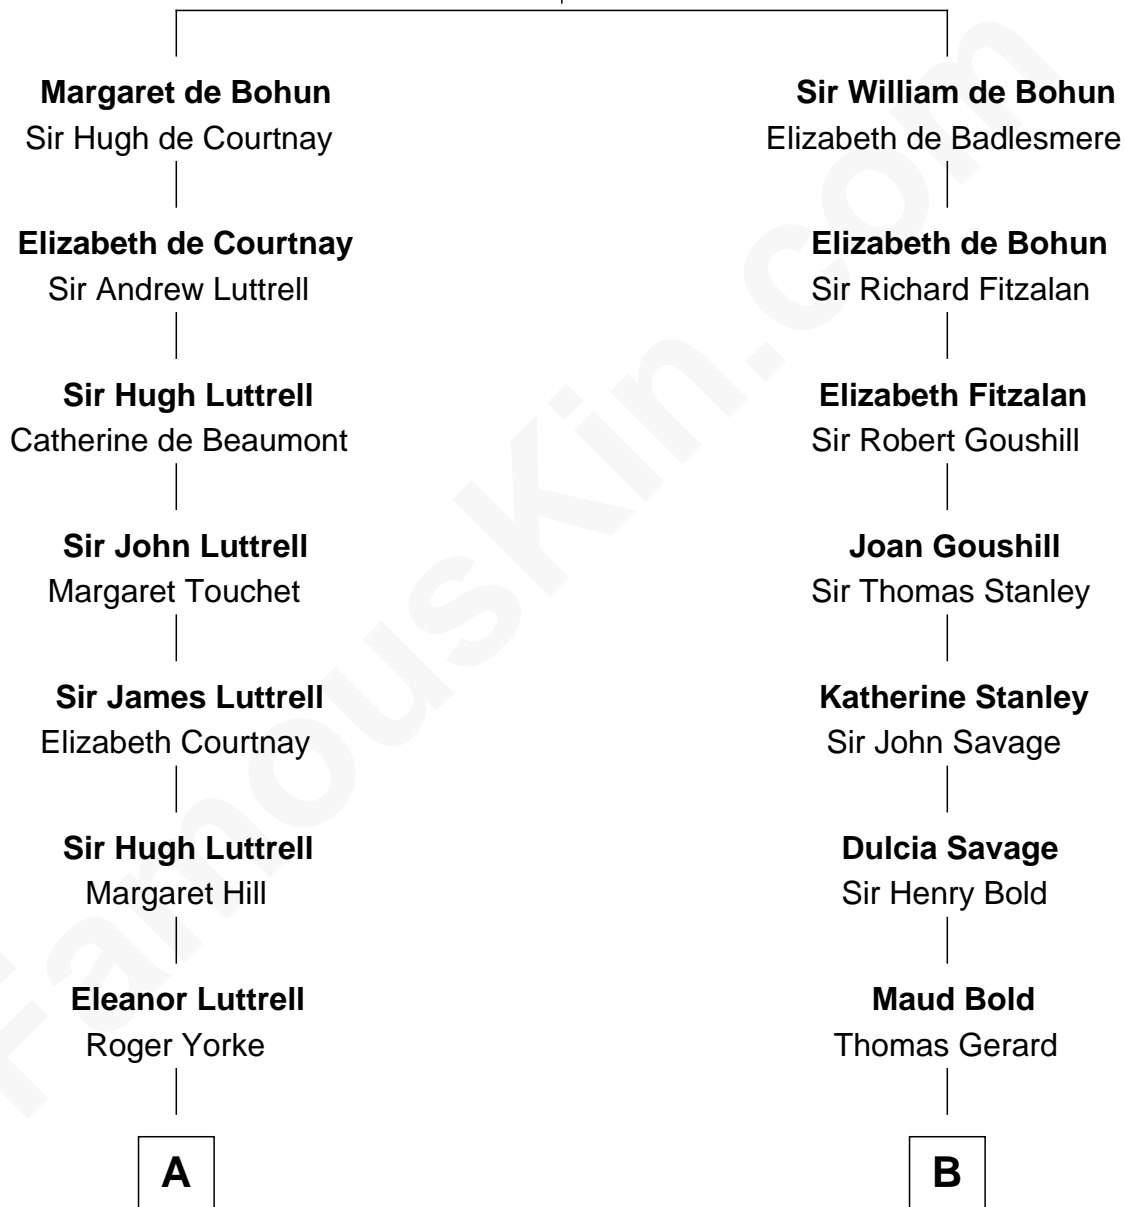

FamousKin.com Relationship Chart of

Dick Cheney

46th U.S. Vice-President

13th cousin 7 times removed of

Francis Lightfoot Lee

Signer of the Declaration of Independence

Humphrey de Bohun
Elizabeth Plantagenet

C

—
Samuel Fletcher Cheney

Ella A. Phillips

—
Thomas Herbert Cheney

Margaret E. Tyler

—
Richard Herbert Cheney

Marge Lorraine Dickey

—
Dick Cheney

46th U.S. Vice-President

FamousKin.com