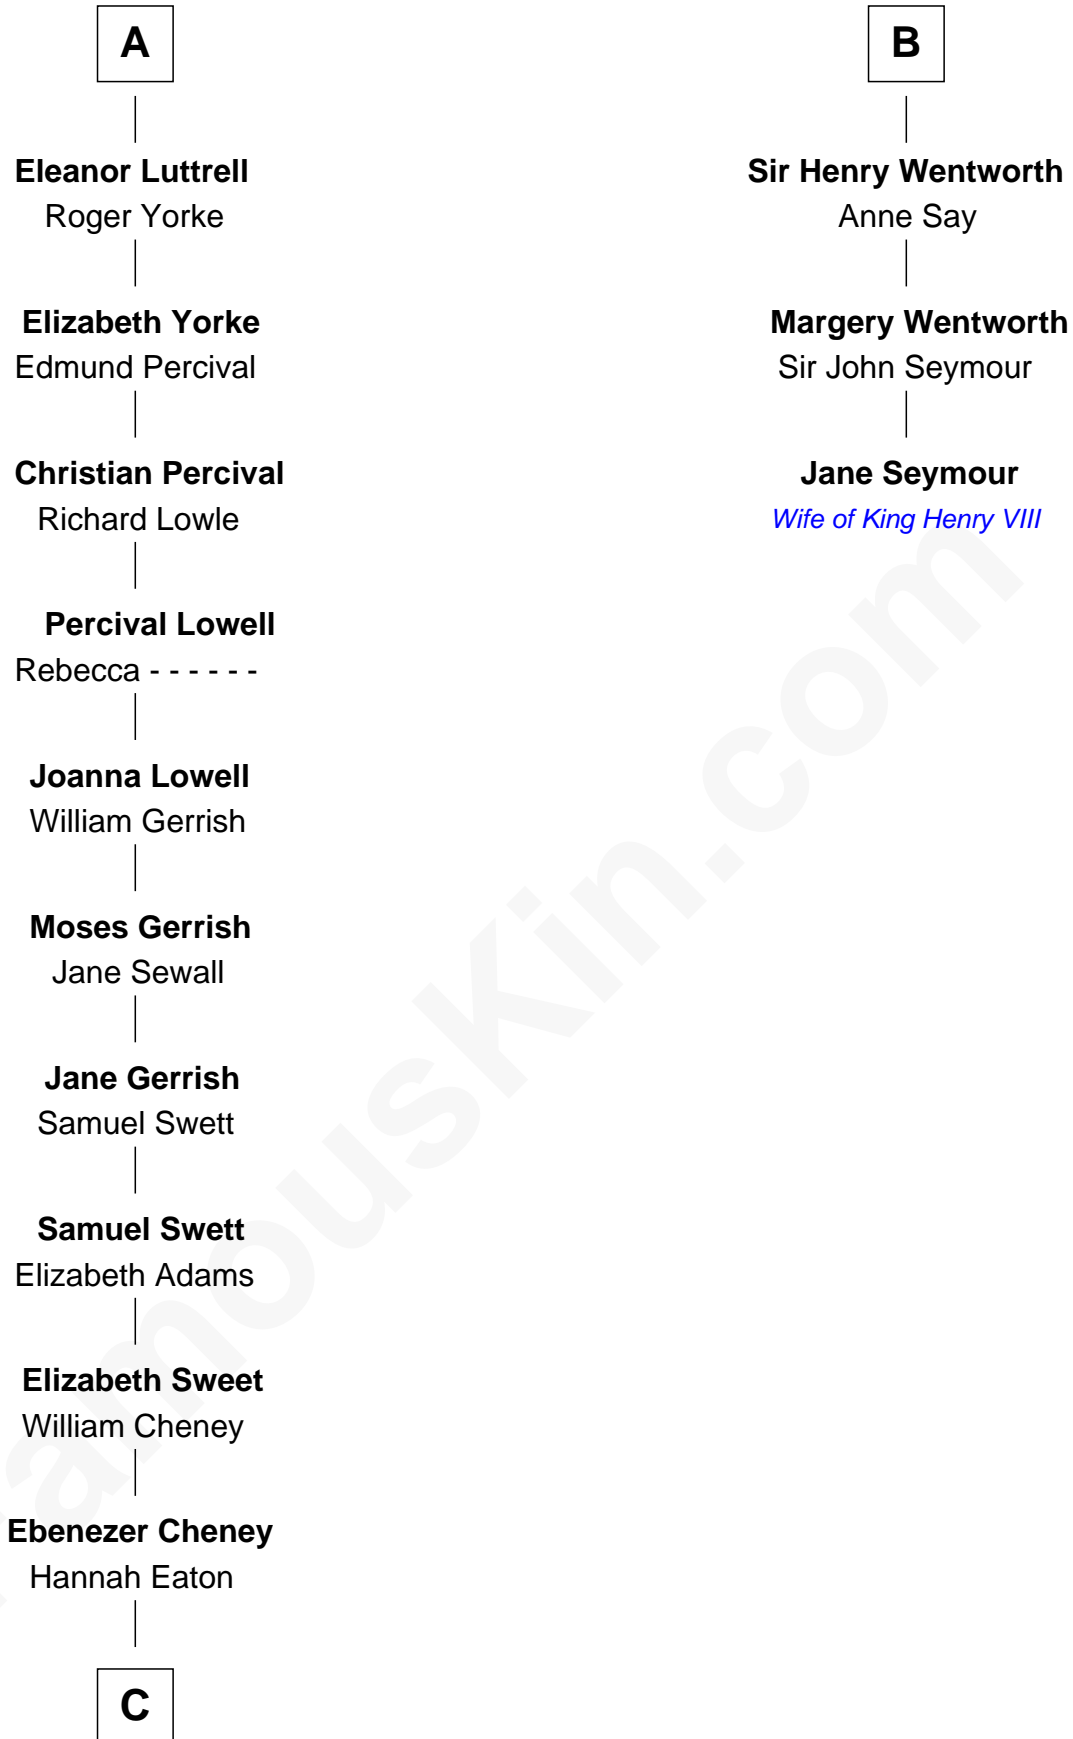

FamousKin.com Relationship Chart of

Dick Cheney

46th U.S. Vice-President

9th cousin 12 times removed of

Jane Seymour

3rd Wife of King Henry VIII

C

—
Elias Eaton Cheney

Lucy Fletcher

—
Samuel Fletcher Cheney

Ella A. Phillips

—
Thomas Herbert Cheney

Margaret E. Tyler

—
Richard Herbert Cheney

Marge Lorraine Dickey

—
Dick Cheney

46th U.S. Vice-President

FamousKin.com