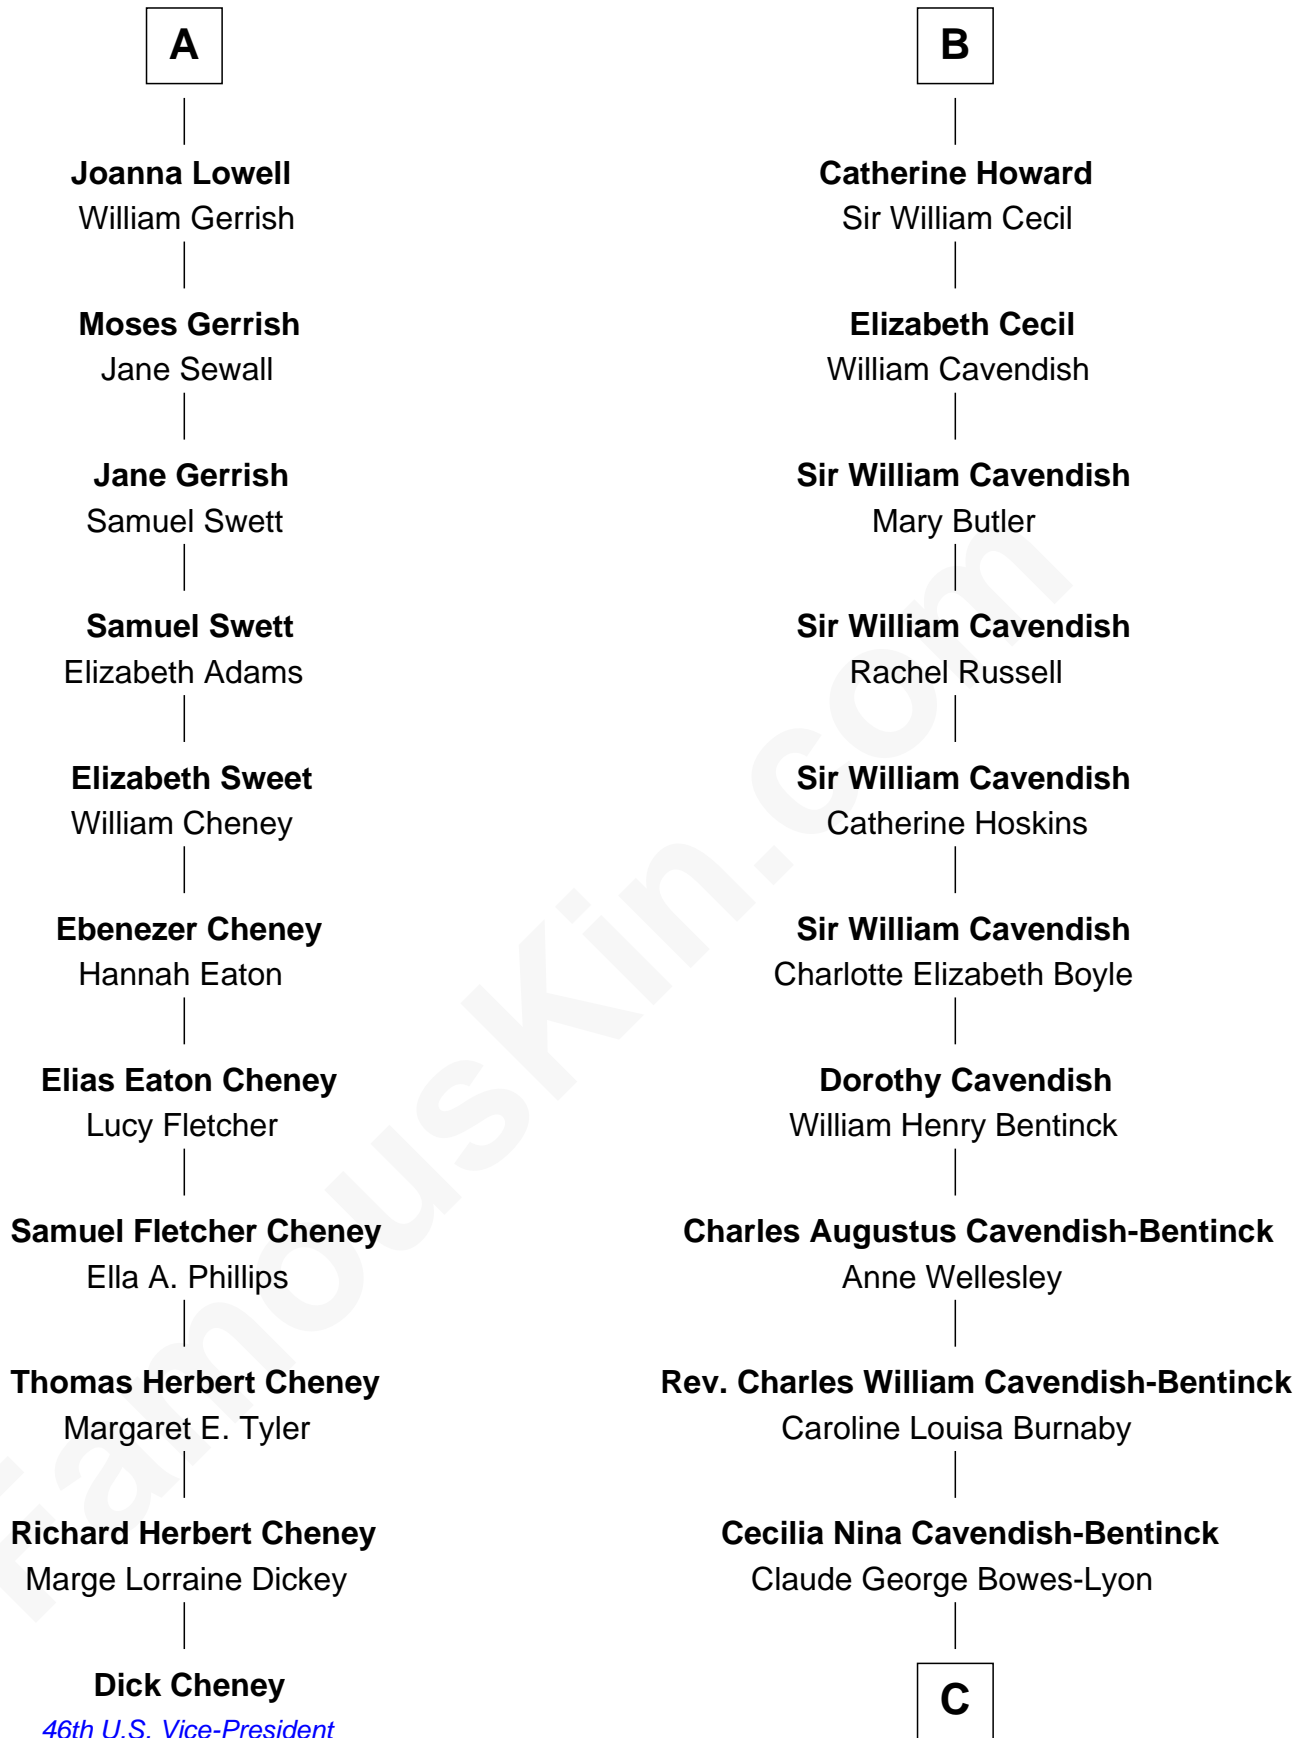

# FamousKin.com Relationship Chart of

**Dick Cheney**

*46th U.S. Vice-President*

17th cousin 1 time removed of

**Queen Elizabeth II**

*Queen of the United Kingdom*

C

**Elizabeth Bowes-Lyon**  
George VI, King of the United Kingdom

**Queen Elizabeth II**  
*Queen of the United Kingdom*

FamousKin.com

Elizabeth II photo by [Eric Draper](#)