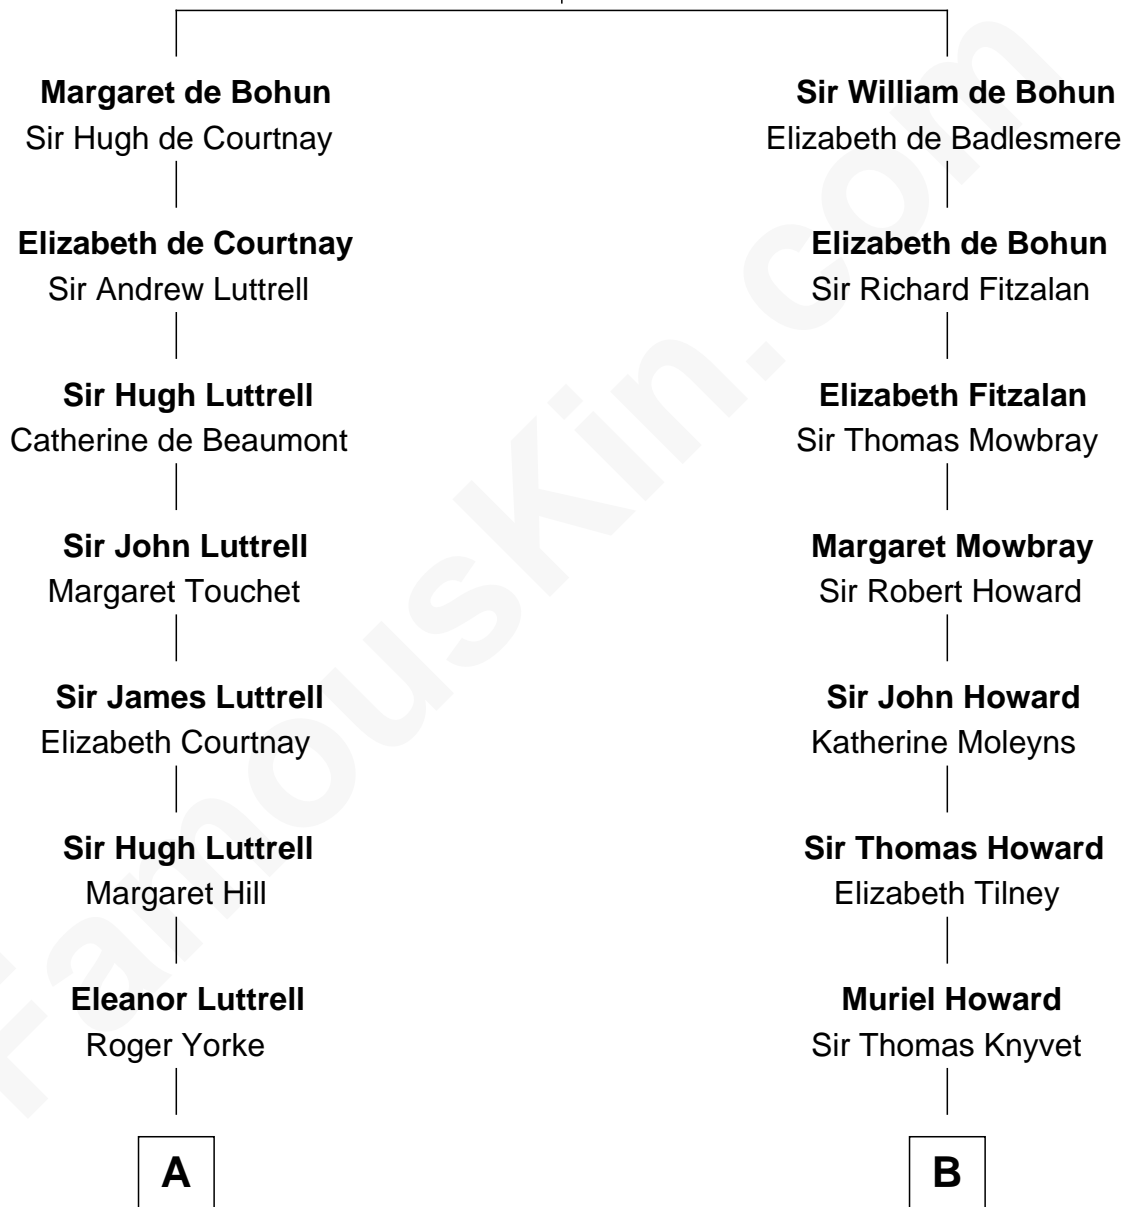

FamousKin.com Relationship Chart of

Dick Cheney

46th U.S. Vice-President

20th cousin of

Tilda Swinton

Movie Actress

Humphrey de Bohun
Elizabeth Plantagenet

C

Samuel Fletcher Cheney

Ella A. Phillips

Thomas Herbert Cheney

Margaret E. Tyler

Richard Herbert Cheney

Marge Lorraine Dickey

Dick Cheney

46th U.S. Vice-President

D

Gertrude Clare Fetherstonhaugh

Cecil George Herbert Alers-Hankey

Mariora Beatrice Evelyn Rochfort Alers-Hankey

Alan Henry Campbell Swinton

Sir John Swinton

Judith Balfour Killen

Tilda Swinton