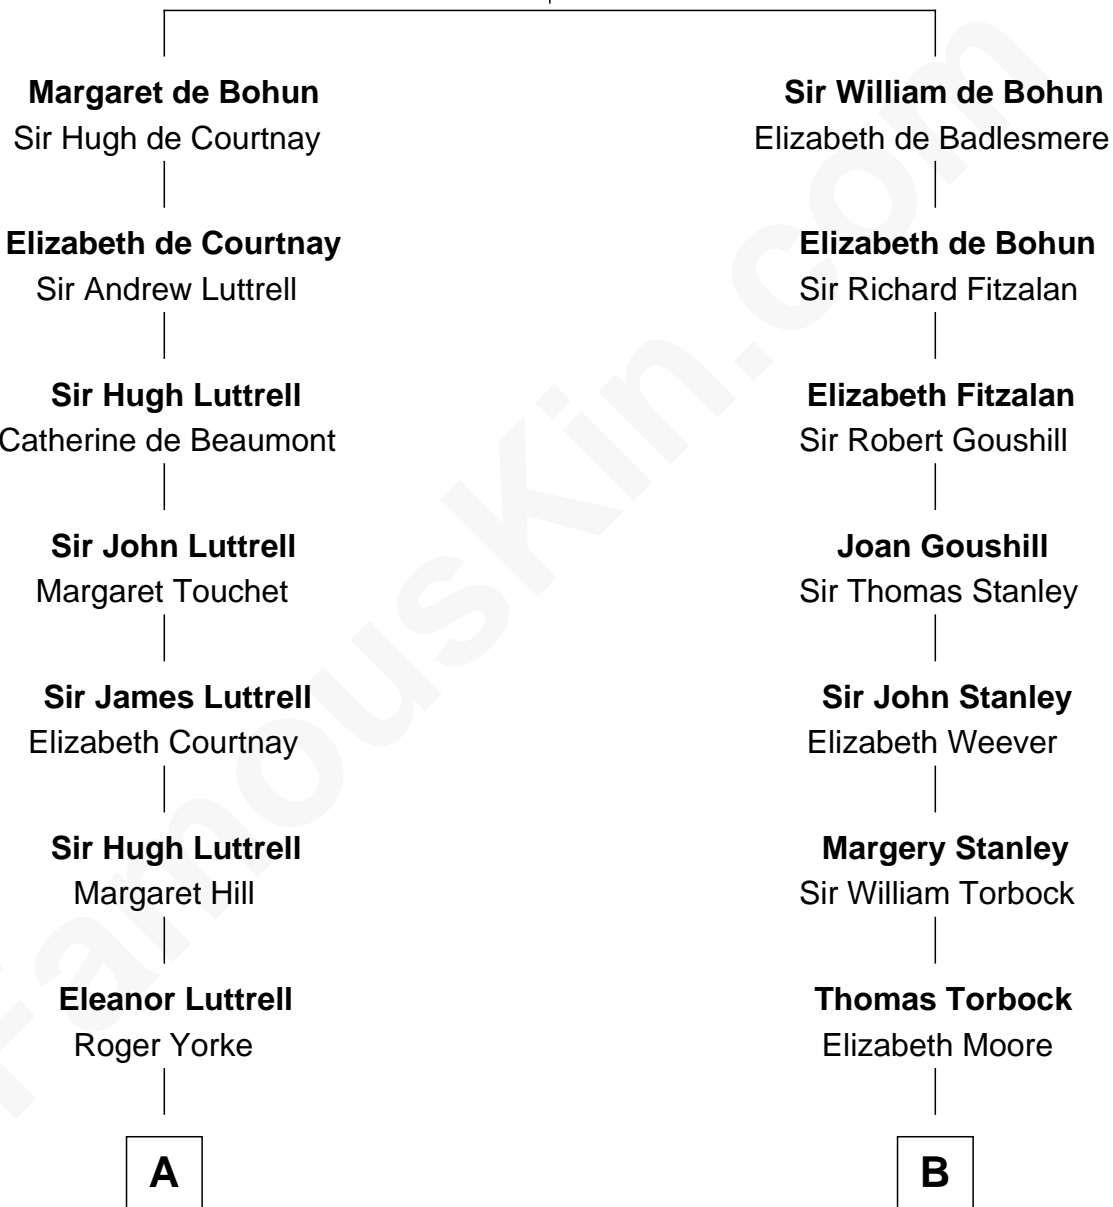

# FamousKin.com Relationship Chart of

**Dick Cheney**

*46th U.S. Vice-President*

15th cousin 5 times removed of

**Edward Lloyd V**

*13th Governor of Maryland*

**Humphrey de Bohun**

Elizabeth Plantagenet

**C**

—  
**Samuel Fletcher Cheney**

Ella A. Phillips

—  
**Thomas Herbert Cheney**

Margaret E. Tyler

—  
**Richard Herbert Cheney**

Marge Lorraine Dickey

—  
**Dick Cheney**

*46th U.S. Vice-President*

FamousKin.com