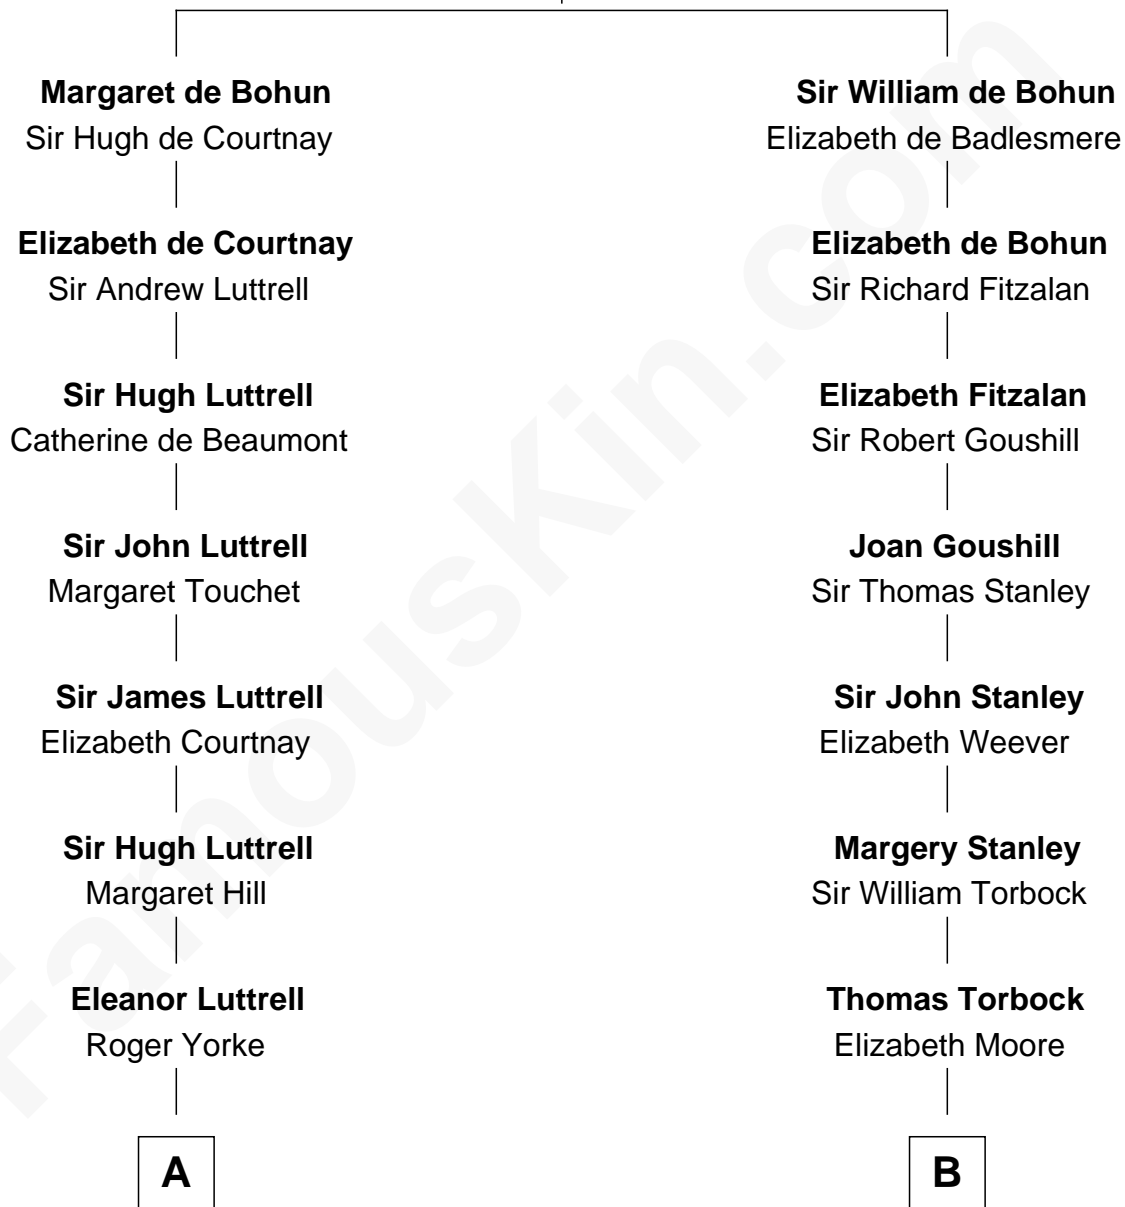

FamousKin.com Relationship Chart of

Dick Cheney

46th U.S. Vice-President

15th cousin 5 times removed of

Charles Goldsborough

16th Governor of Maryland

Humphrey de Bohun

Elizabeth Plantagenet

C

—
Samuel Fletcher Cheney

Ella A. Phillips

—
Thomas Herbert Cheney

Margaret E. Tyler

—
Richard Herbert Cheney

Marge Lorraine Dickey

—
Dick Cheney

46th U.S. Vice-President

FamousKin.com