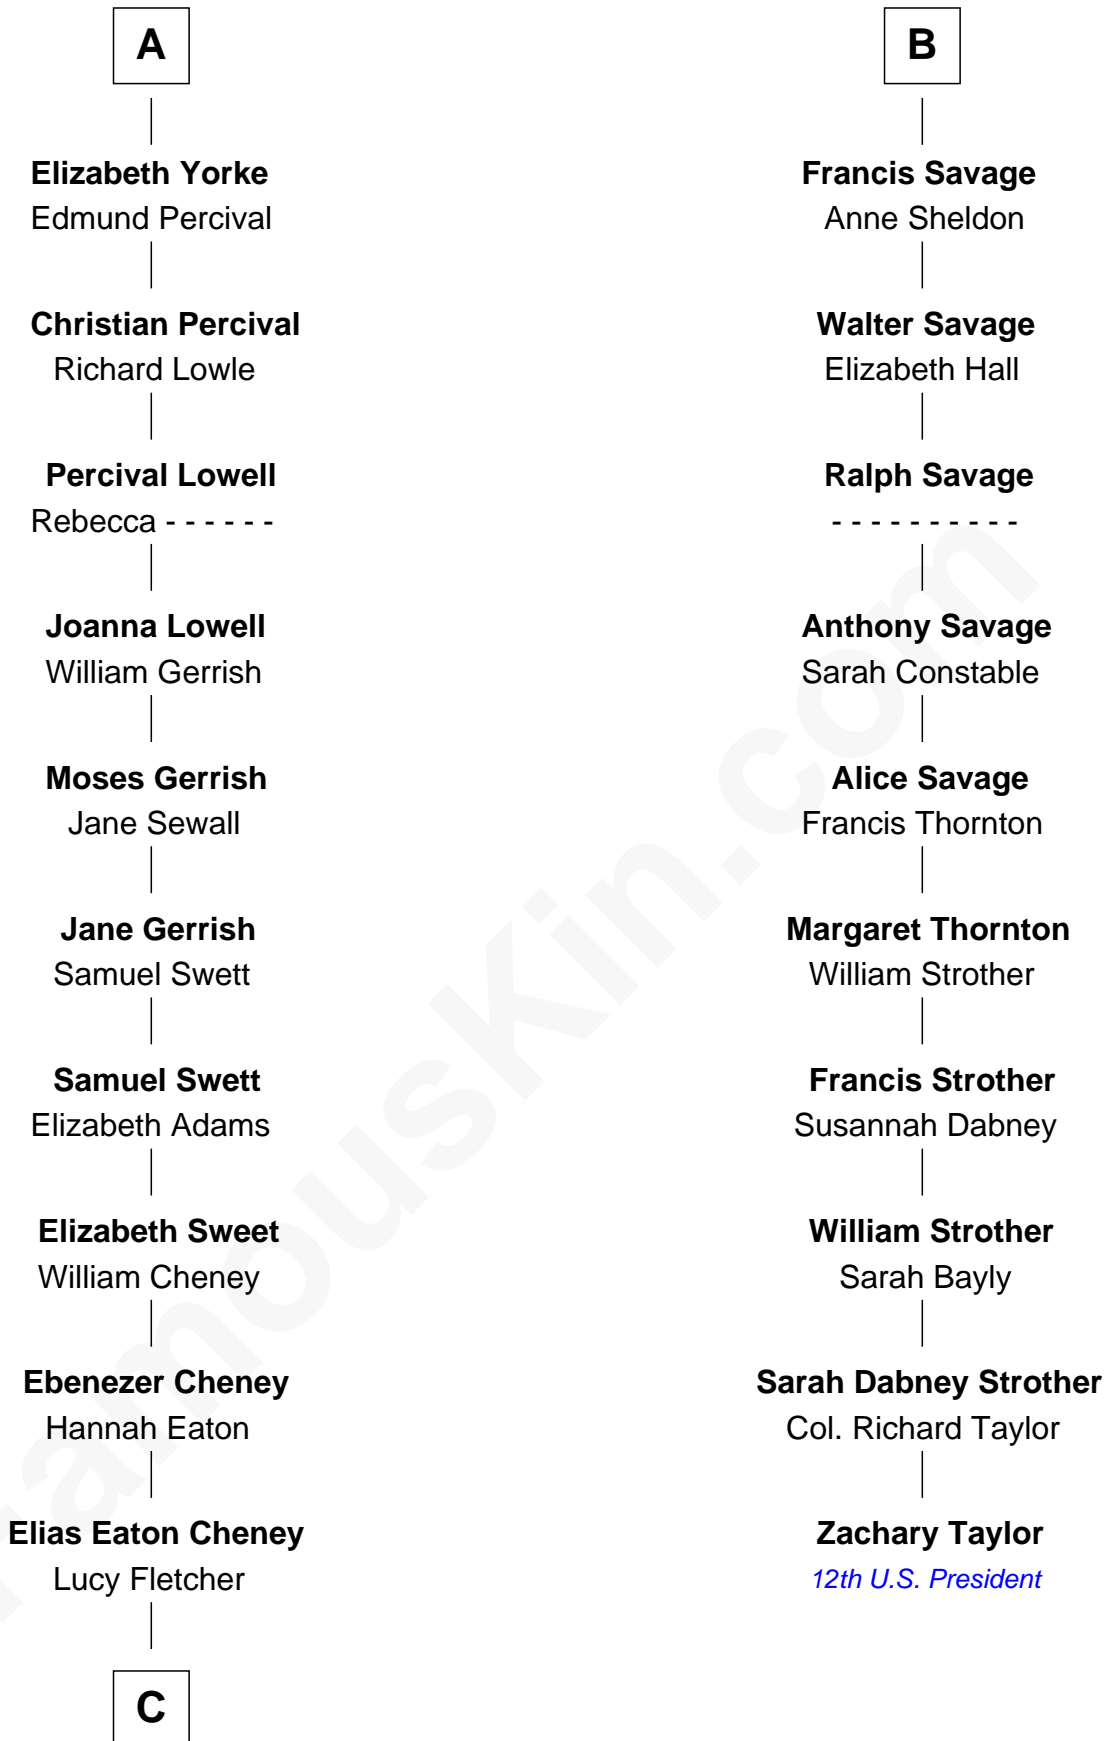

FamousKin.com Relationship Chart of

Dick Cheney

46th U.S. Vice-President

16th cousin 4 times removed of

Zachary Taylor

12th U.S. President

Humphrey de Bohun
Elizabeth Plantagenet

C

—
Samuel Fletcher Cheney

Ella A. Phillips

—
Thomas Herbert Cheney

Margaret E. Tyler

—
Richard Herbert Cheney

Marge Lorraine Dickey

—
Dick Cheney

46th U.S. Vice-President