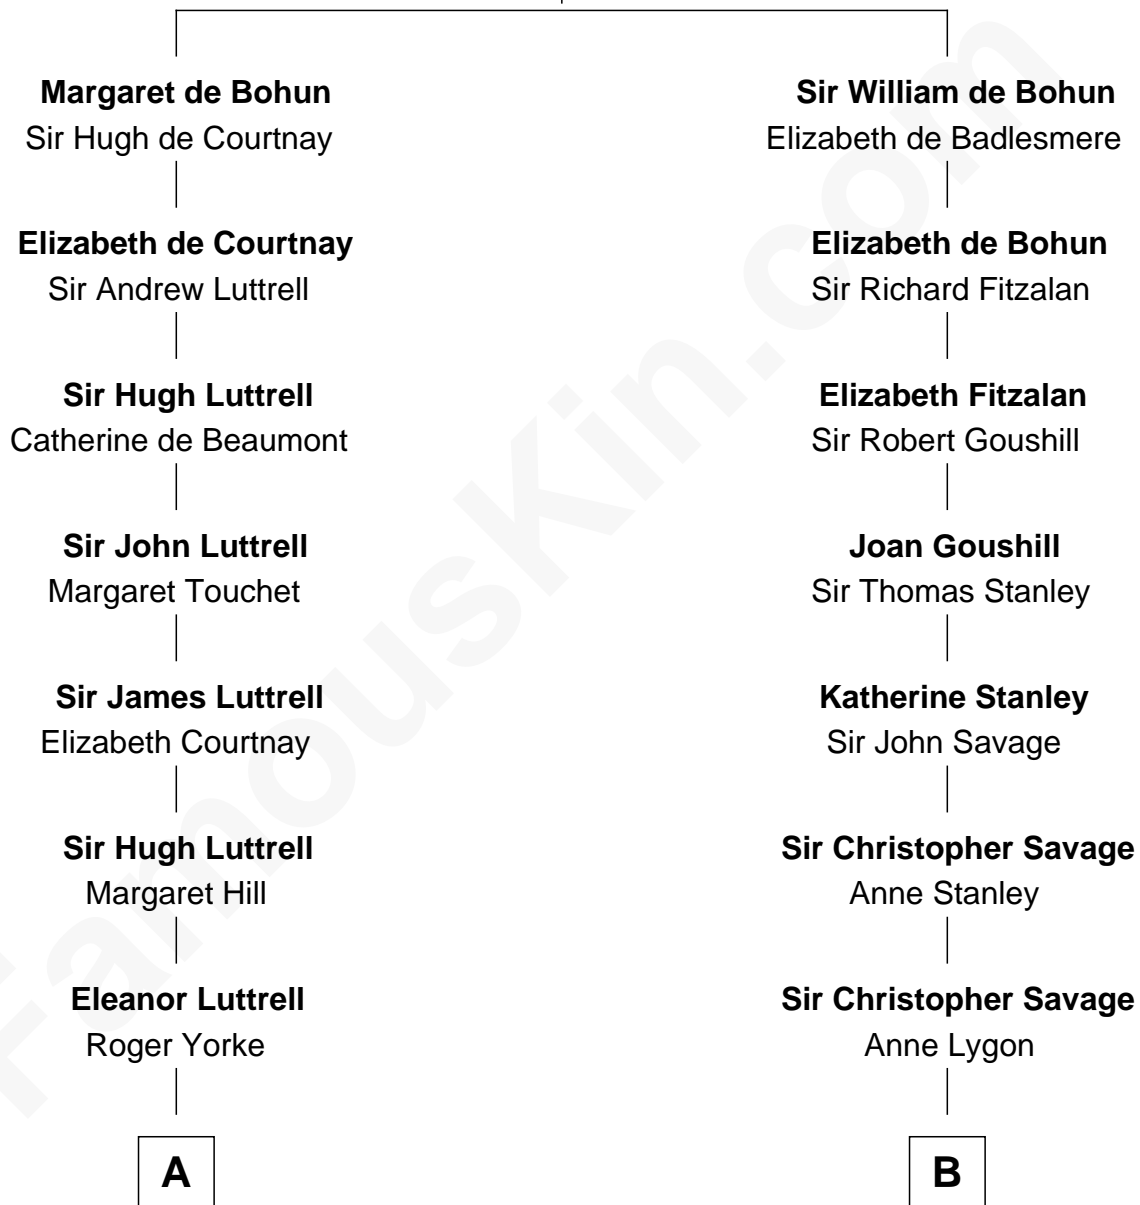

FamousKin.com Relationship Chart of

Dick Cheney

46th U.S. Vice-President

16th cousin 4 times removed of

Zachary Taylor

12th U.S. President

Humphrey de Bohun
Elizabeth Plantagenet

C

—
Samuel Fletcher Cheney

Ella A. Phillips

—
Thomas Herbert Cheney

Margaret E. Tyler

—
Richard Herbert Cheney

Marge Lorraine Dickey

—
Dick Cheney

46th U.S. Vice-President