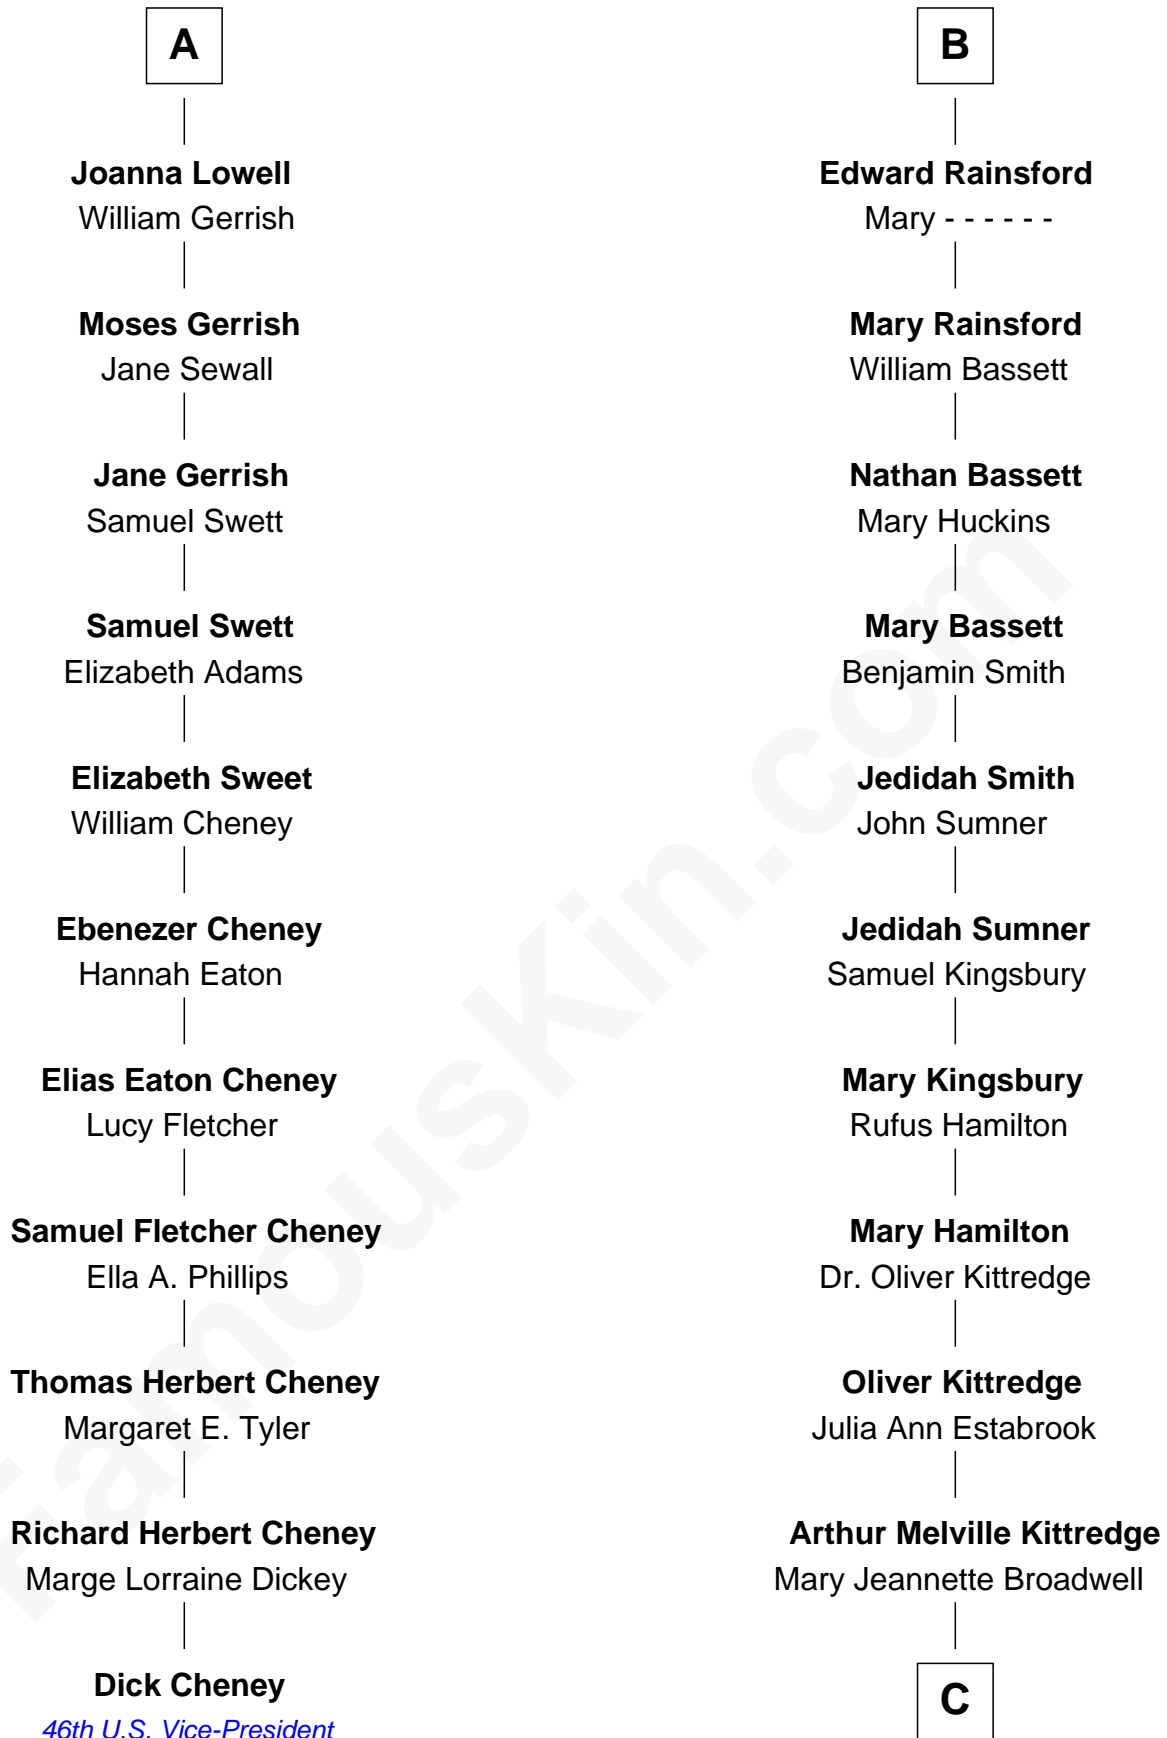

## Relationship Chart of

### Dick Cheney

46th U.S. Vice-President

17th cousin 1 time removed of

**Thomas J. Watson, Jr.**  
President and CEO of I.B.M.

C

|  
**Mary Jeannette Kittredge**

Thomas John Watson

|  
**Thomas J. Watson, Jr.**