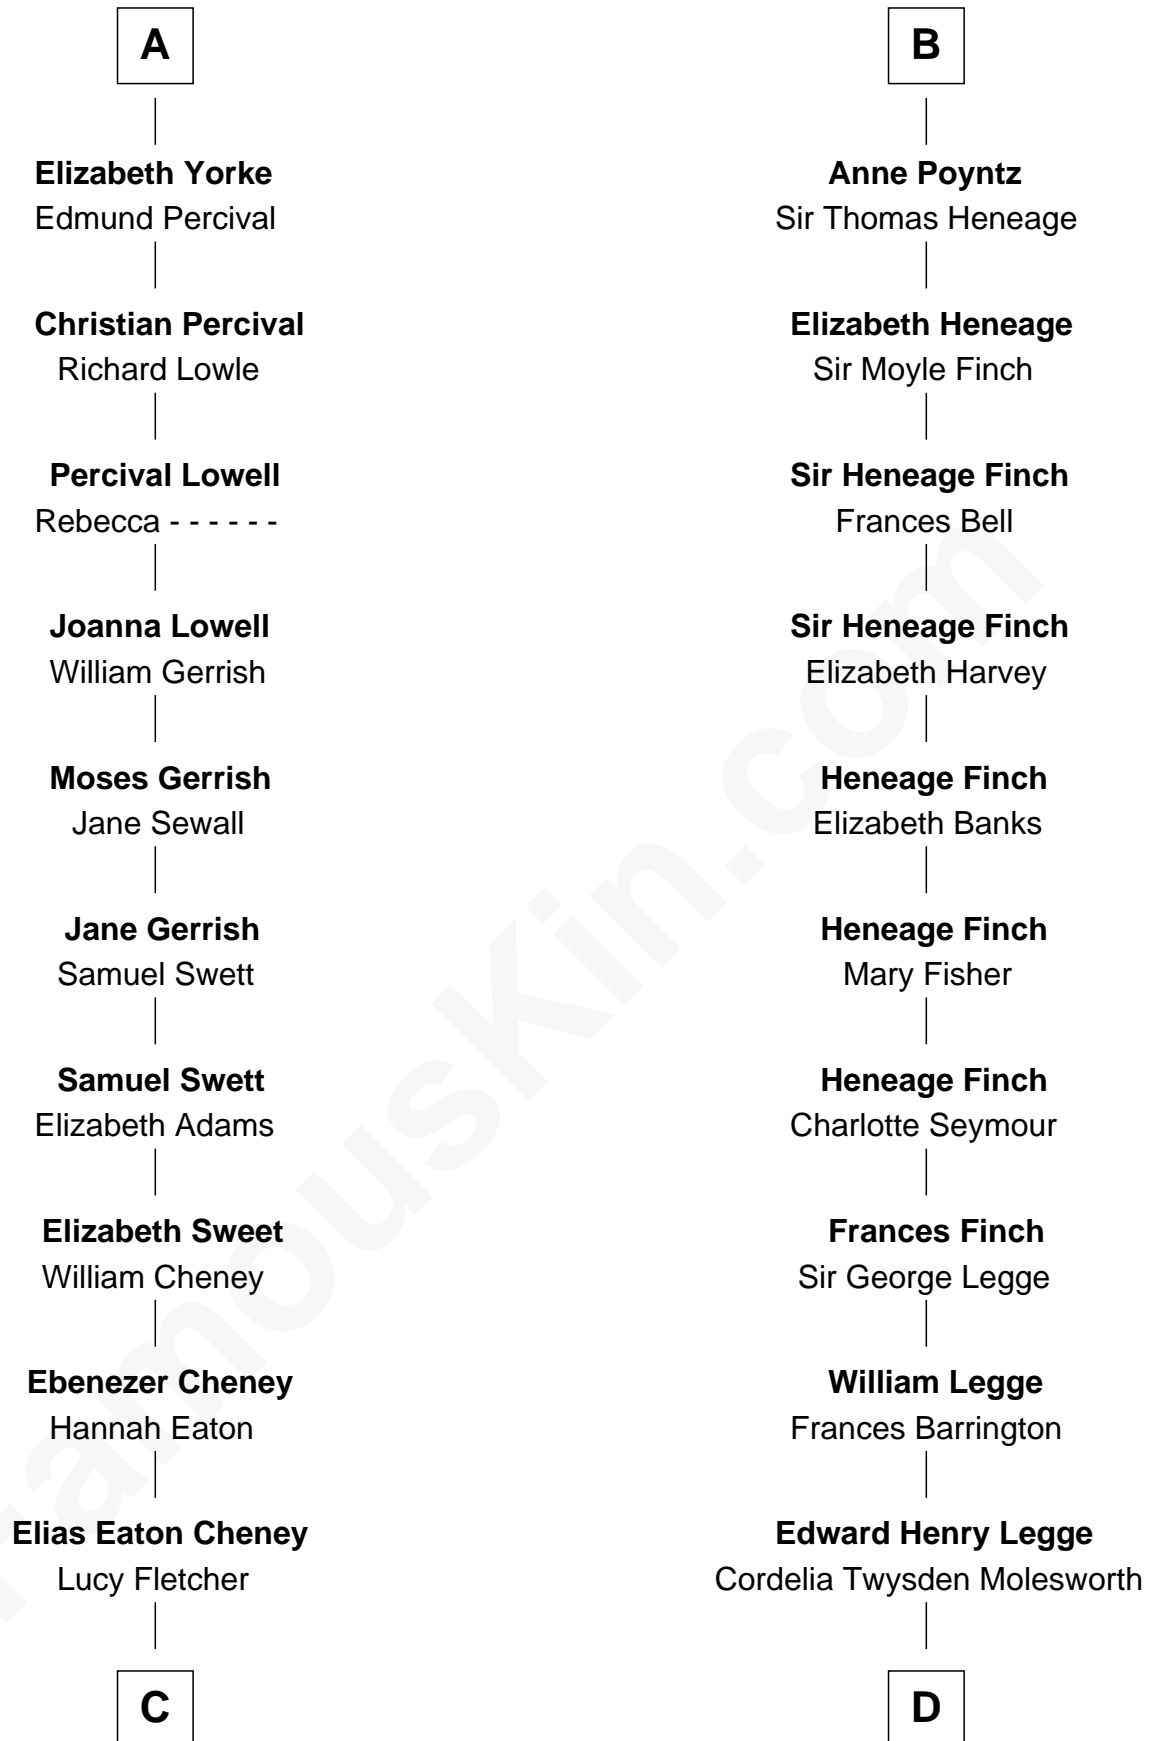

FamousKin.com Relationship Chart of

Dick Cheney

46th U.S. Vice-President

20th cousin of

Kit Harington

TV Actor - "Game of Thrones"

Humphrey de Bohun

Elizabeth Plantagenet

C

Samuel Fletcher Cheney

Ella A. Phillips

Thomas Herbert Cheney

Margaret E. Tyler

Richard Herbert Cheney

Marge Lorraine Dickey

Dick Cheney

46th U.S. Vice-President

D

Lois Marjorie Legge

Ernest Wriothesley Denny

Lavender Cecilia Denny

John Charles Dundas Harington

Sir David Richard Harington

Deborah Jane Catesby