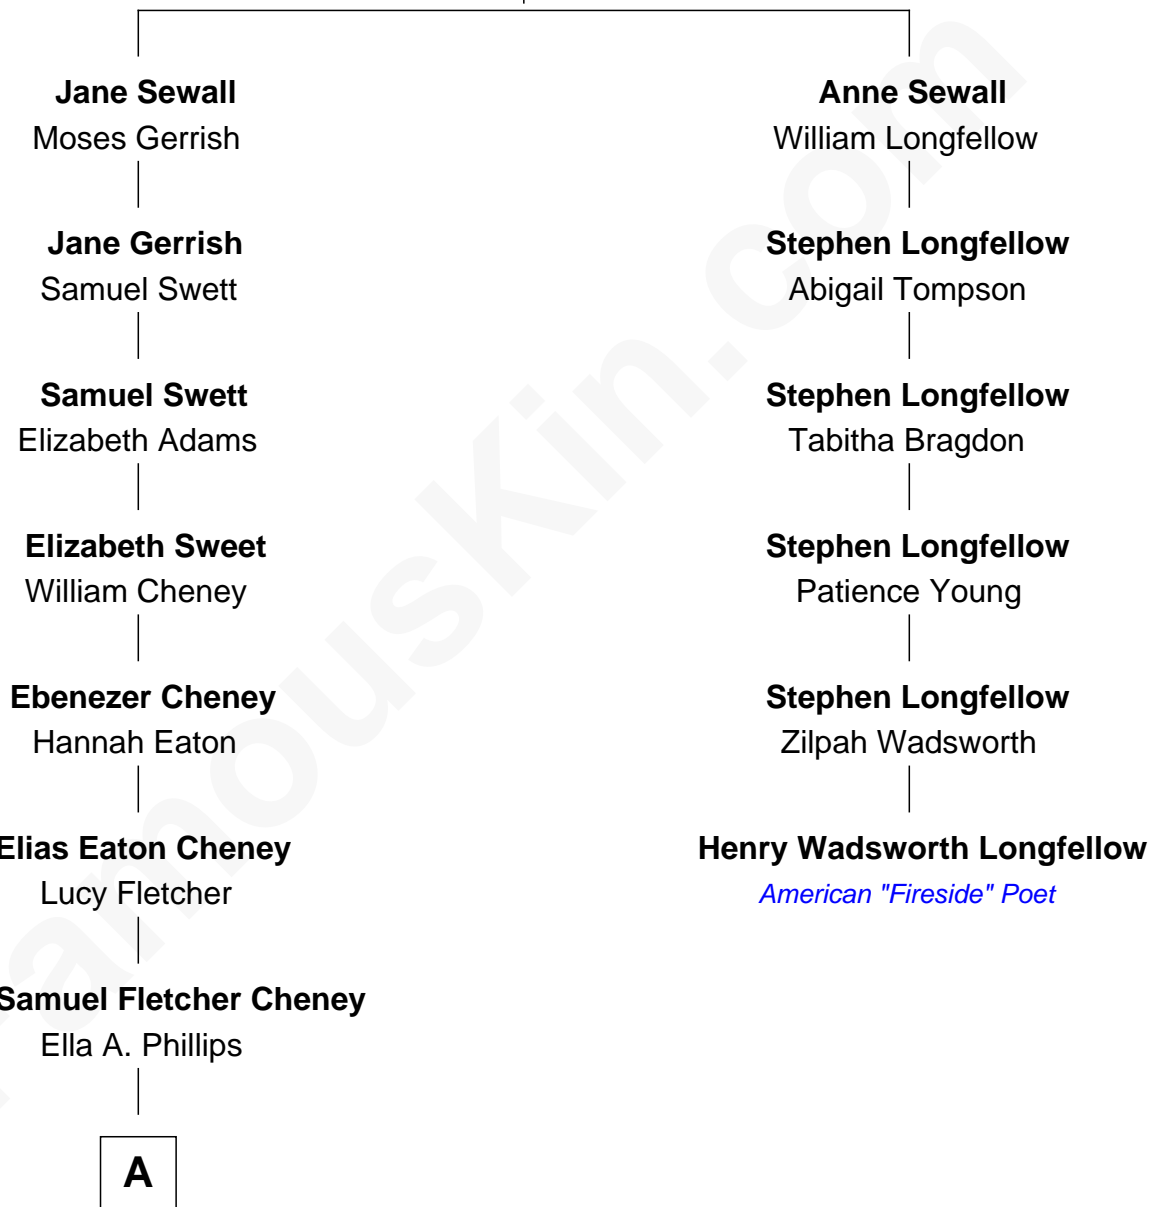

FamousKin.com Relationship Chart of

Dick Cheney

46th U.S. Vice-President

5th cousin 4 times removed of

Henry Wadsworth Longfellow

American "Fireside" Poet

Henry Sewall

Jane Dummer

A

—
Thomas Herbert Cheney

Margaret E. Tyler

—
Richard Herbert Cheney

Marge Lorraine Dickey

—
Dick Cheney

46th U.S. Vice-President

FamousKin.com