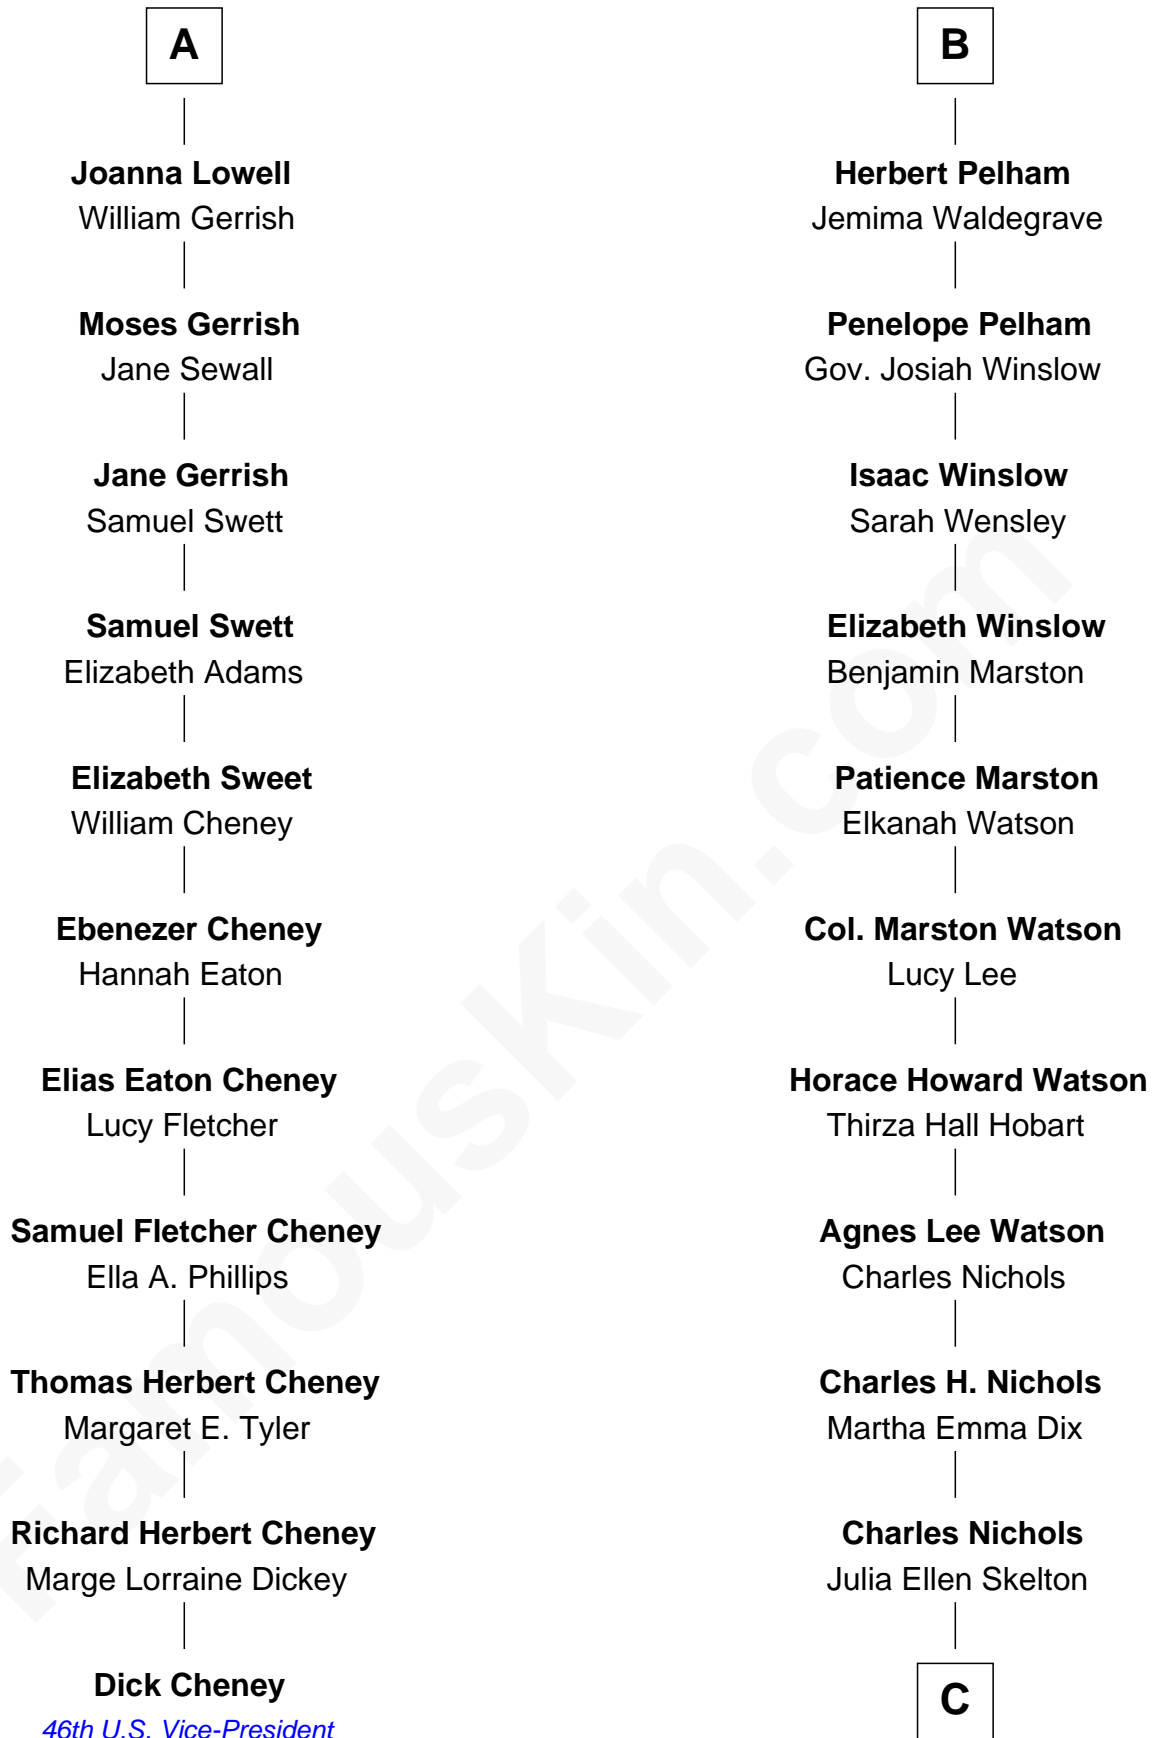

FamousKin.com Relationship Chart of

Dick Cheney

46th U.S. Vice-President

17th cousin 2 times removed of

John Cena

Movie Actor and WWE Pro Wrestler

Sir Walter Hungerford

Katherine Peverell

Elizabeth Hungerford

Sir Philip Courtenay

Elizabeth Courtnay

Sir James Luttrell

Sir Hugh Luttrell

Margaret Hill

Eleanor Luttrell

Roger Yorke

Margaret Botreaux

Katherine Hungerford

Sir Richard West

Sir Thomas West

Eleanor Copley

Sir George West

Elizabeth Morton

Sir William West

Elizabeth Strange

Sir Thomas West

Anne Knollys

Penelope West

Herbert Pelham

B

C

Natalie Nichols