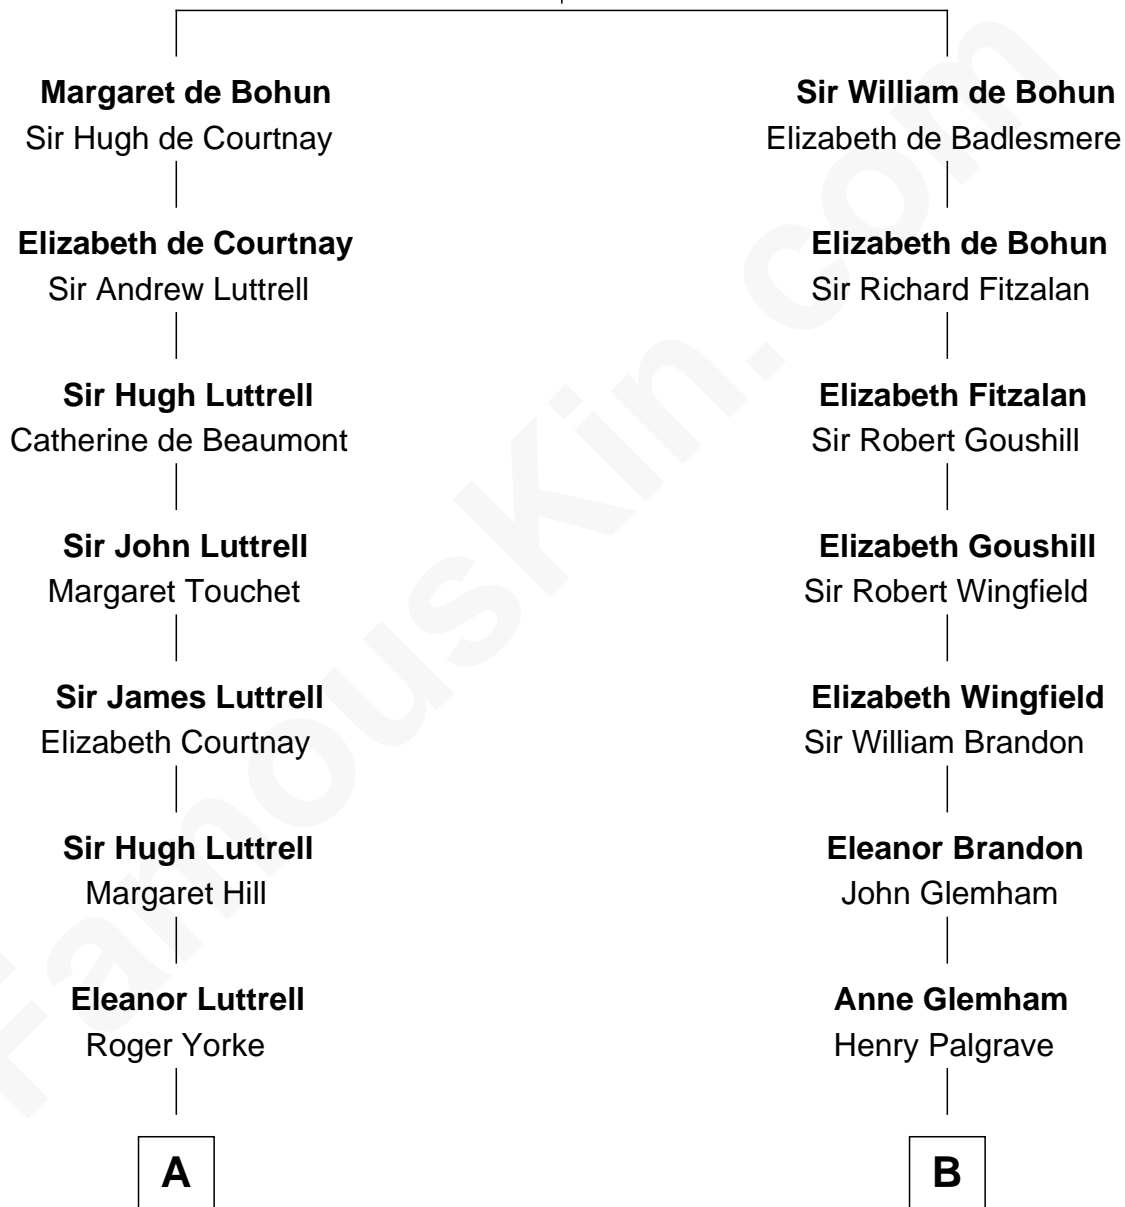

FamousKin.com Relationship Chart of

Dick Cheney

46th U.S. Vice-President

17th cousin 3 times removed of

J. A. Folger

Founder of Folger Coffee Company

Humphrey de Bohun
Elizabeth Plantagenet

C

—
Samuel Fletcher Cheney

Ella A. Phillips

—
Thomas Herbert Cheney

Margaret E. Tyler

—
Richard Herbert Cheney

Marge Lorraine Dickey

—
Dick Cheney

46th U.S. Vice-President