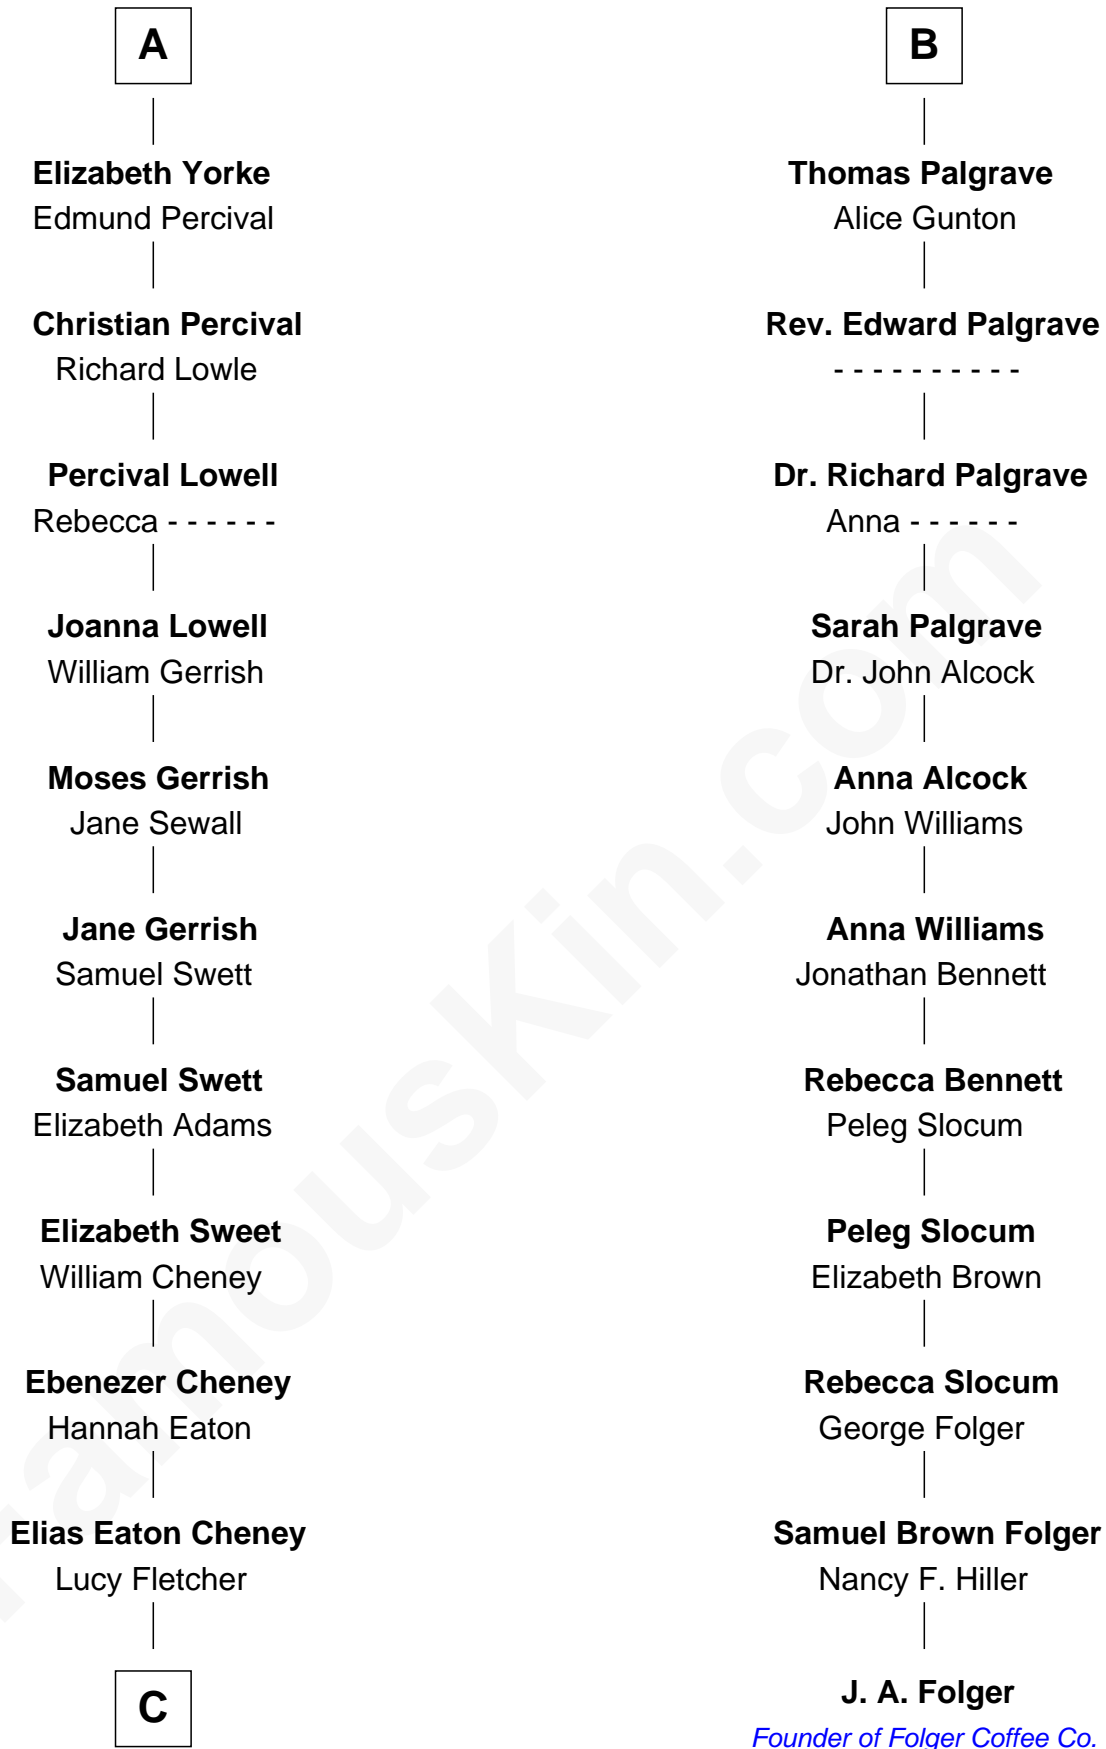

FamousKin.com Relationship Chart of

Dick Cheney

46th U.S. Vice-President

17th cousin 3 times removed of

J. A. Folger

Founder of Folger Coffee Company

Humphrey de Bohun
Elizabeth Plantagenet

C

—
Samuel Fletcher Cheney

Ella A. Phillips

—
Thomas Herbert Cheney

Margaret E. Tyler

—
Richard Herbert Cheney

Marge Lorraine Dickey

—
Dick Cheney

46th U.S. Vice-President