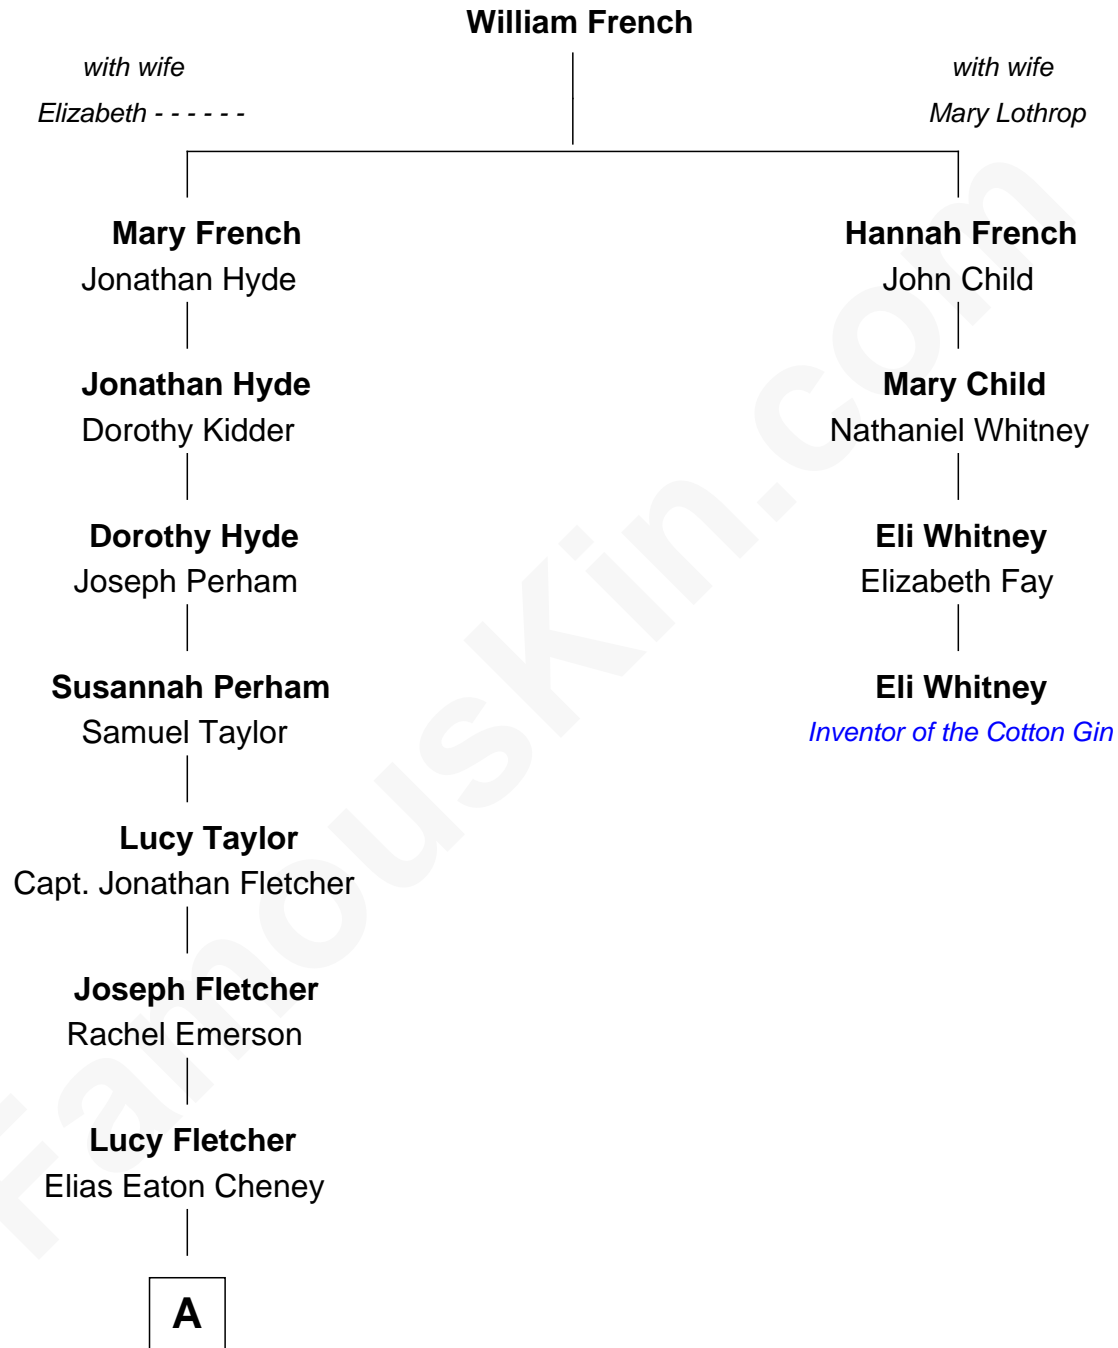

FamousKin.com Relationship Chart of

Dick Cheney

46th U.S. Vice-President

3rd cousin 7 times removed of

Eli Whitney

Inventor of the Cotton Gin

A

—
Samuel Fletcher Cheney

Ella A. Phillips

—
Thomas Herbert Cheney

Margaret E. Tyler

—
Richard Herbert Cheney

Marge Lorraine Dickey

—
Dick Cheney

46th U.S. Vice-President

FamousKin.com