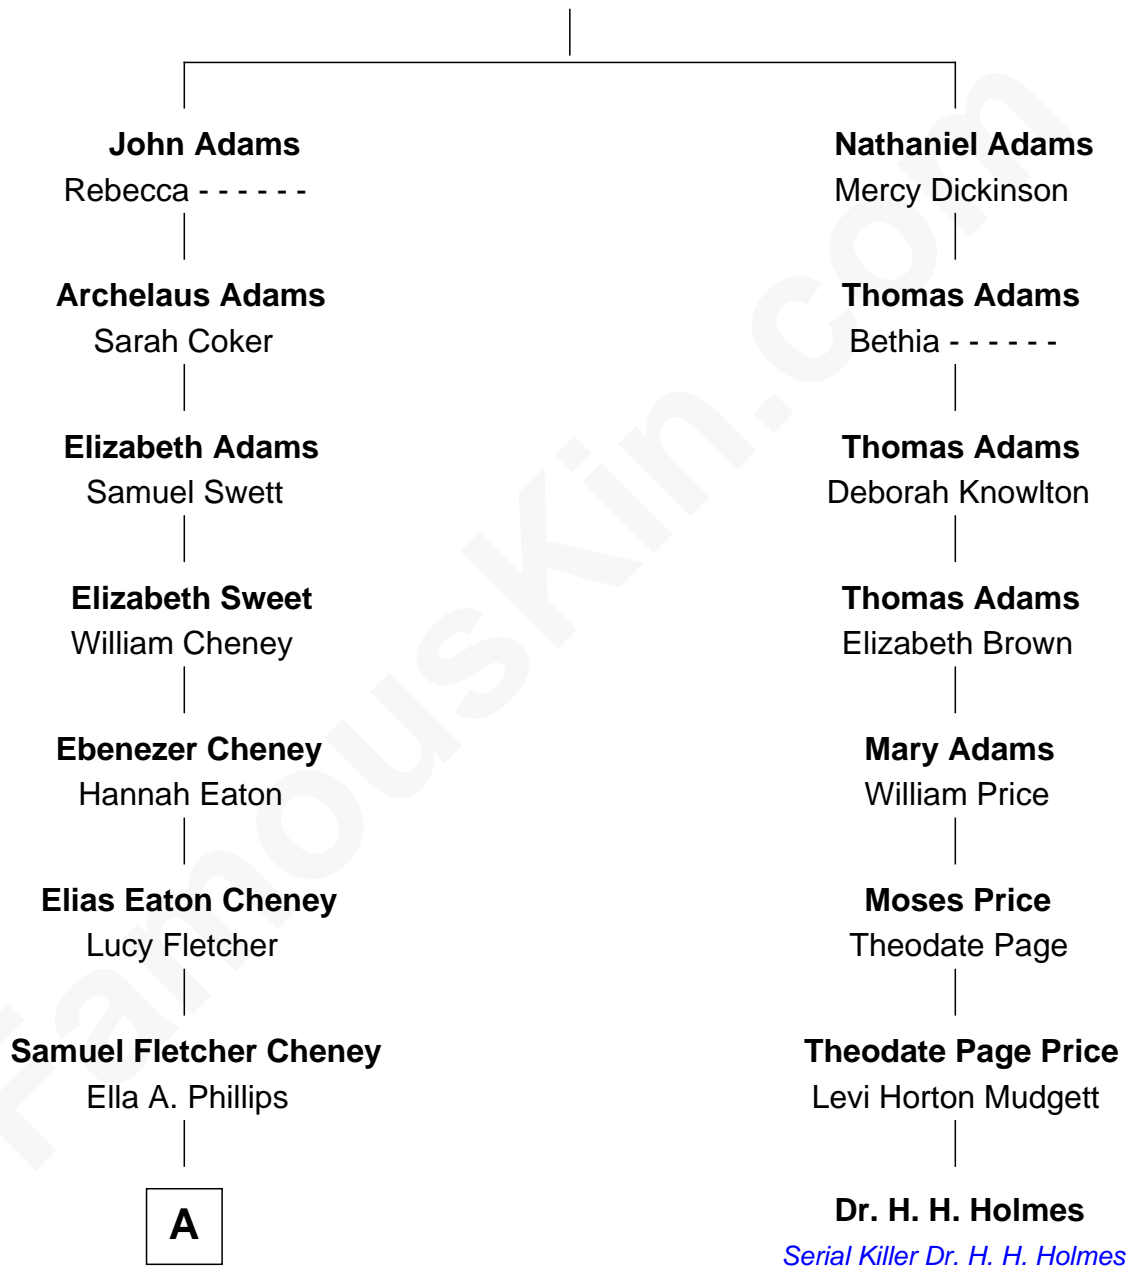

# FamousKin.com Relationship Chart of

**Dick Cheney**

46th U.S. Vice-President

7th cousin 2 times removed of

**Dr. H. H. Holmes**

Serial Killer aka "Devil in the White City"

**William Adams**

**A**

—  
**Thomas Herbert Cheney**

Margaret E. Tyler

—  
**Richard Herbert Cheney**

Marge Lorraine Dickey

—  
**Dick Cheney**

*46th U.S. Vice-President*

FamousKin.com