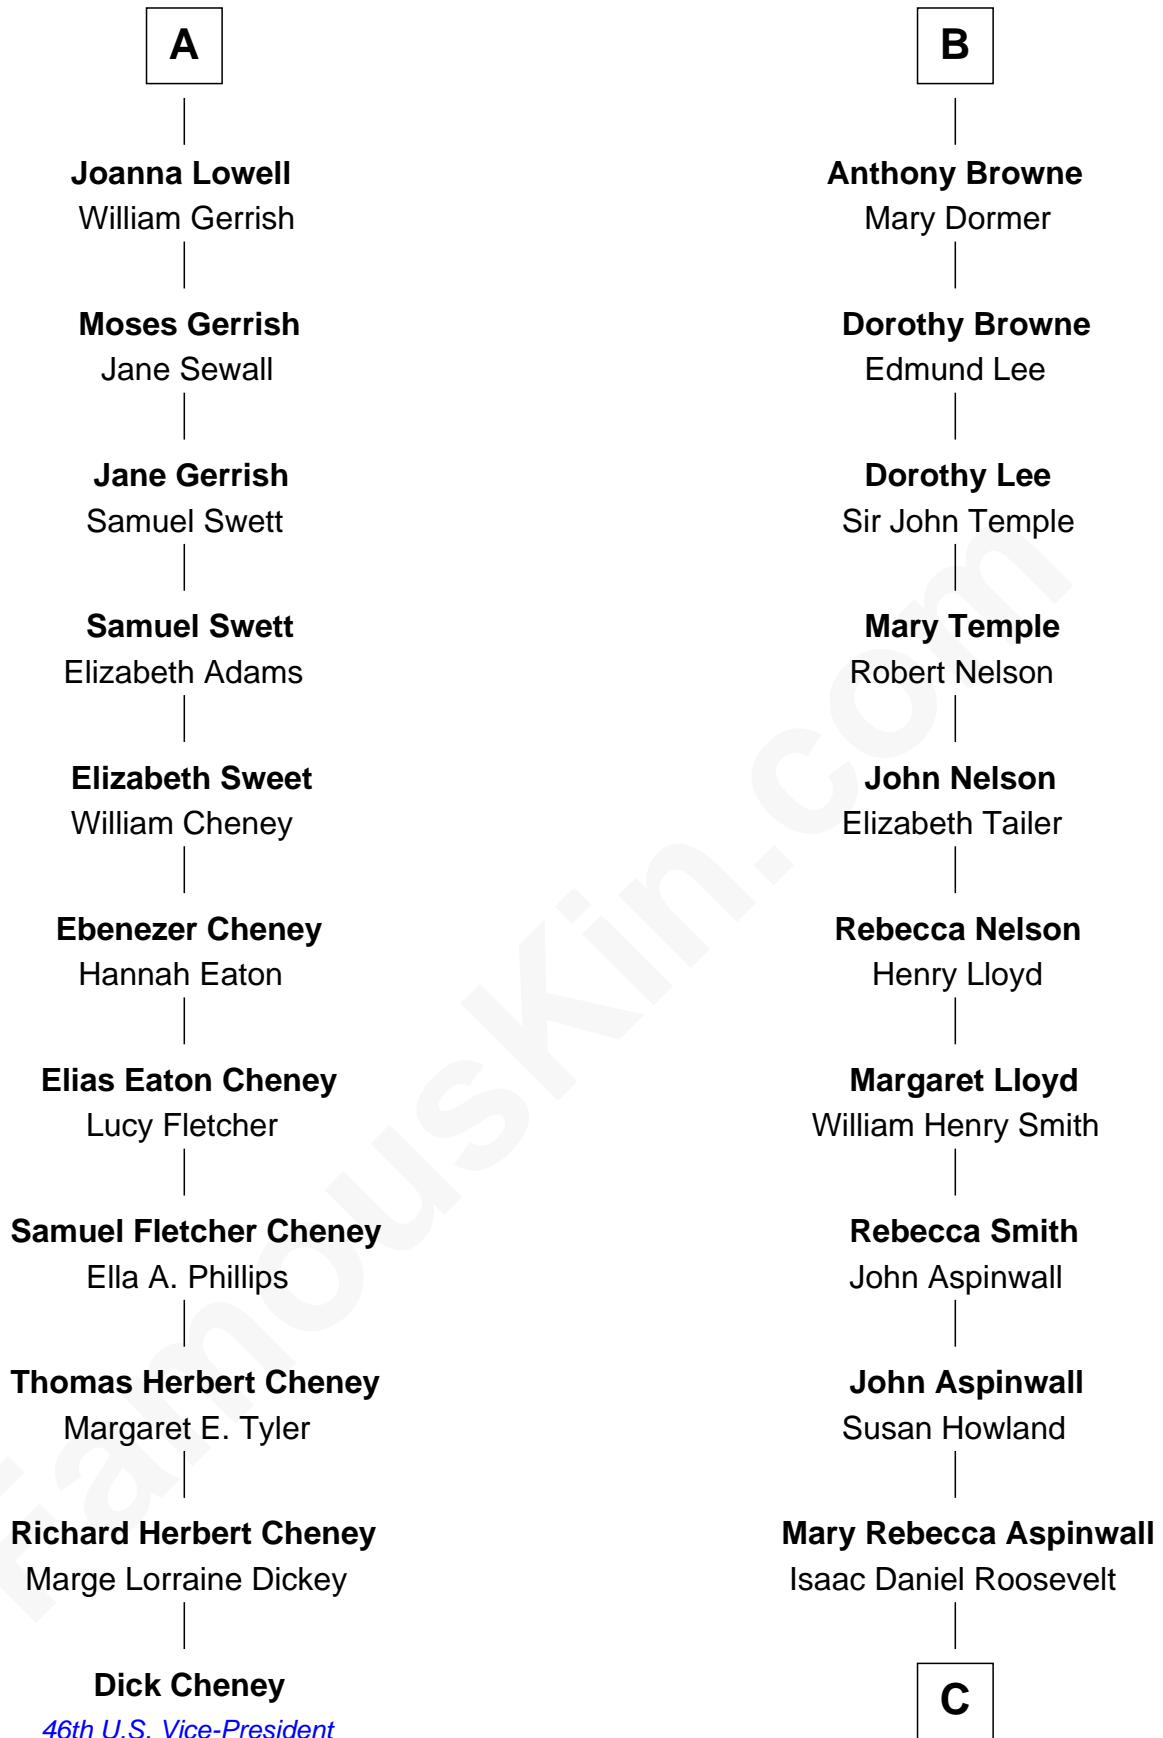

FamousKin.com Relationship Chart of

Dick Cheney

46th U.S. Vice-President

17th cousin 1 time removed of

Franklin D. Roosevelt

32nd U.S. President

Sir Walter Hungerford

Katherine Peverell

Margaret Botreaux

Sir Robert Hungerford

Eleanor Moleyns

Sir Thomas Hungerford

Anne Percy

Mary Hungerford

Sir Edward Hastings

Anne Hastings

Sir Thomas Stanley

Margaret Stanley

Robert Radcliffe

Jane Radcliffe

Anthony Browne

B

C

James Roosevelt

Sara Delano

Franklin D. Roosevelt

32nd U.S. President

FamousKin.com