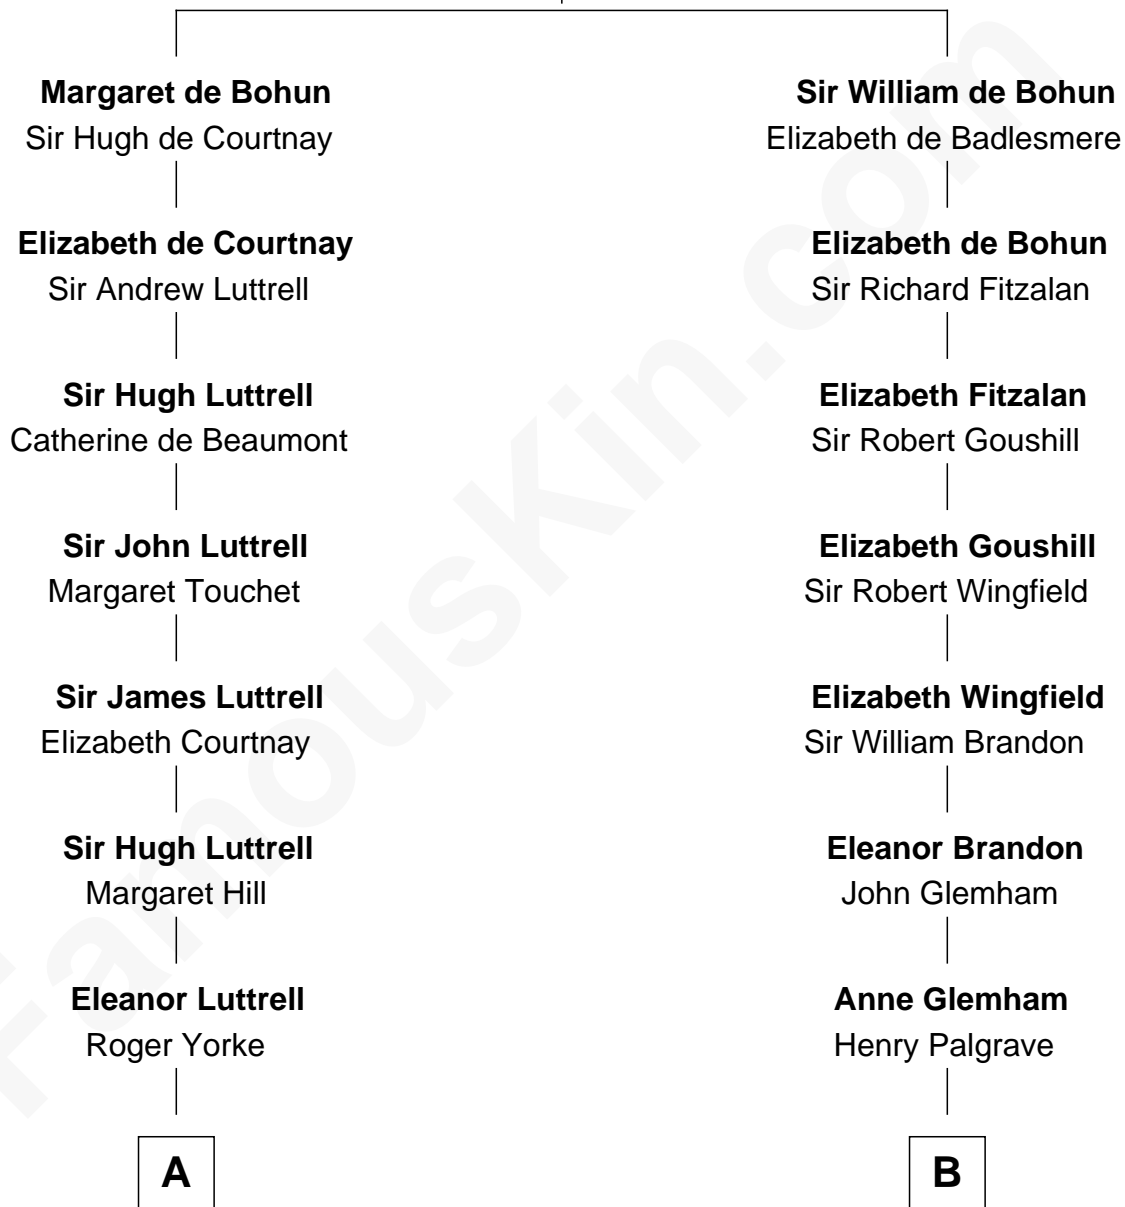

FamousKin.com Relationship Chart of

Dick Cheney

46th U.S. Vice-President

18th cousin 2 times removed of

Franklin D. Roosevelt

32nd U.S. President

Humphrey de Bohun
Elizabeth Plantagenet

C

Samuel Fletcher Cheney

Ella A. Phillips

Thomas Herbert Cheney

Margaret E. Tyler

Richard Herbert Cheney

Marge Lorraine Dickey

Dick Cheney

46th U.S. Vice-President

D

Sara Delano

James Roosevelt

Franklin D. Roosevelt

32nd U.S. President

FamousKin.com