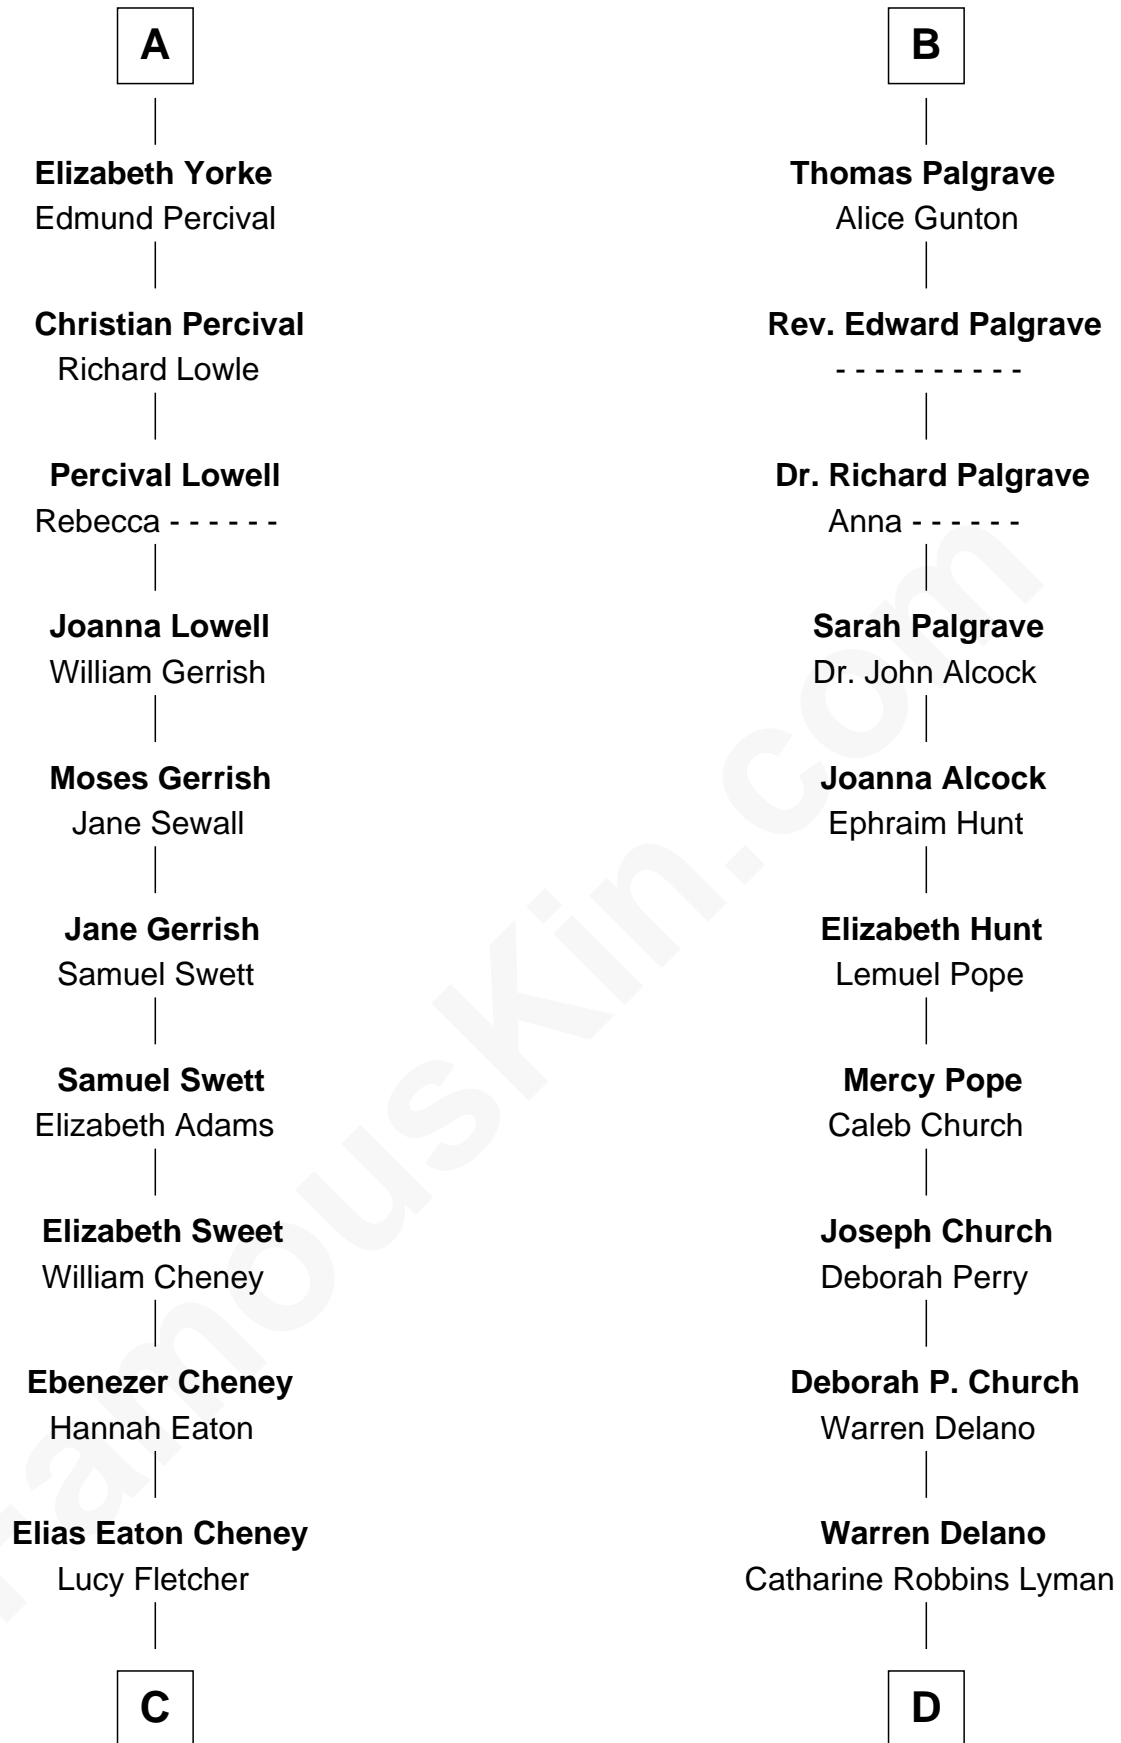

FamousKin.com Relationship Chart of

Dick Cheney

46th U.S. Vice-President

18th cousin 2 times removed of

Franklin D. Roosevelt

32nd U.S. President

Humphrey de Bohun
Elizabeth Plantagenet

C

Samuel Fletcher Cheney

Ella A. Phillips

Thomas Herbert Cheney

Margaret E. Tyler

Richard Herbert Cheney

Marge Lorraine Dickey

Dick Cheney

46th U.S. Vice-President

D

Sara Delano

James Roosevelt

Franklin D. Roosevelt

32nd U.S. President

FamousKin.com