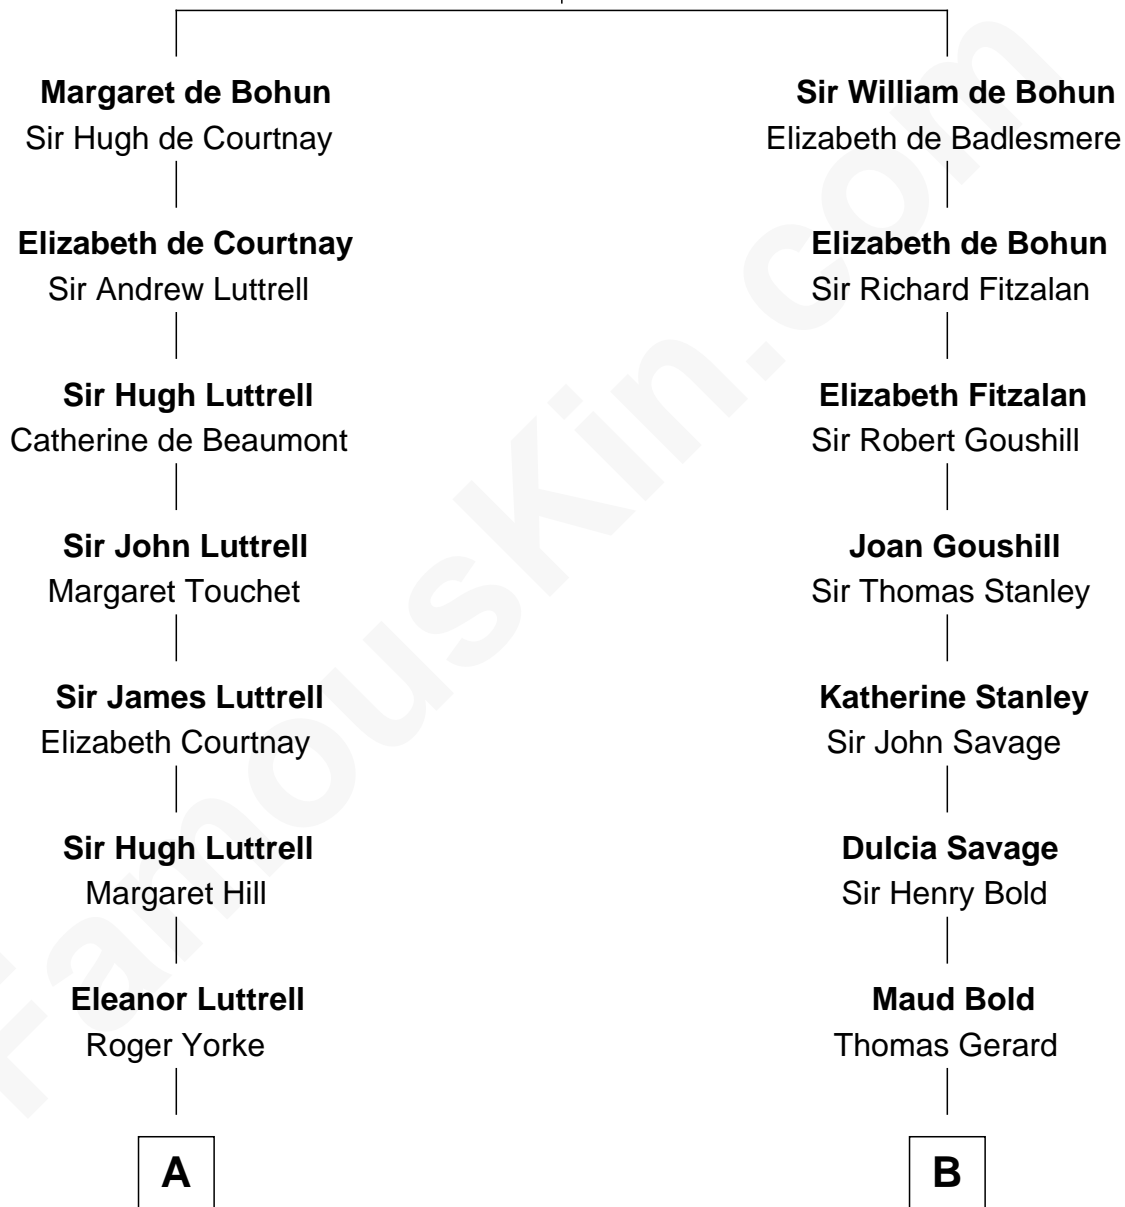

FamousKin.com Relationship Chart of

Dick Cheney

46th U.S. Vice-President

14th cousin 6 times removed of

James Madison

4th U.S. President

Humphrey de Bohun
Elizabeth Plantagenet

C

—
Samuel Fletcher Cheney

Ella A. Phillips

—
Thomas Herbert Cheney

Margaret E. Tyler

—
Richard Herbert Cheney

Marge Lorraine Dickey

—
Dick Cheney

46th U.S. Vice-President