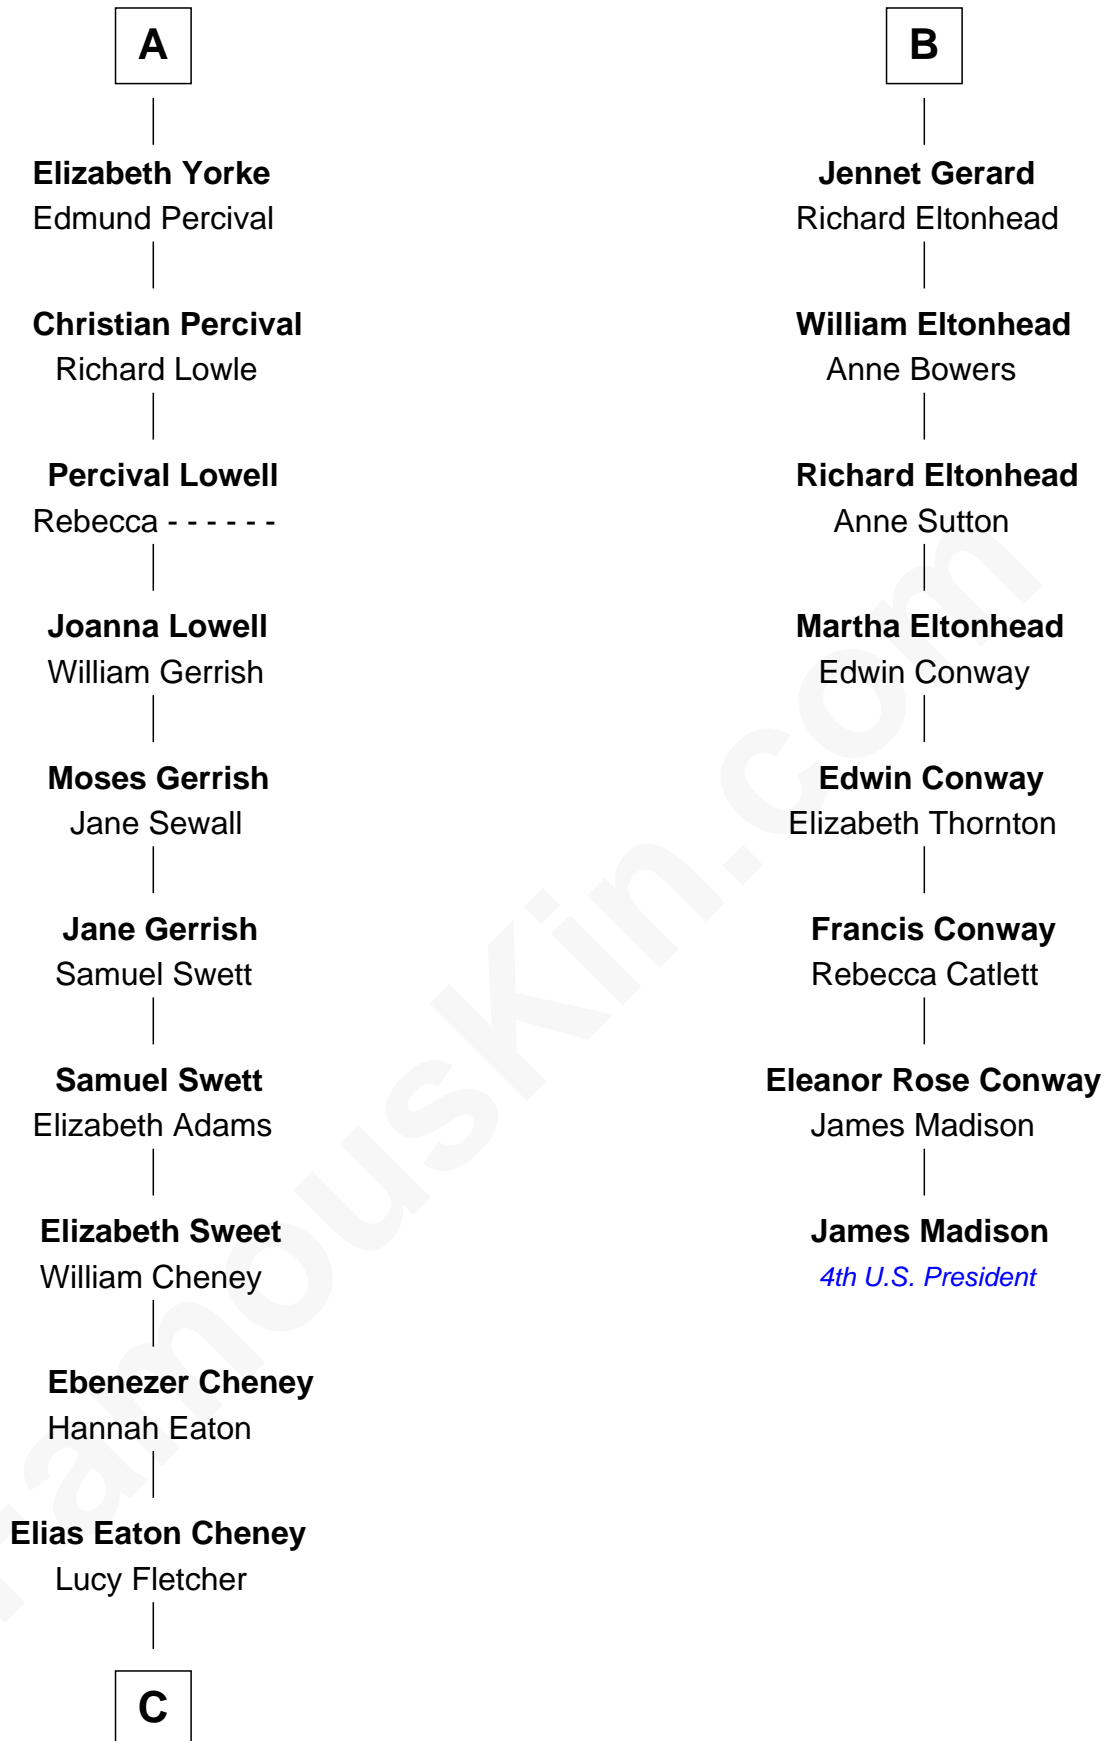

FamousKin.com Relationship Chart of

Dick Cheney

46th U.S. Vice-President

14th cousin 6 times removed of

James Madison

4th U.S. President

Humphrey de Bohun
Elizabeth Plantagenet

C

—
Samuel Fletcher Cheney

Ella A. Phillips

—
Thomas Herbert Cheney

Margaret E. Tyler

—
Richard Herbert Cheney

Marge Lorraine Dickey

—
Dick Cheney

46th U.S. Vice-President