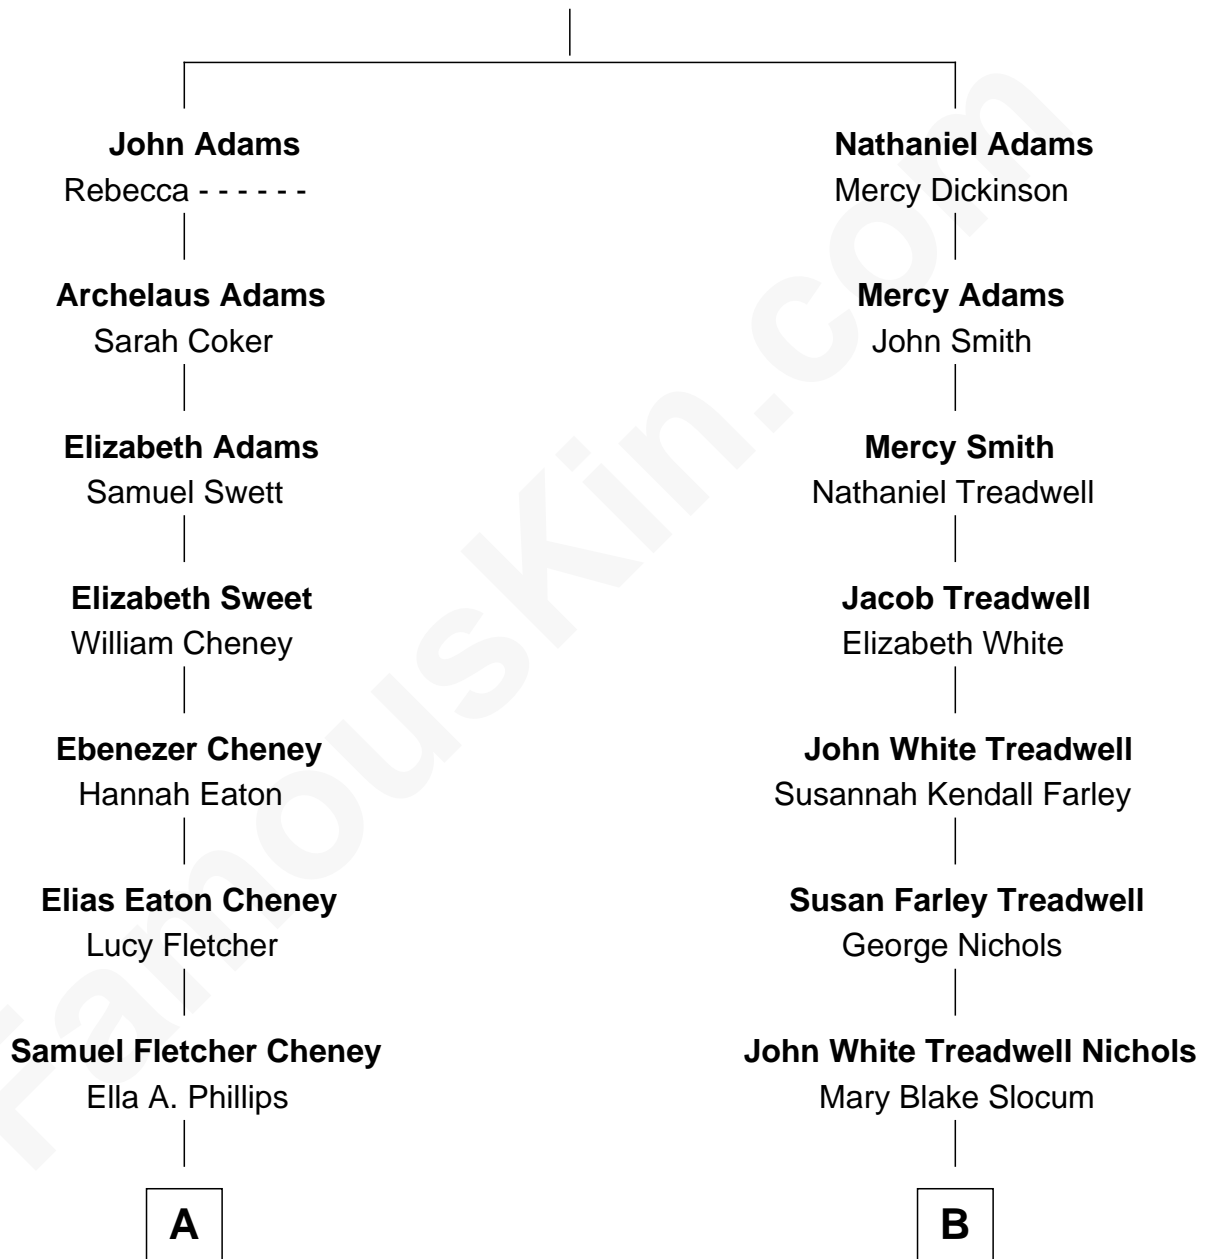

FamousKin.com Relationship Chart of

Dick Cheney

46th U.S. Vice-President

9th cousin of

Bill Weld

68th Governor of Massachusetts

William Adams

A

Thomas Herbert Cheney

Margaret E. Tyler

Richard Herbert Cheney

Marge Lorraine Dickey

Dick Cheney

46th U.S. Vice-President

B

John Treadwell Nichols

Cornelia DuBois Floyd

Mary Blake Nichols

David Weld

Bill Weld

68th Governor of Massachusetts

FamousKin.com